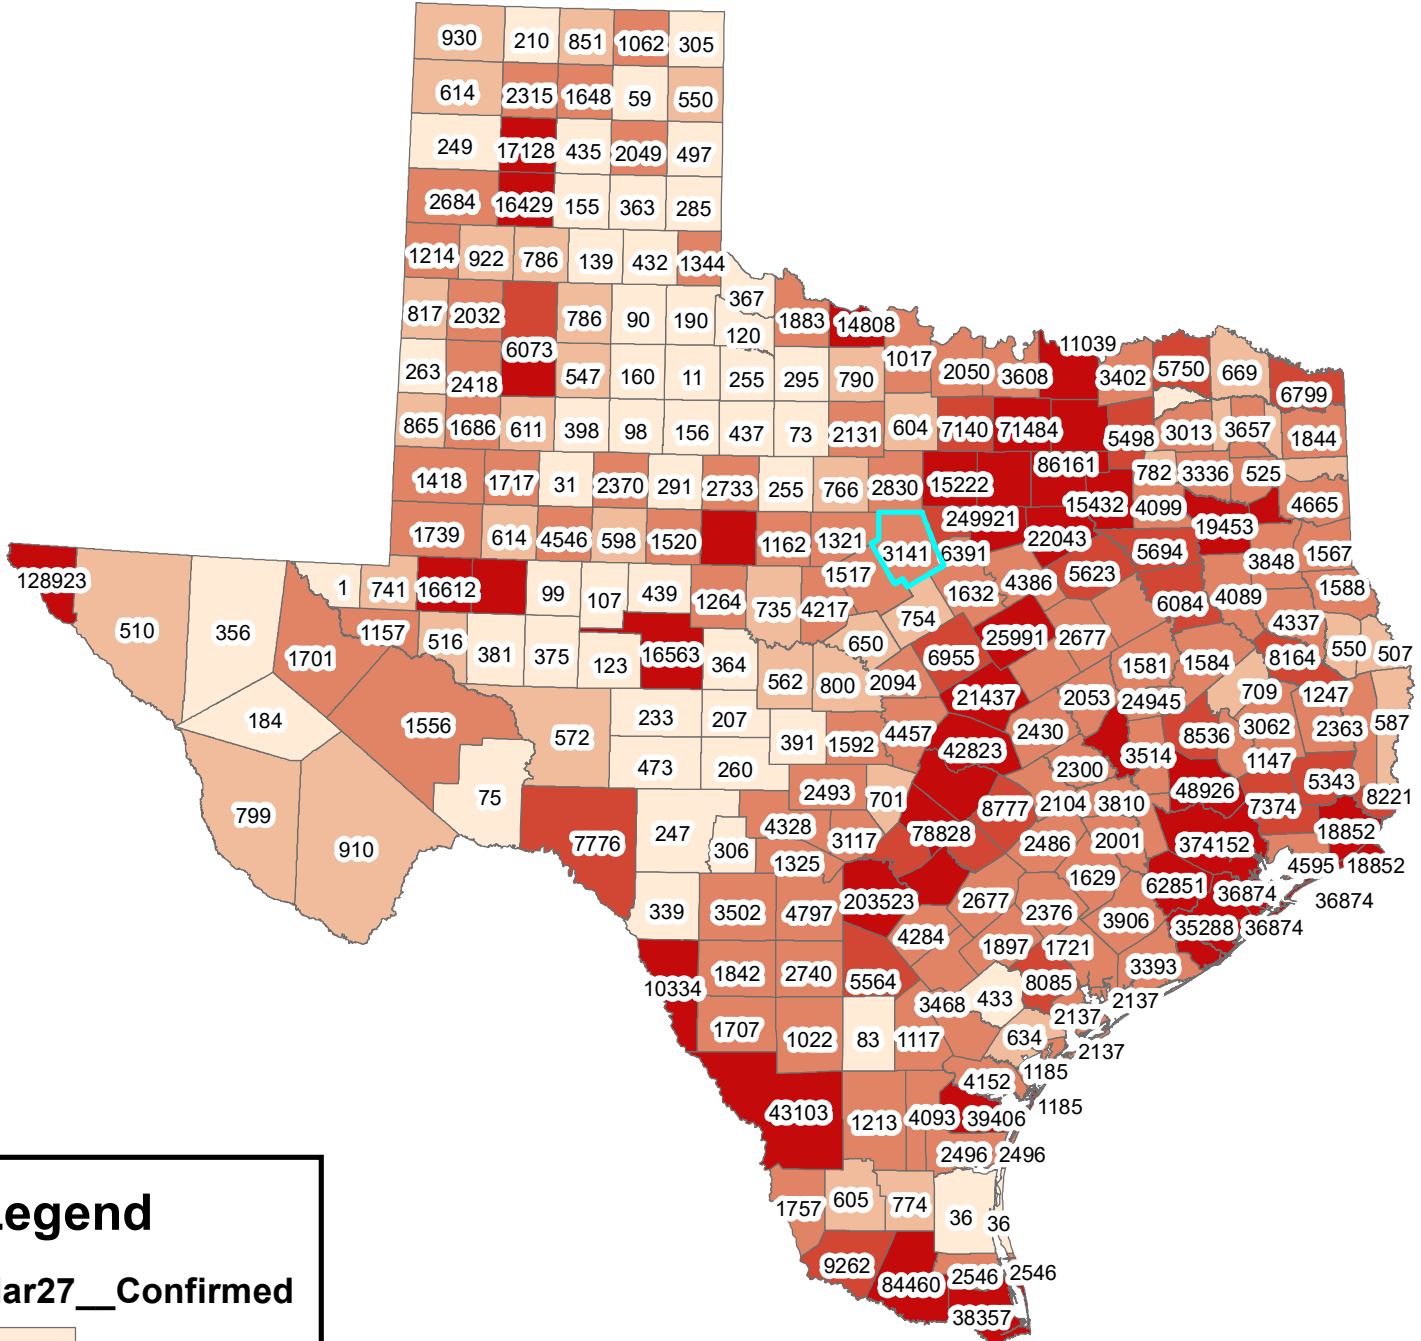

Texas Covid-19 Confirmed Cases

March 27, 2021

Legend

Mar27__Confirmed

- 0-500
- 501-1000
- 1001-5000
- 5001-10000
- 10001-374152

The City of Stephenville makes every effort to ensure this map is free of errors but does not warrant the map or its features. The City of Stephenville provides this map without any warranty of any kind whatsoever, either expressed or implied.

https://github.com/CSSEGISandData/COVID-19/tree/master/csse_covid_19_data/csse_covid_19_daily_reports