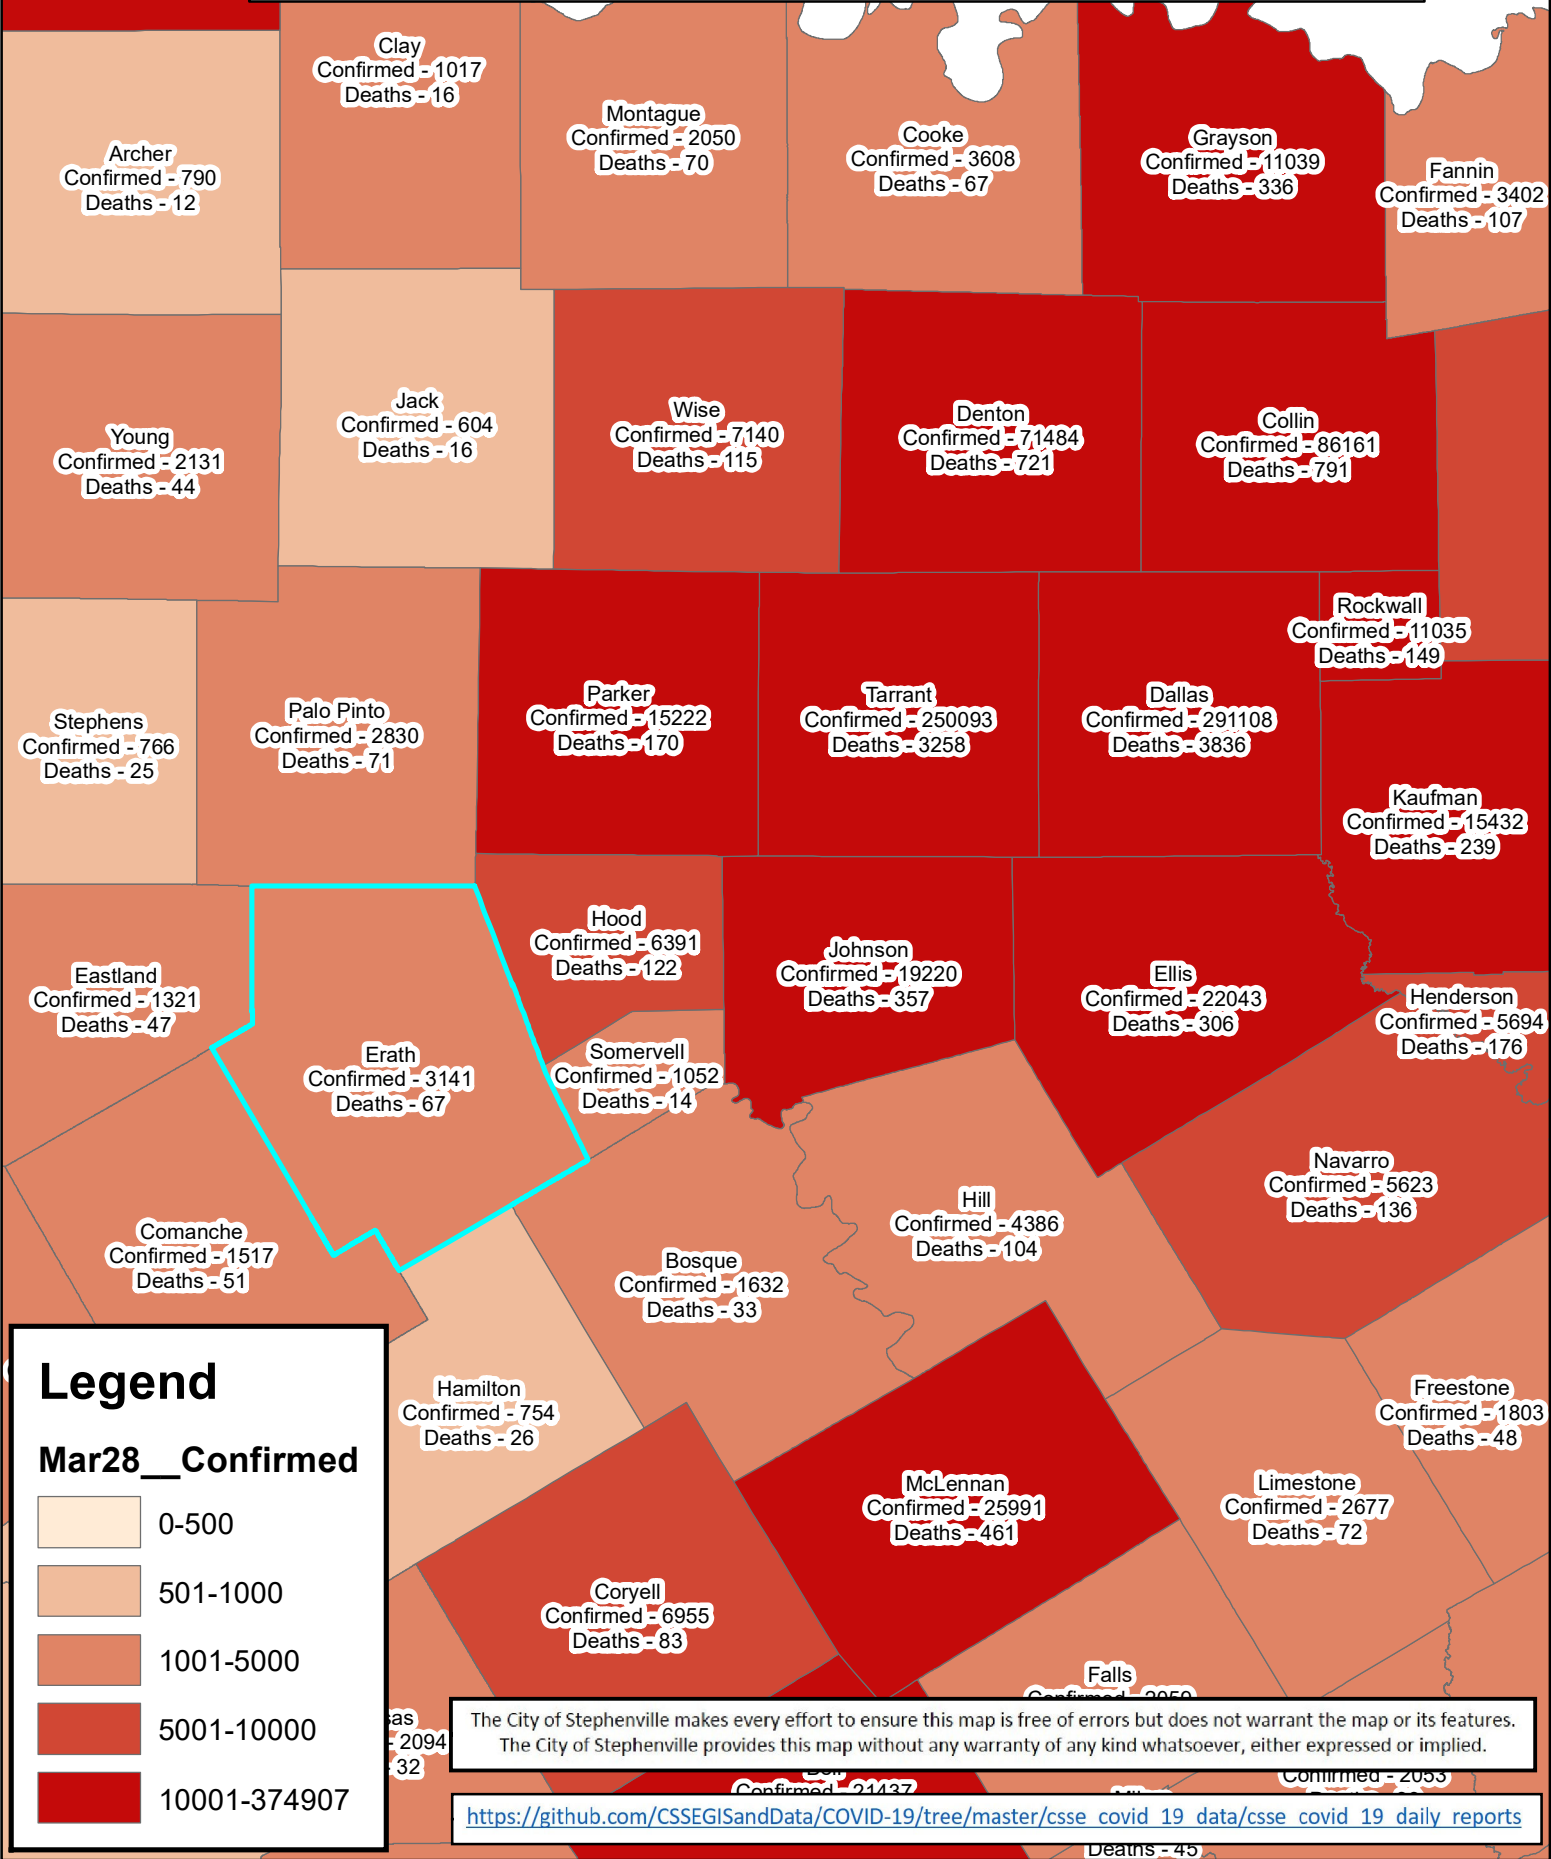

Erath County Area Covid-19 Confirmed Cases

March 28, 2021

Legend

Mar28__Confirmed

- 0-500
- 501-1000
- 1001-5000
- 5001-10000
- 10001-374907

The City of Stephenville makes every effort to ensure this map is free of errors but does not warrant the map or its features. The City of Stephenville provides this map without any warranty of any kind whatsoever, either expressed or implied.

<https://github.com/CSSEGISandData/COVID-19/tree/master/csse covid 19 data/csse covid 19 daily reports>