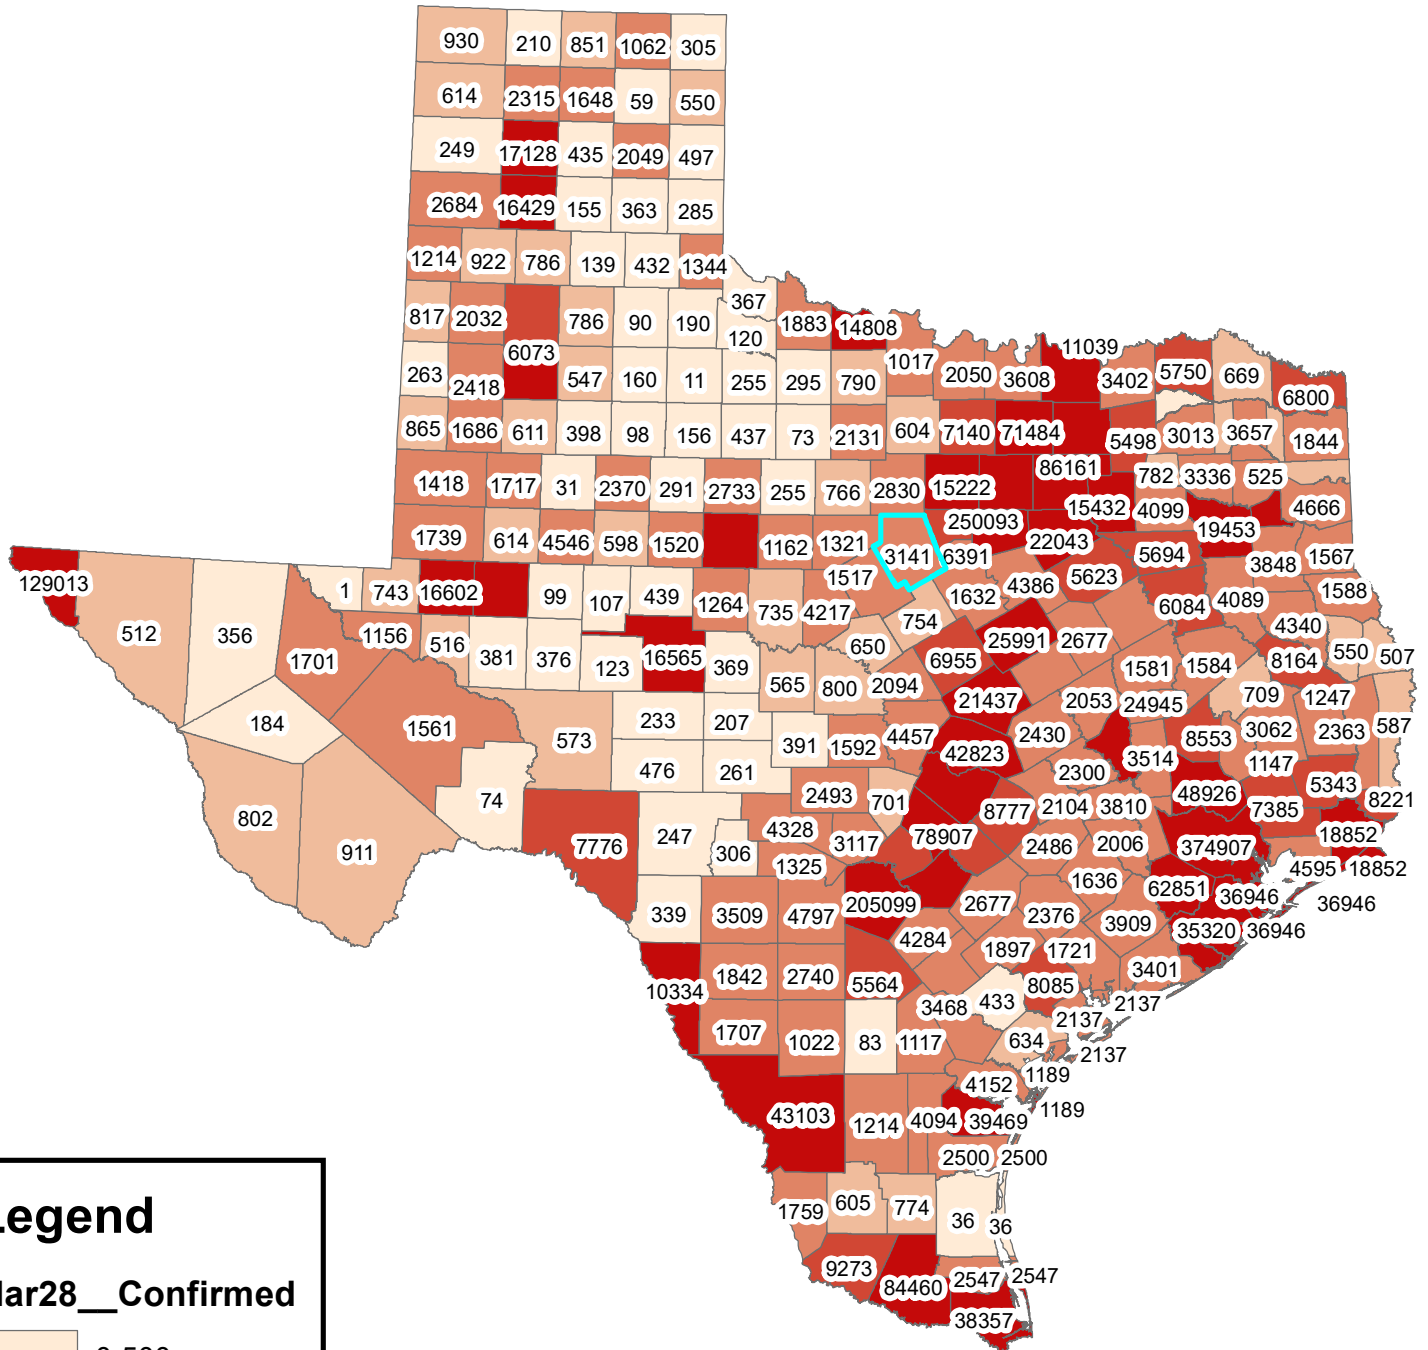

# Texas Covid-19 Confirmed Cases March 28, 2021

## Legend