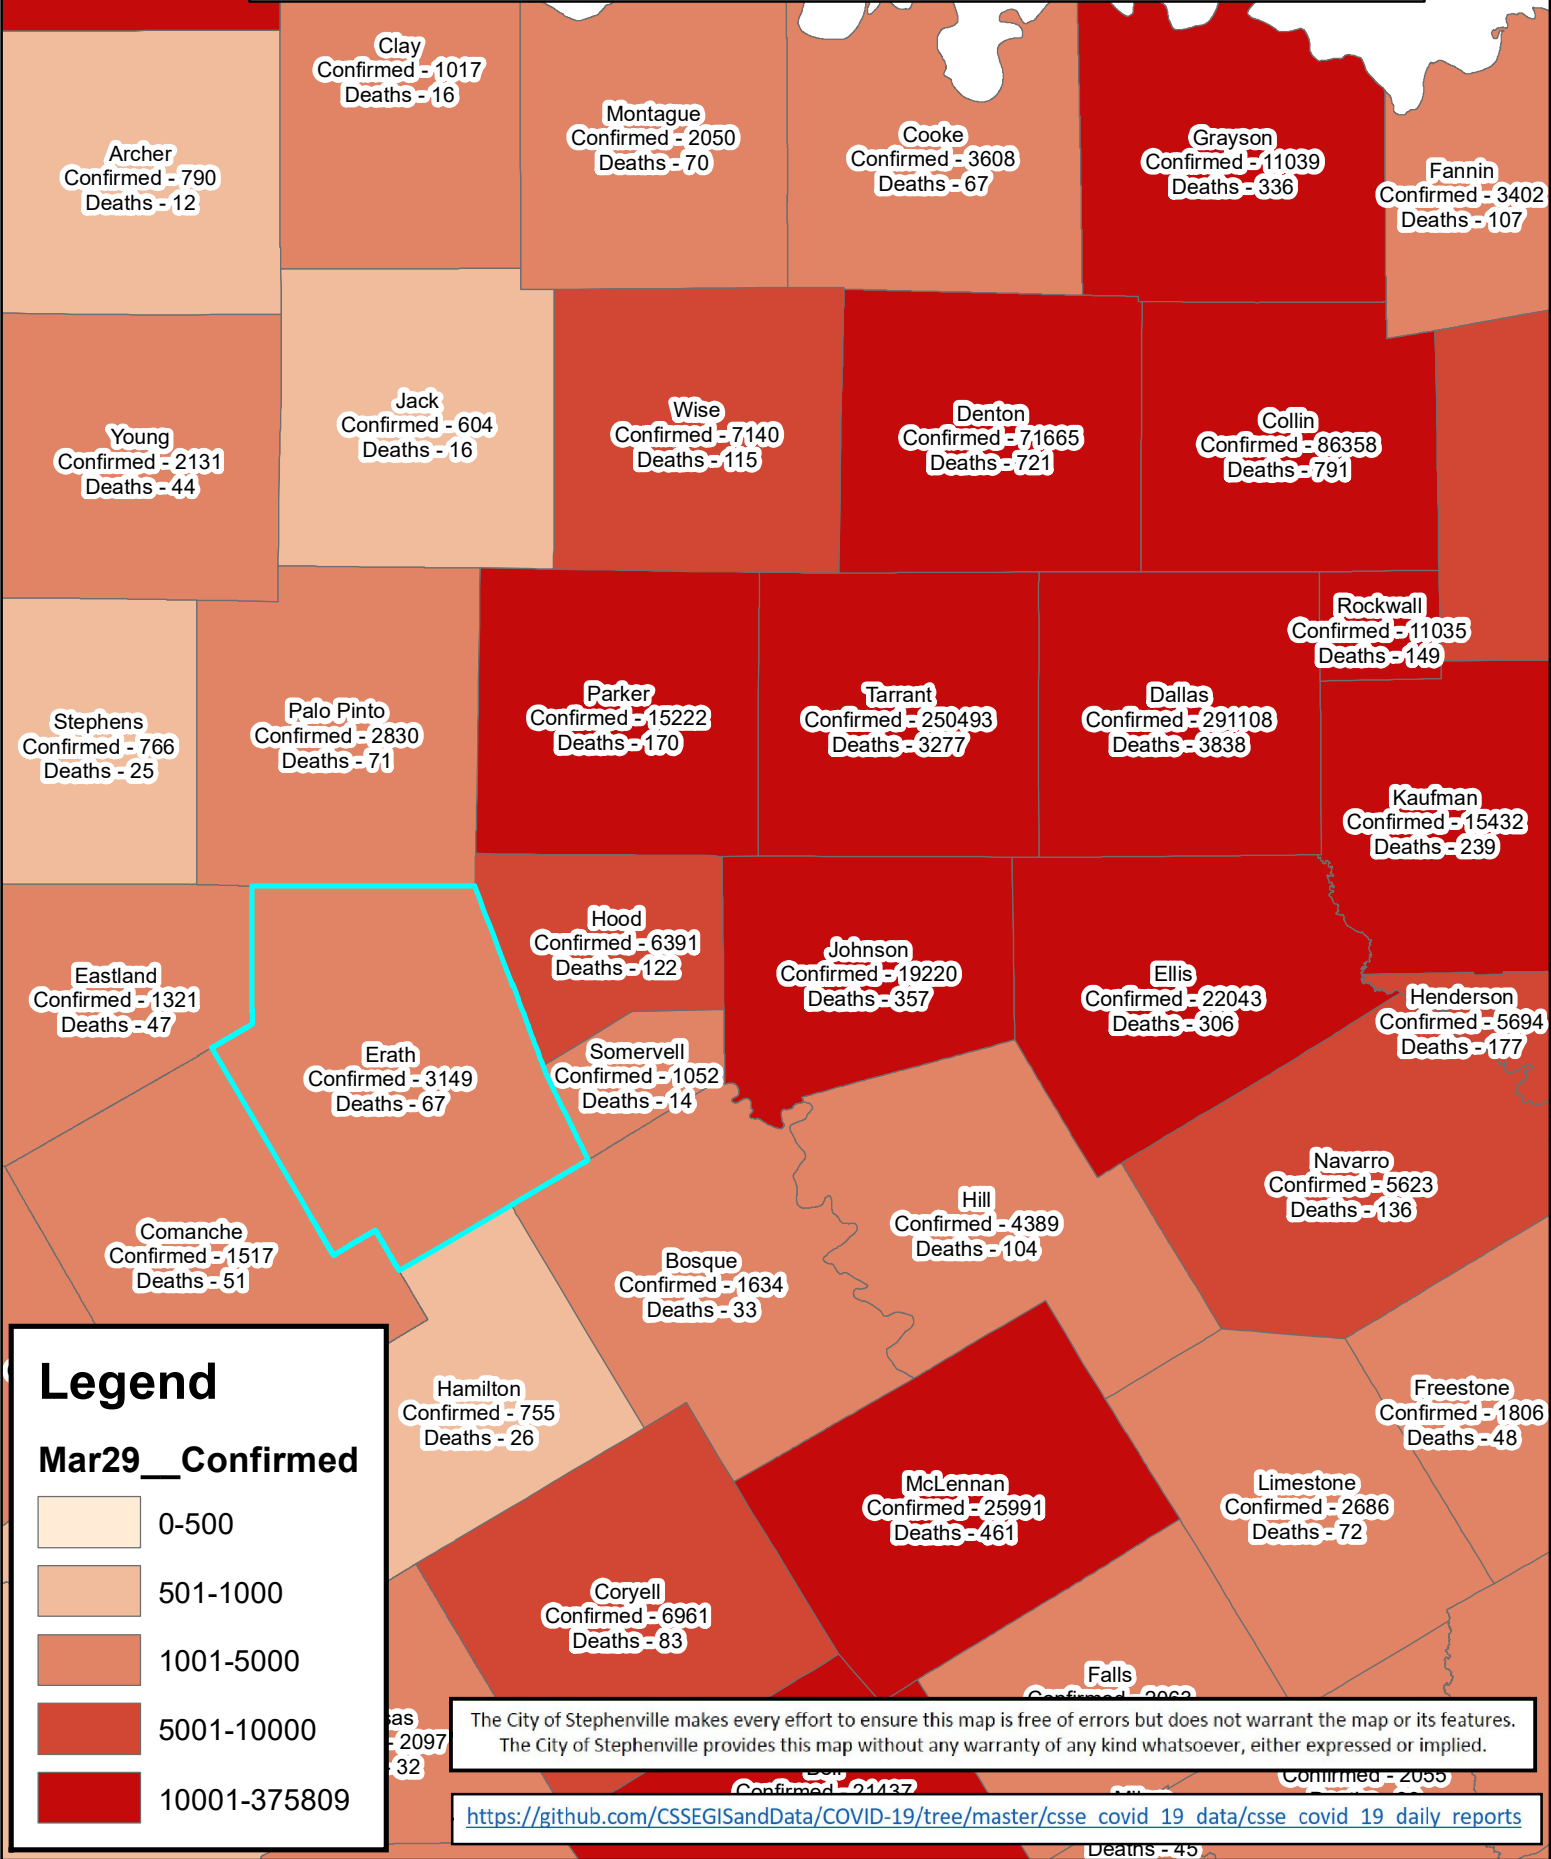

Erath County Area Covid-19 Confirmed Cases

March 29, 2021

Legend

Mar29__Confirmed

The City of Stephenville makes every effort to ensure this map is free of errors but does not warrant the map or its features. The City of Stephenville provides this map without any warranty of any kind whatsoever, either expressed or implied.

<https://github.com/CSSEGISandData/COVID-19/tree/master/csse covid 19 data/csse covid 19 daily reports>