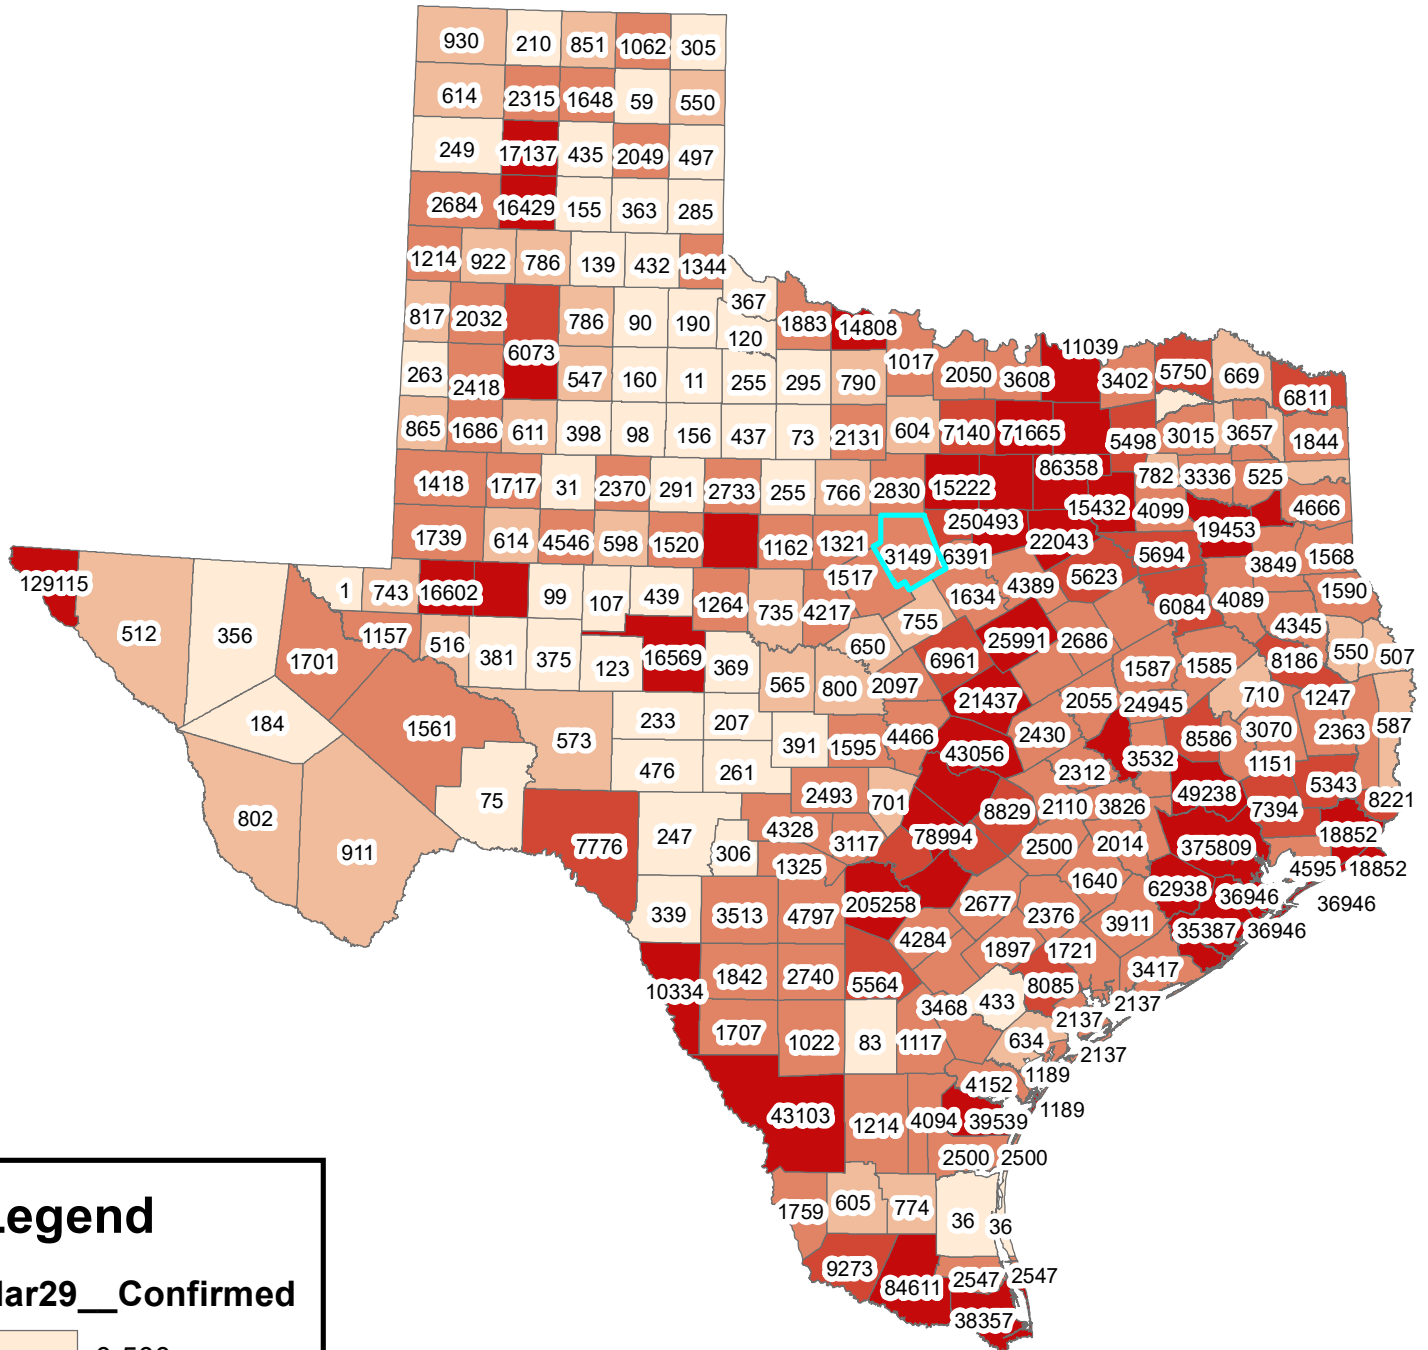

Texas Covid-19 Confirmed Cases March 29, 2021

Legend

Mar29__Confirmed

The City of Stephenville makes every effort to ensure this map is free of errors but does not warrant the map or its features. The City of Stephenville provides this map without any warranty of any kind whatsoever, either expressed or implied.

https://github.com/CSSEGISandData/COVID-19/tree/master/csse_covid_19_data/csse_covid_19_daily_reports