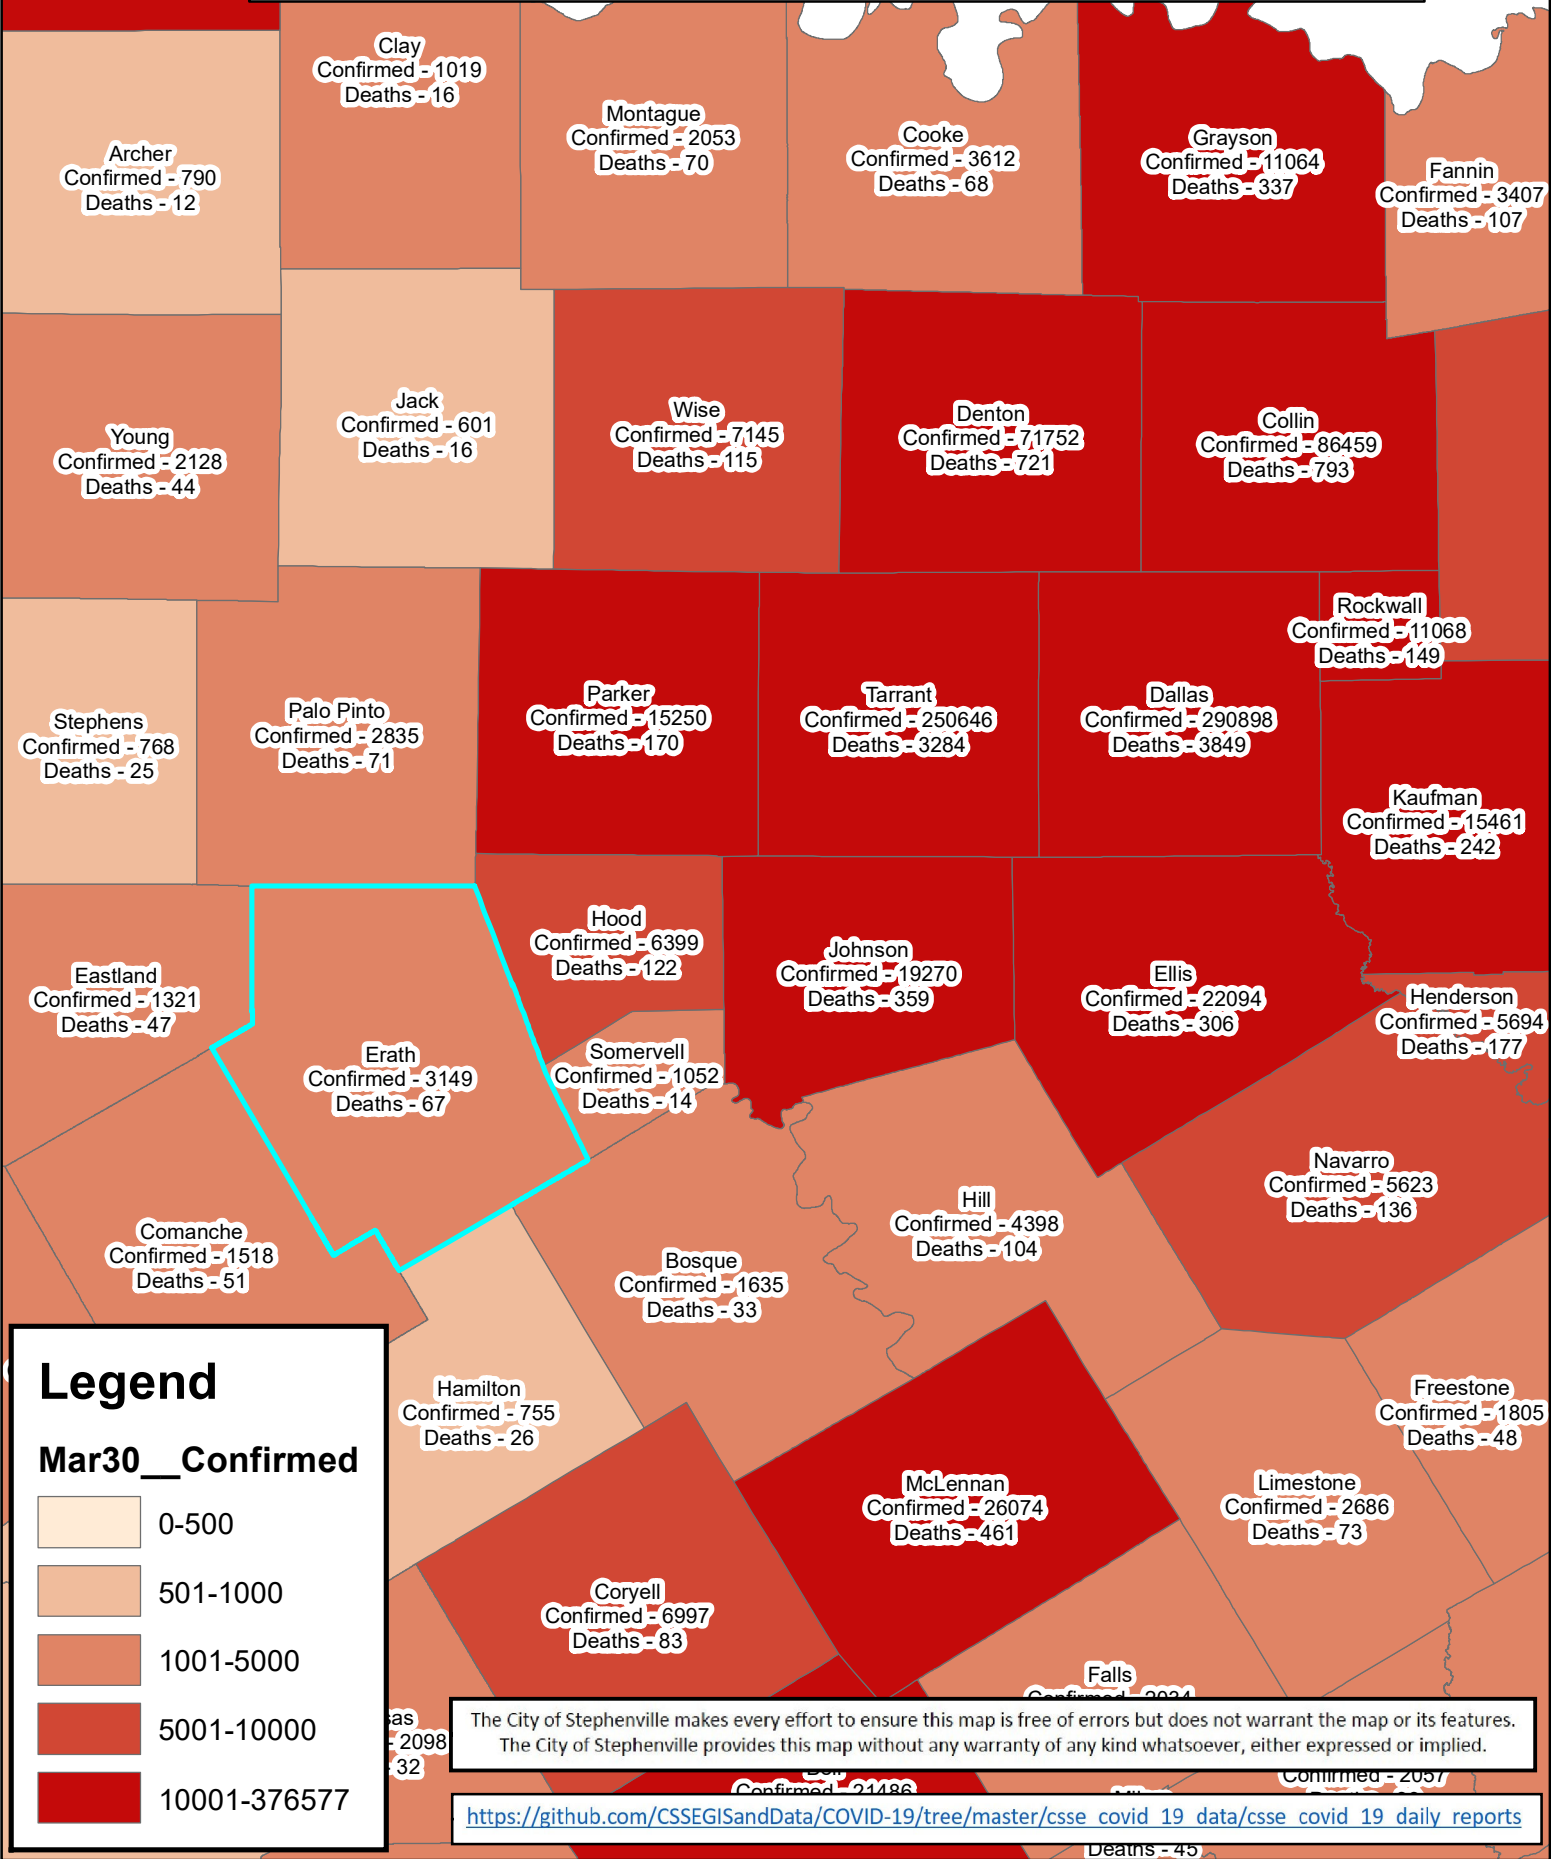

# Erath County Area Covid-19 Confirmed Cases March 30, 2021

## Legend

<https://github.com/CSSEGISandData/COVID-19/tree/master/csse covid 19 data/csse covid 19 daily reports>