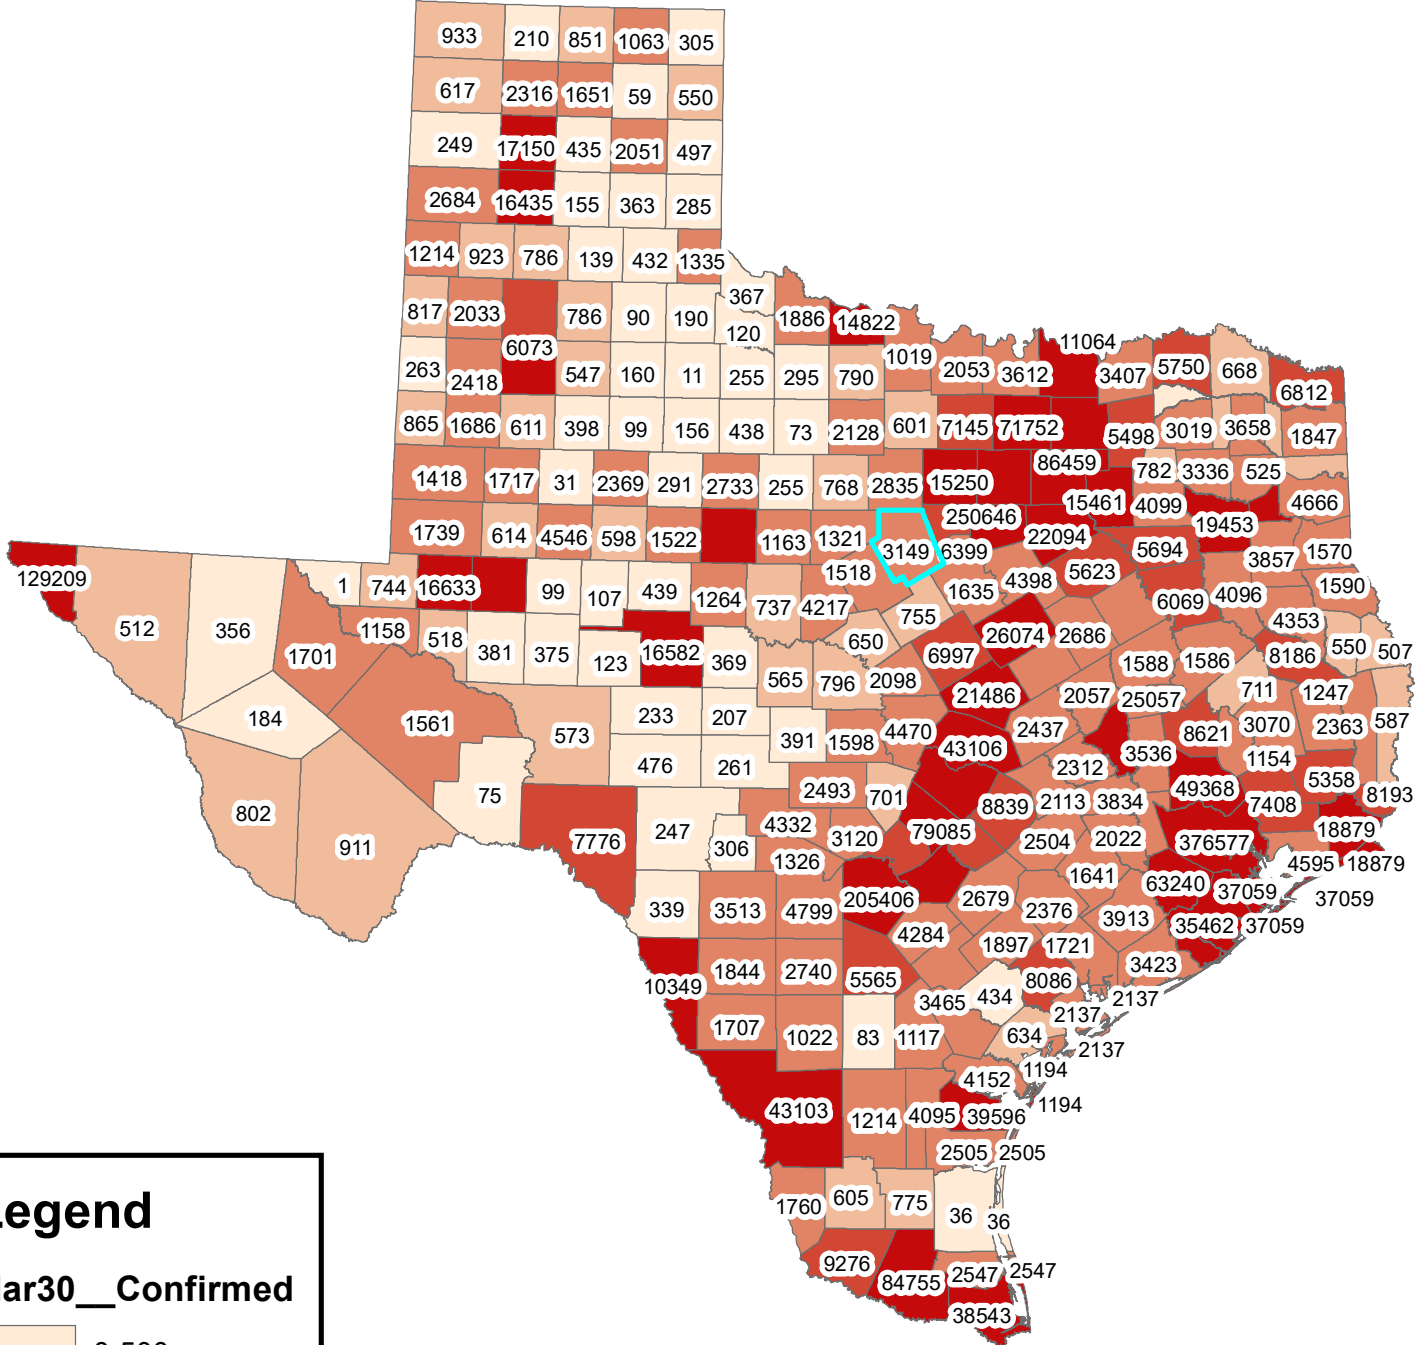

Texas Covid-19 Confirmed Cases March 30, 2021

Legend

Mar30__Confirmed

- 0-500
- 501-1000
- 1001-5000
- 5001-10000
- 10001-376577

The City of Stephenville makes every effort to ensure this map is free of errors but does not warrant the map or its features. The City of Stephenville provides this map without any warranty of any kind whatsoever, either expressed or implied.

<https://github.com/CSSEGISandData/COVID-19/tree/master/csse covid 19 data/csse covid 19 daily reports>