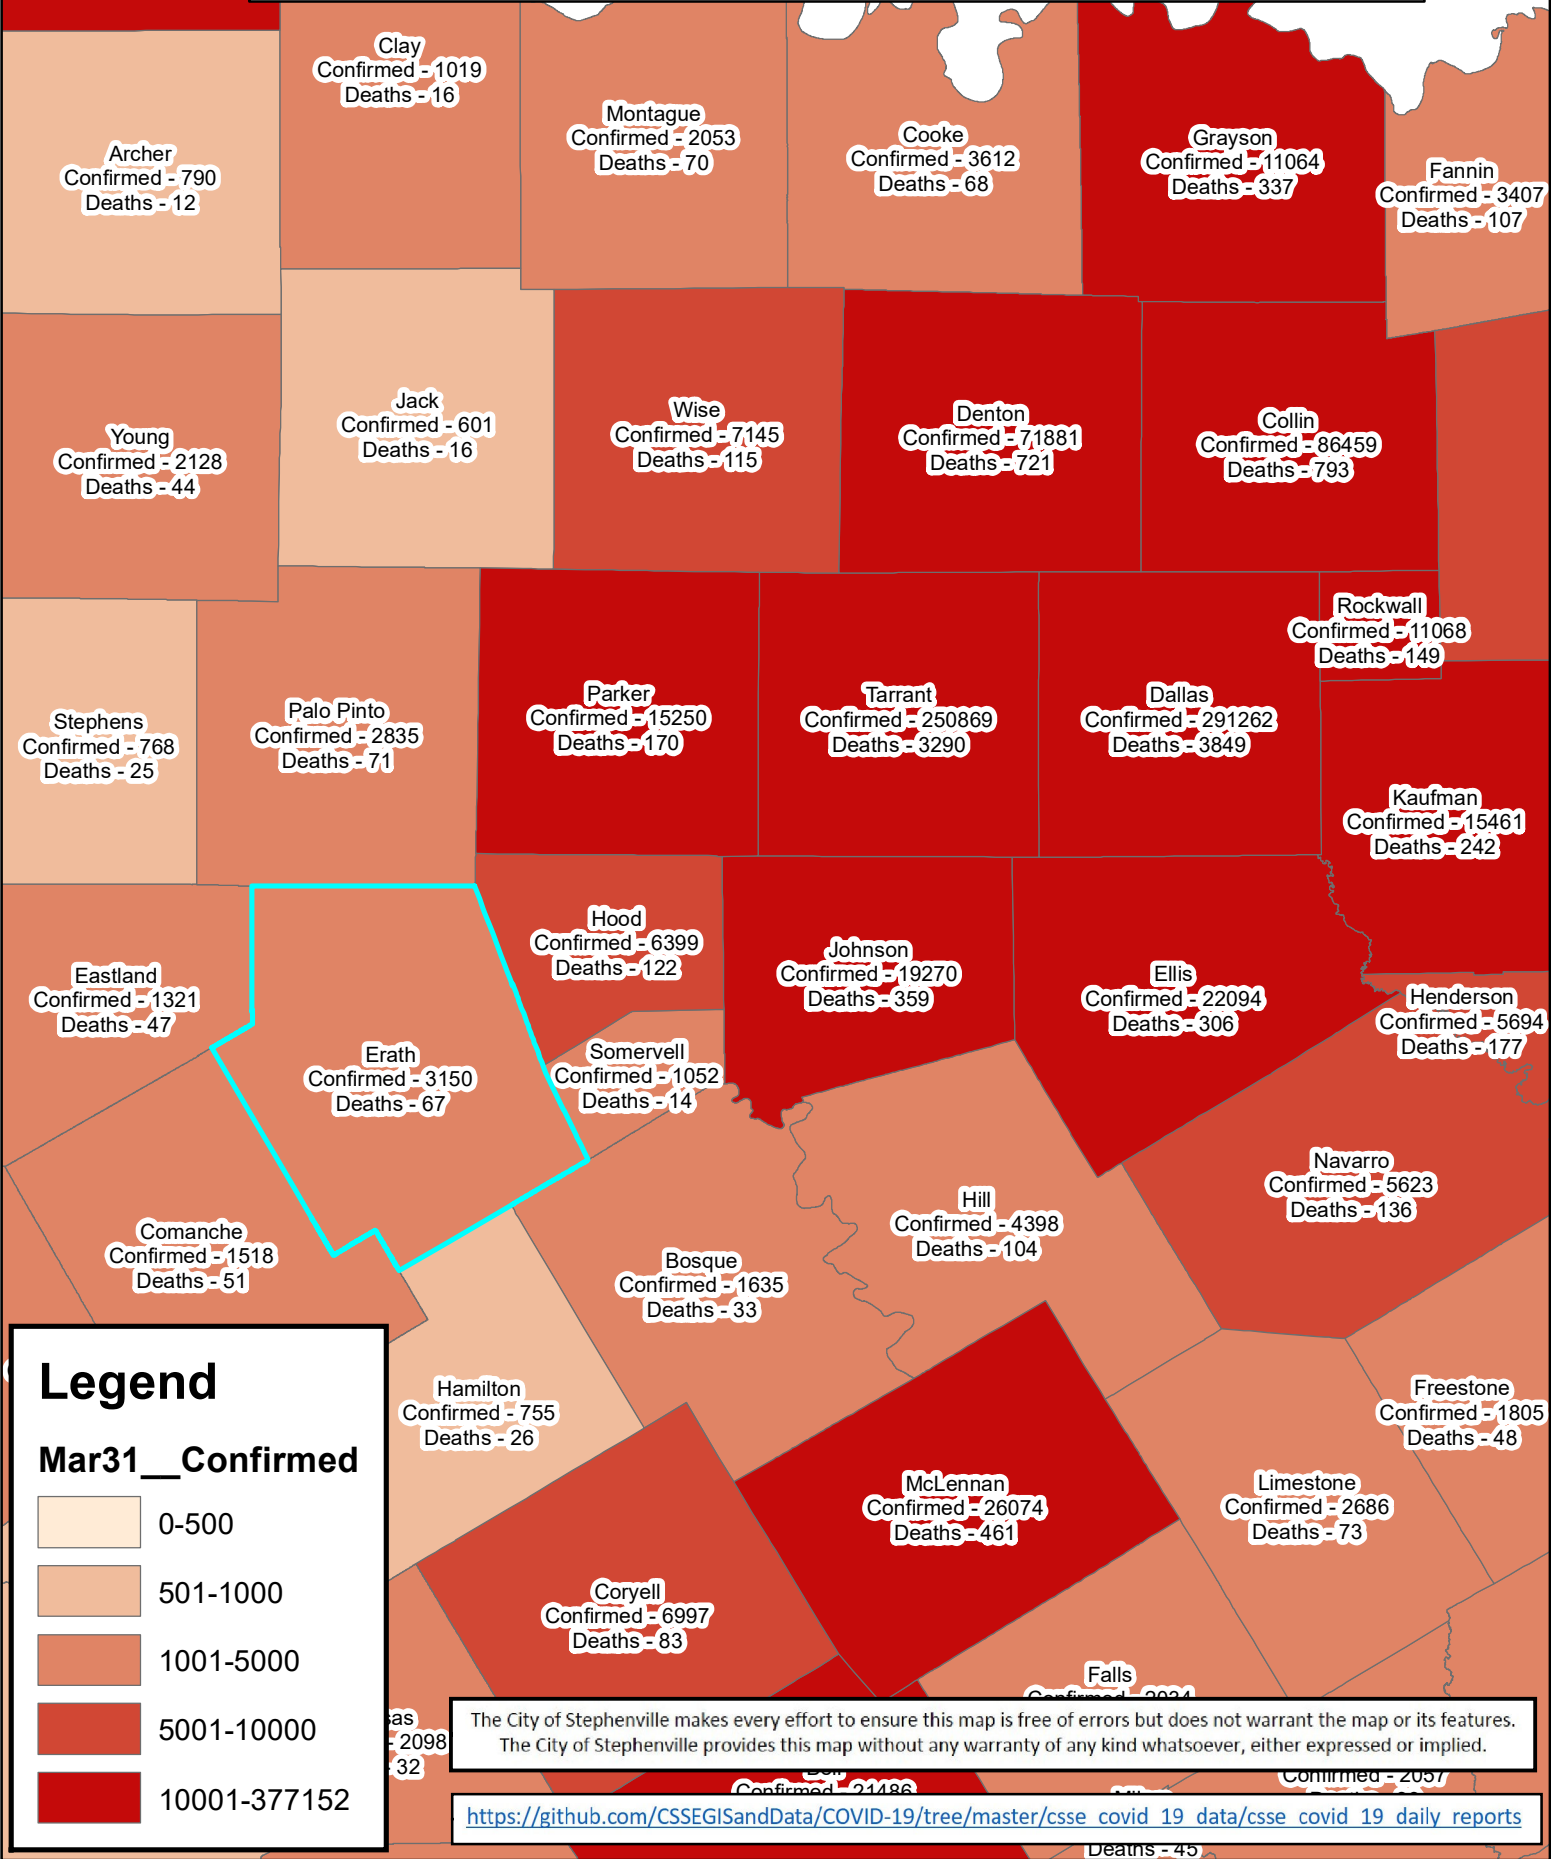

Erath County Area Covid-19 Confirmed Cases March 31, 2021

Legend

Mar31__Confirmed

The City of Stephenville makes every effort to ensure this map is free of errors but does not warrant the map or its features. The City of Stephenville provides this map without any warranty of any kind whatsoever, either expressed or implied.

<https://github.com/CSSEGISandData/COVID-19/tree/master/csse covid 19 data/csse covid 19 daily reports>