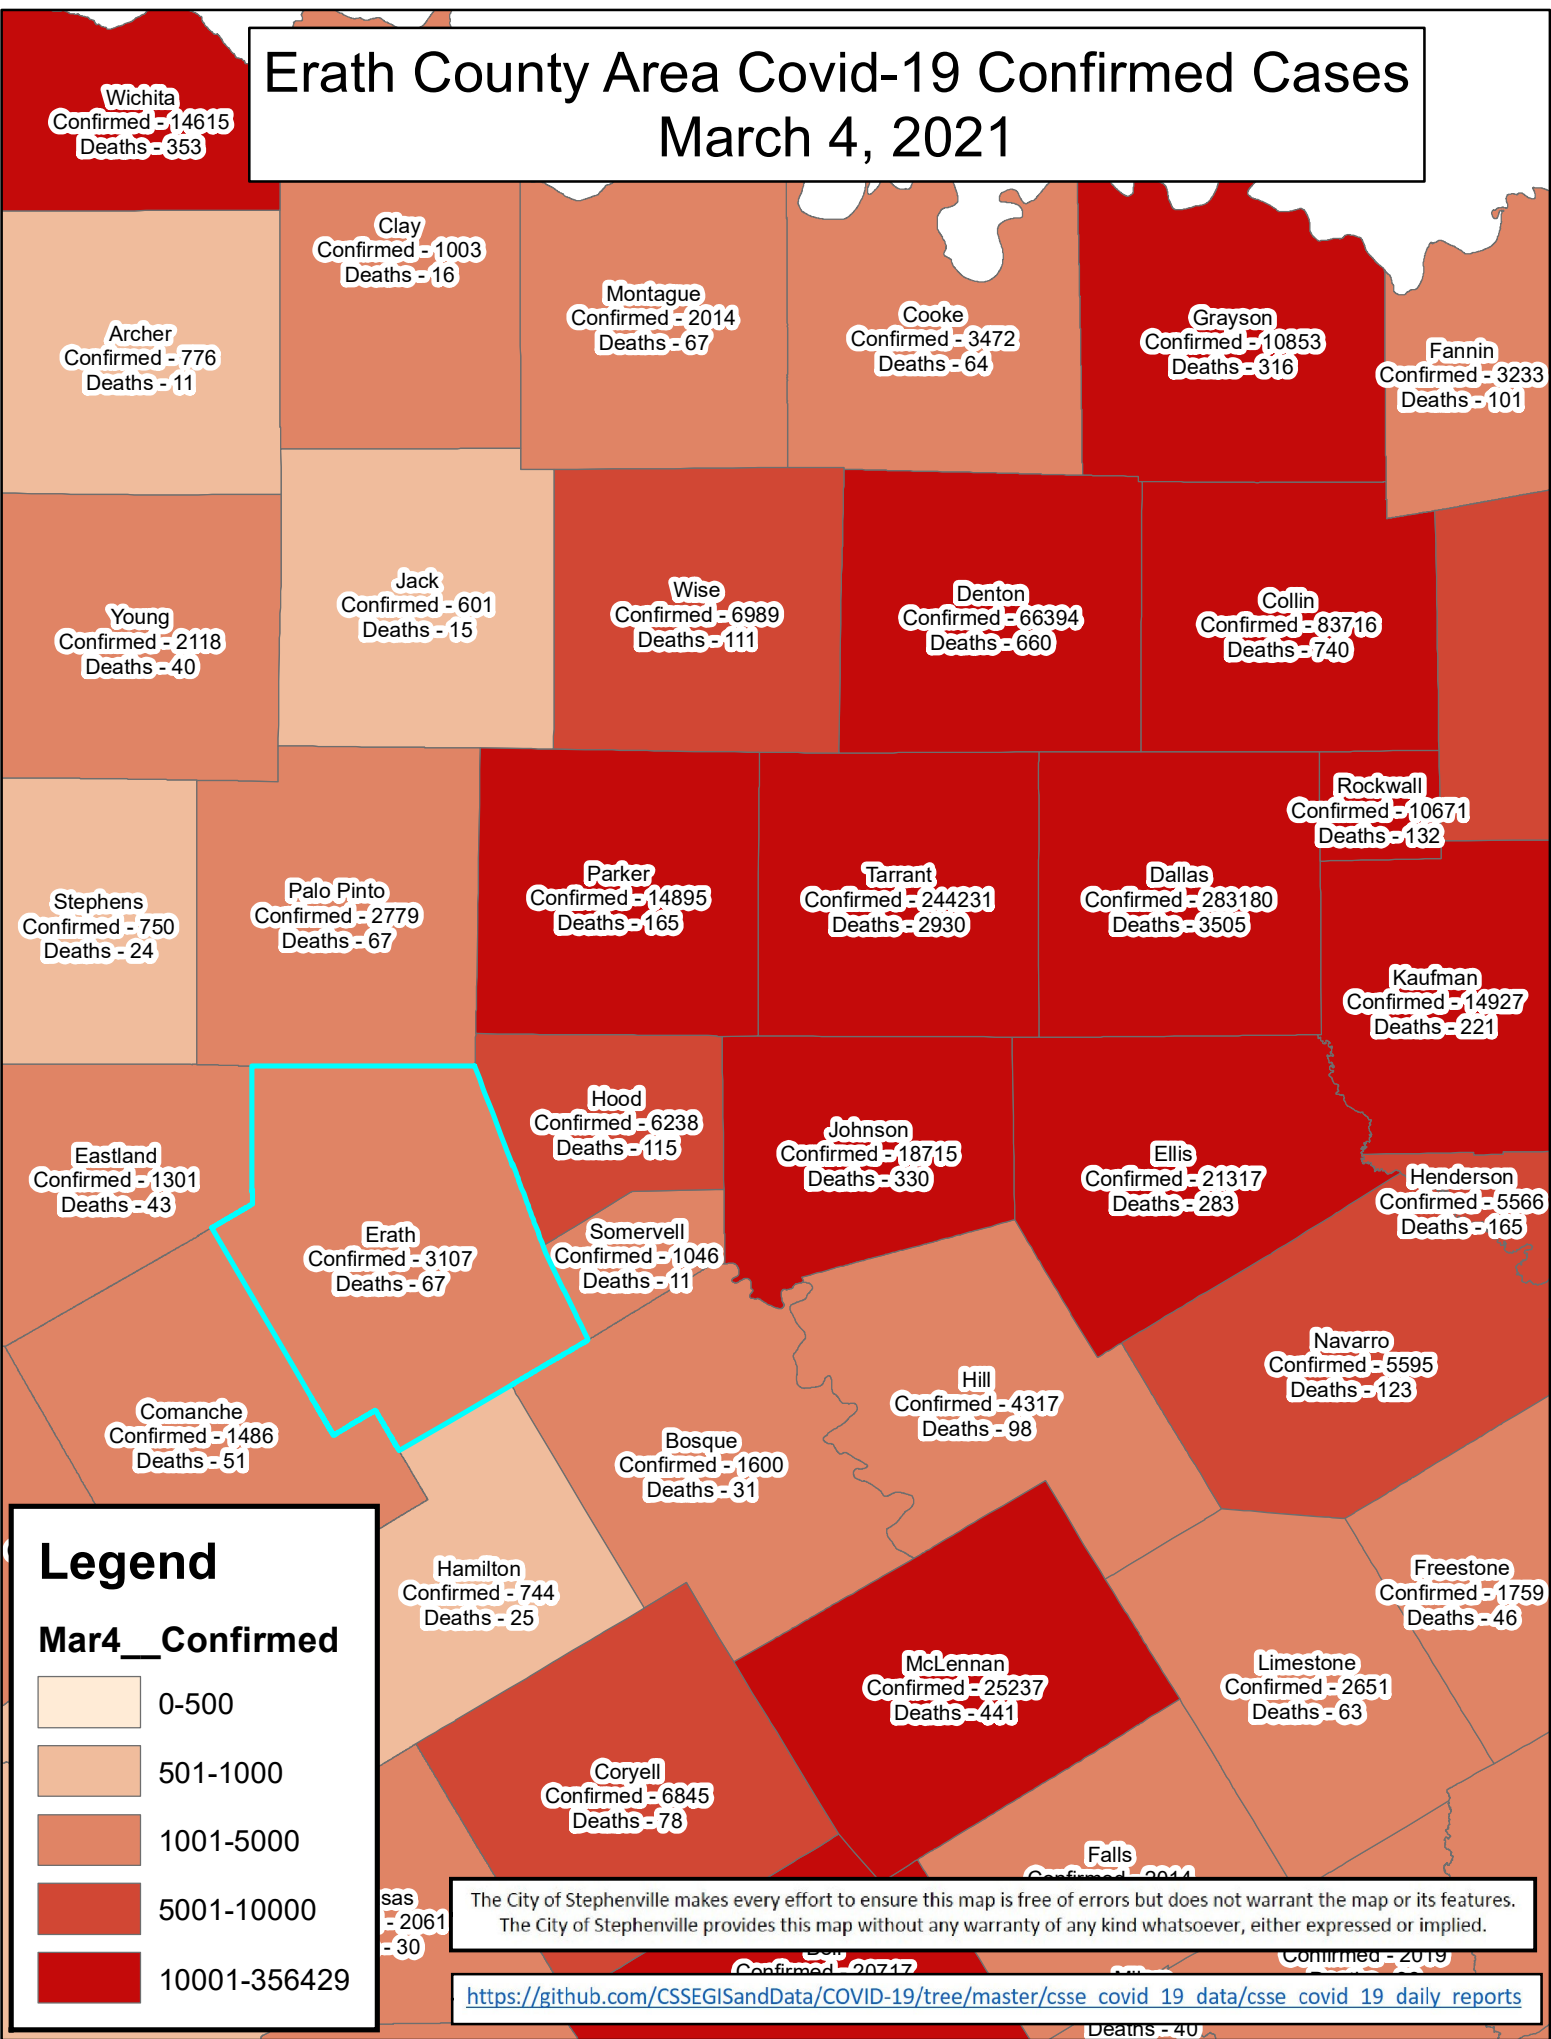

Erath County Area Covid-19 Confirmed Cases

March 4, 2021

Legend

Mar4__Confirmed

- 0-500
- 501-1000
- 1001-5000
- 5001-10000
- 10001-356429

The City of Stephenville makes every effort to ensure this map is free of errors but does not warrant the map or its features. The City of Stephenville provides this map without any warranty of any kind whatsoever, either expressed or implied.

https://github.com/CSSEGISandData/COVID-19/tree/master/csse_covid_19_data/csse_covid_19_daily_reports