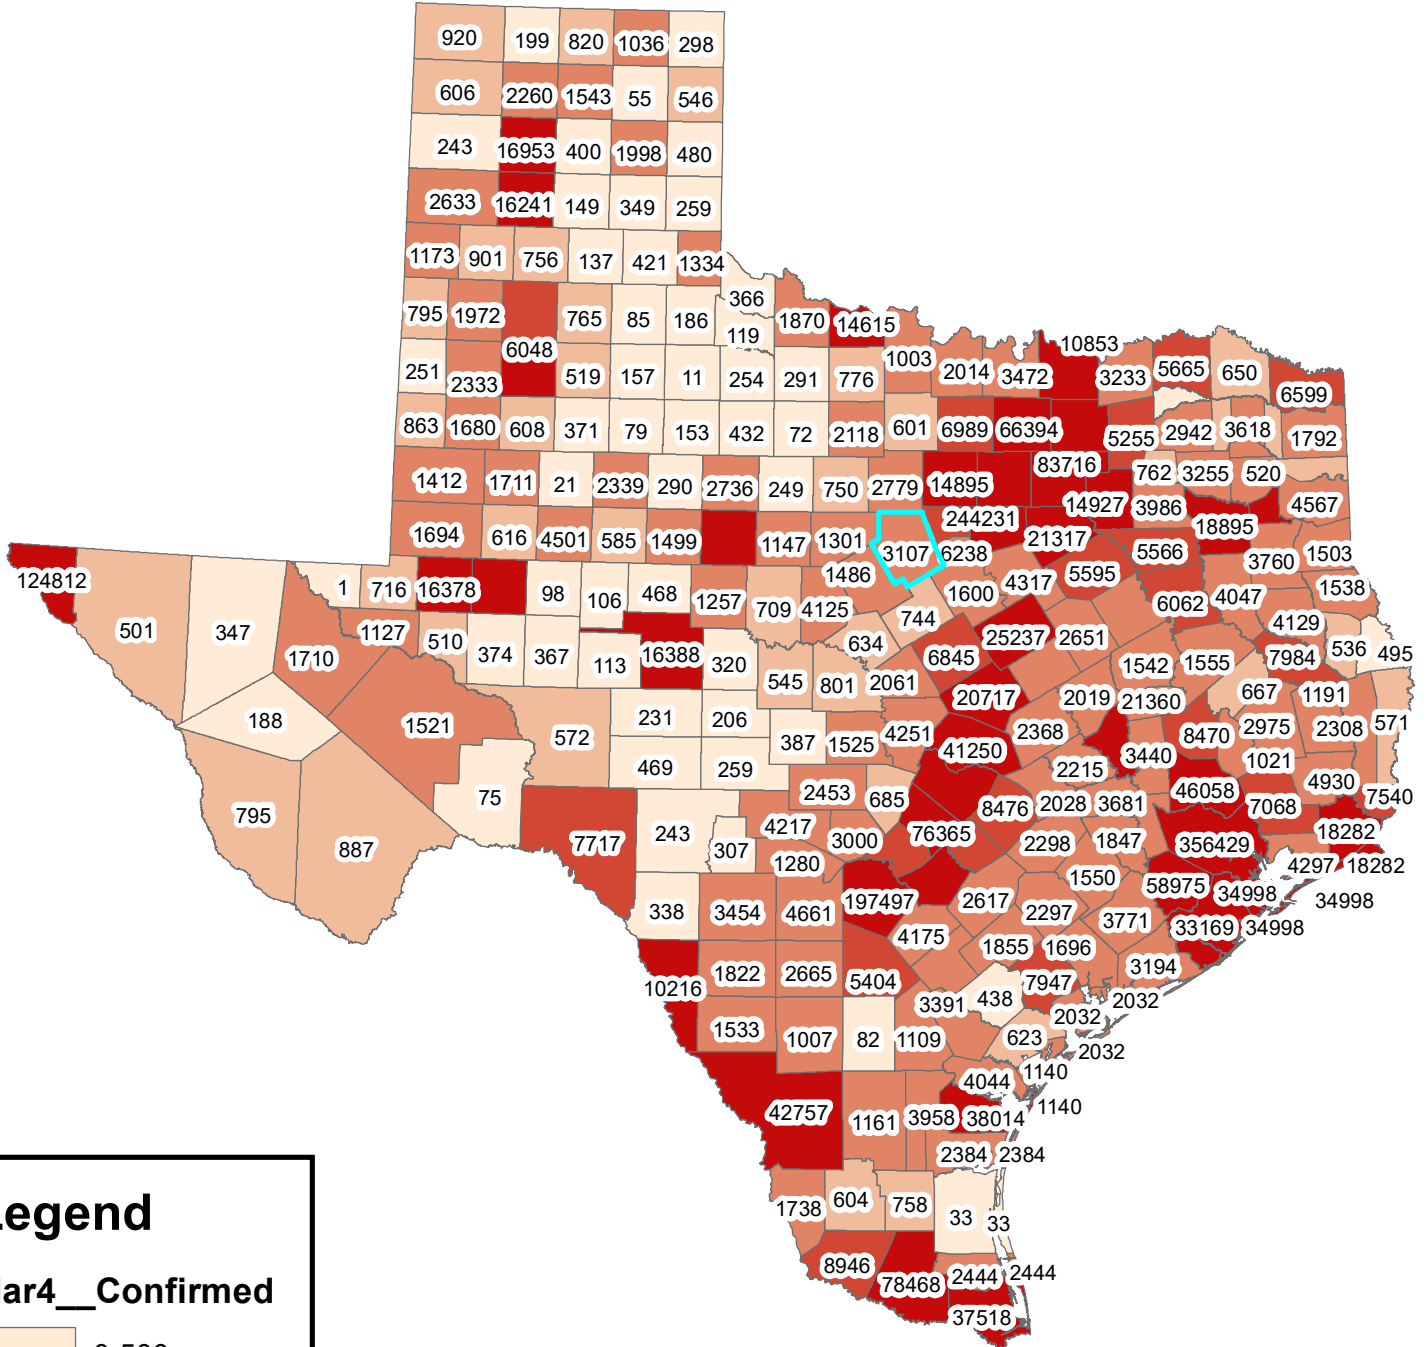

Texas Covid-19 Confirmed Cases March 4, 2021

Legend

Mar4__Confirmed

- 0-500
- 501-1000
- 1001-5000
- 5001-10000
- 10001-356429

The City of Stephenville makes every effort to ensure this map is free of errors but does not warrant the map or its features. The City of Stephenville provides this map without any warranty of any kind whatsoever, either expressed or implied.

https://github.com/CSSEGISandData/COVID-19/tree/master/csse_covid_19_data/csse_covid_19_daily_reports