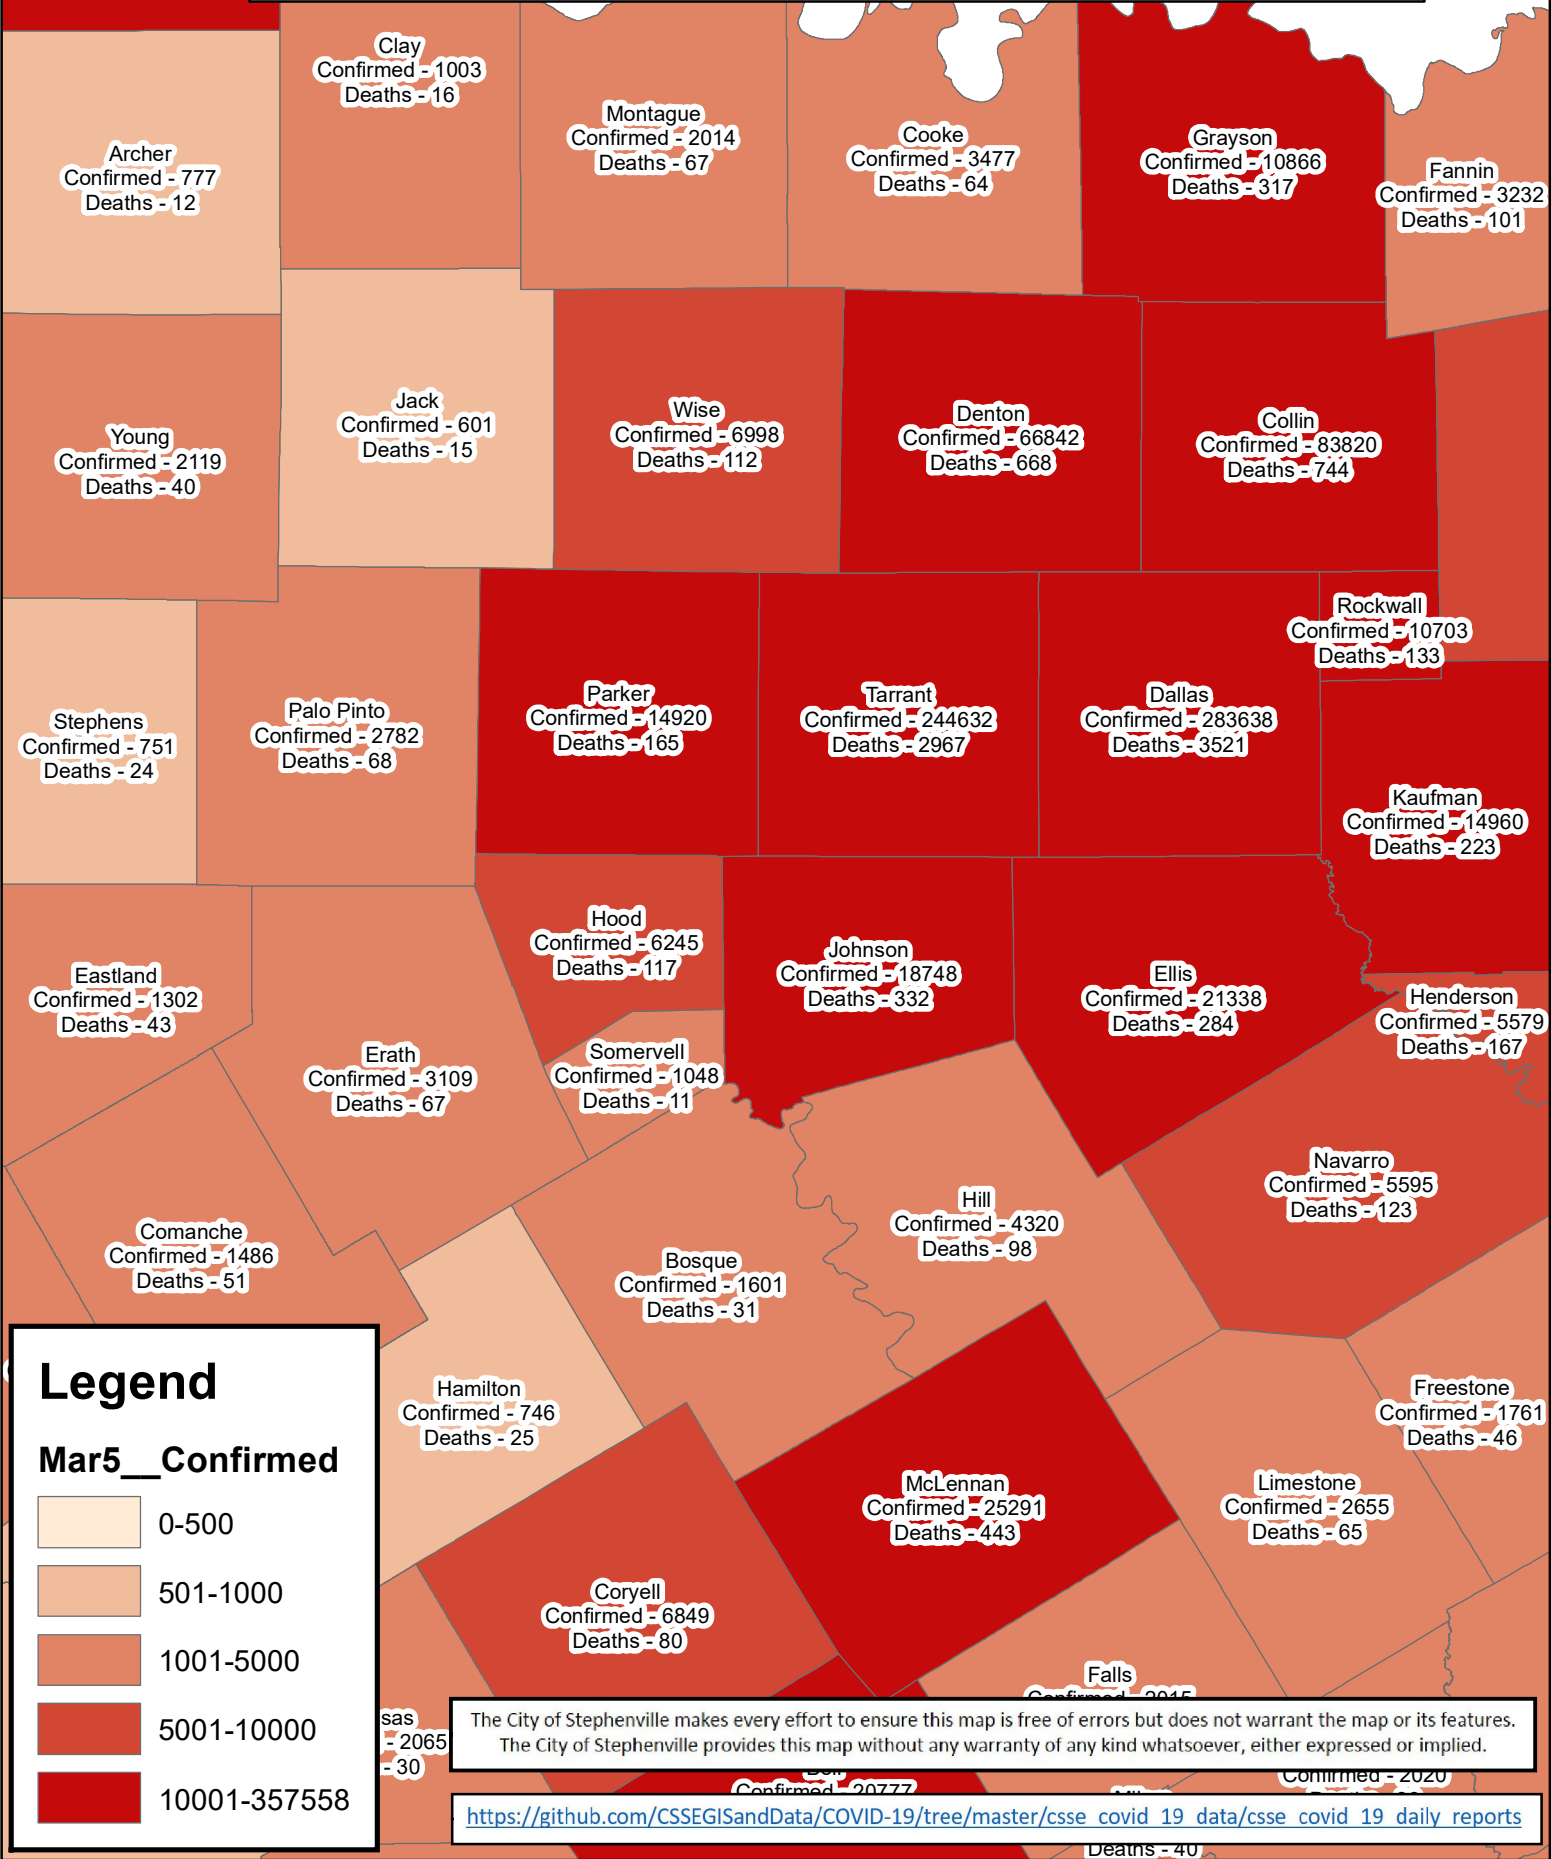

Erath County Area Covid-19 Confirmed Cases

March 5, 2021

Legend

Mar5__Confirmed

The City of Stephenville makes every effort to ensure this map is free of errors but does not warrant the map or its features. The City of Stephenville provides this map without any warranty of any kind whatsoever, either expressed or implied.

https://github.com/CSSEGISandData/COVID-19/tree/master/csse_covid_19_data/csse_covid_19_daily_reports