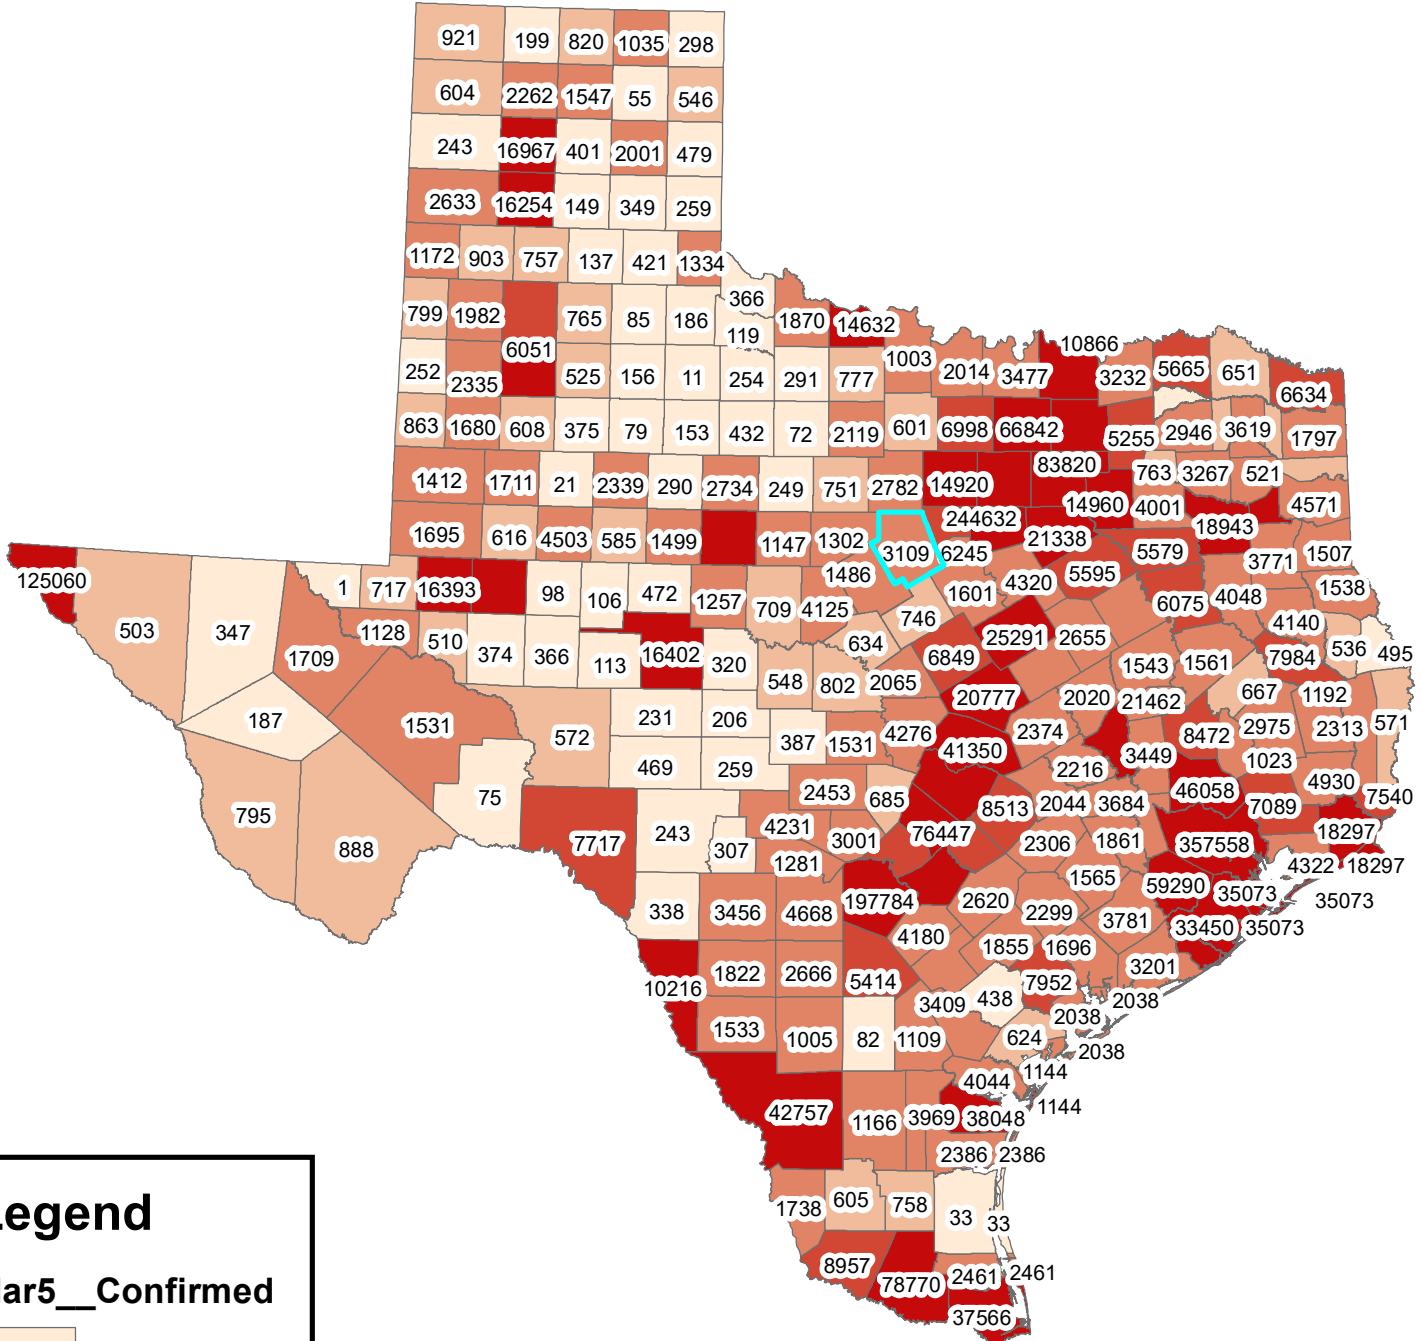

# Texas Covid-19 Confirmed Cases March 5, 2021

**Legend**

**Mar5\_\_Confirmed**

- 0-500
- 501-1000
- 1001-5000
- 5001-10000
- 10001-357558

The City of Stephenville makes every effort to ensure this map is free of errors but does not warrant the map or its features. The City of Stephenville provides this map without any warranty of any kind whatsoever, either expressed or implied.

[https://github.com/CSSEGISandData/COVID-19/tree/master/csse covid 19 data/csse covid 19 daily reports](https://github.com/CSSEGISandData/COVID-19/tree/master/csse%20covid%2019%20data/csse%20covid%2019%20daily%20reports)