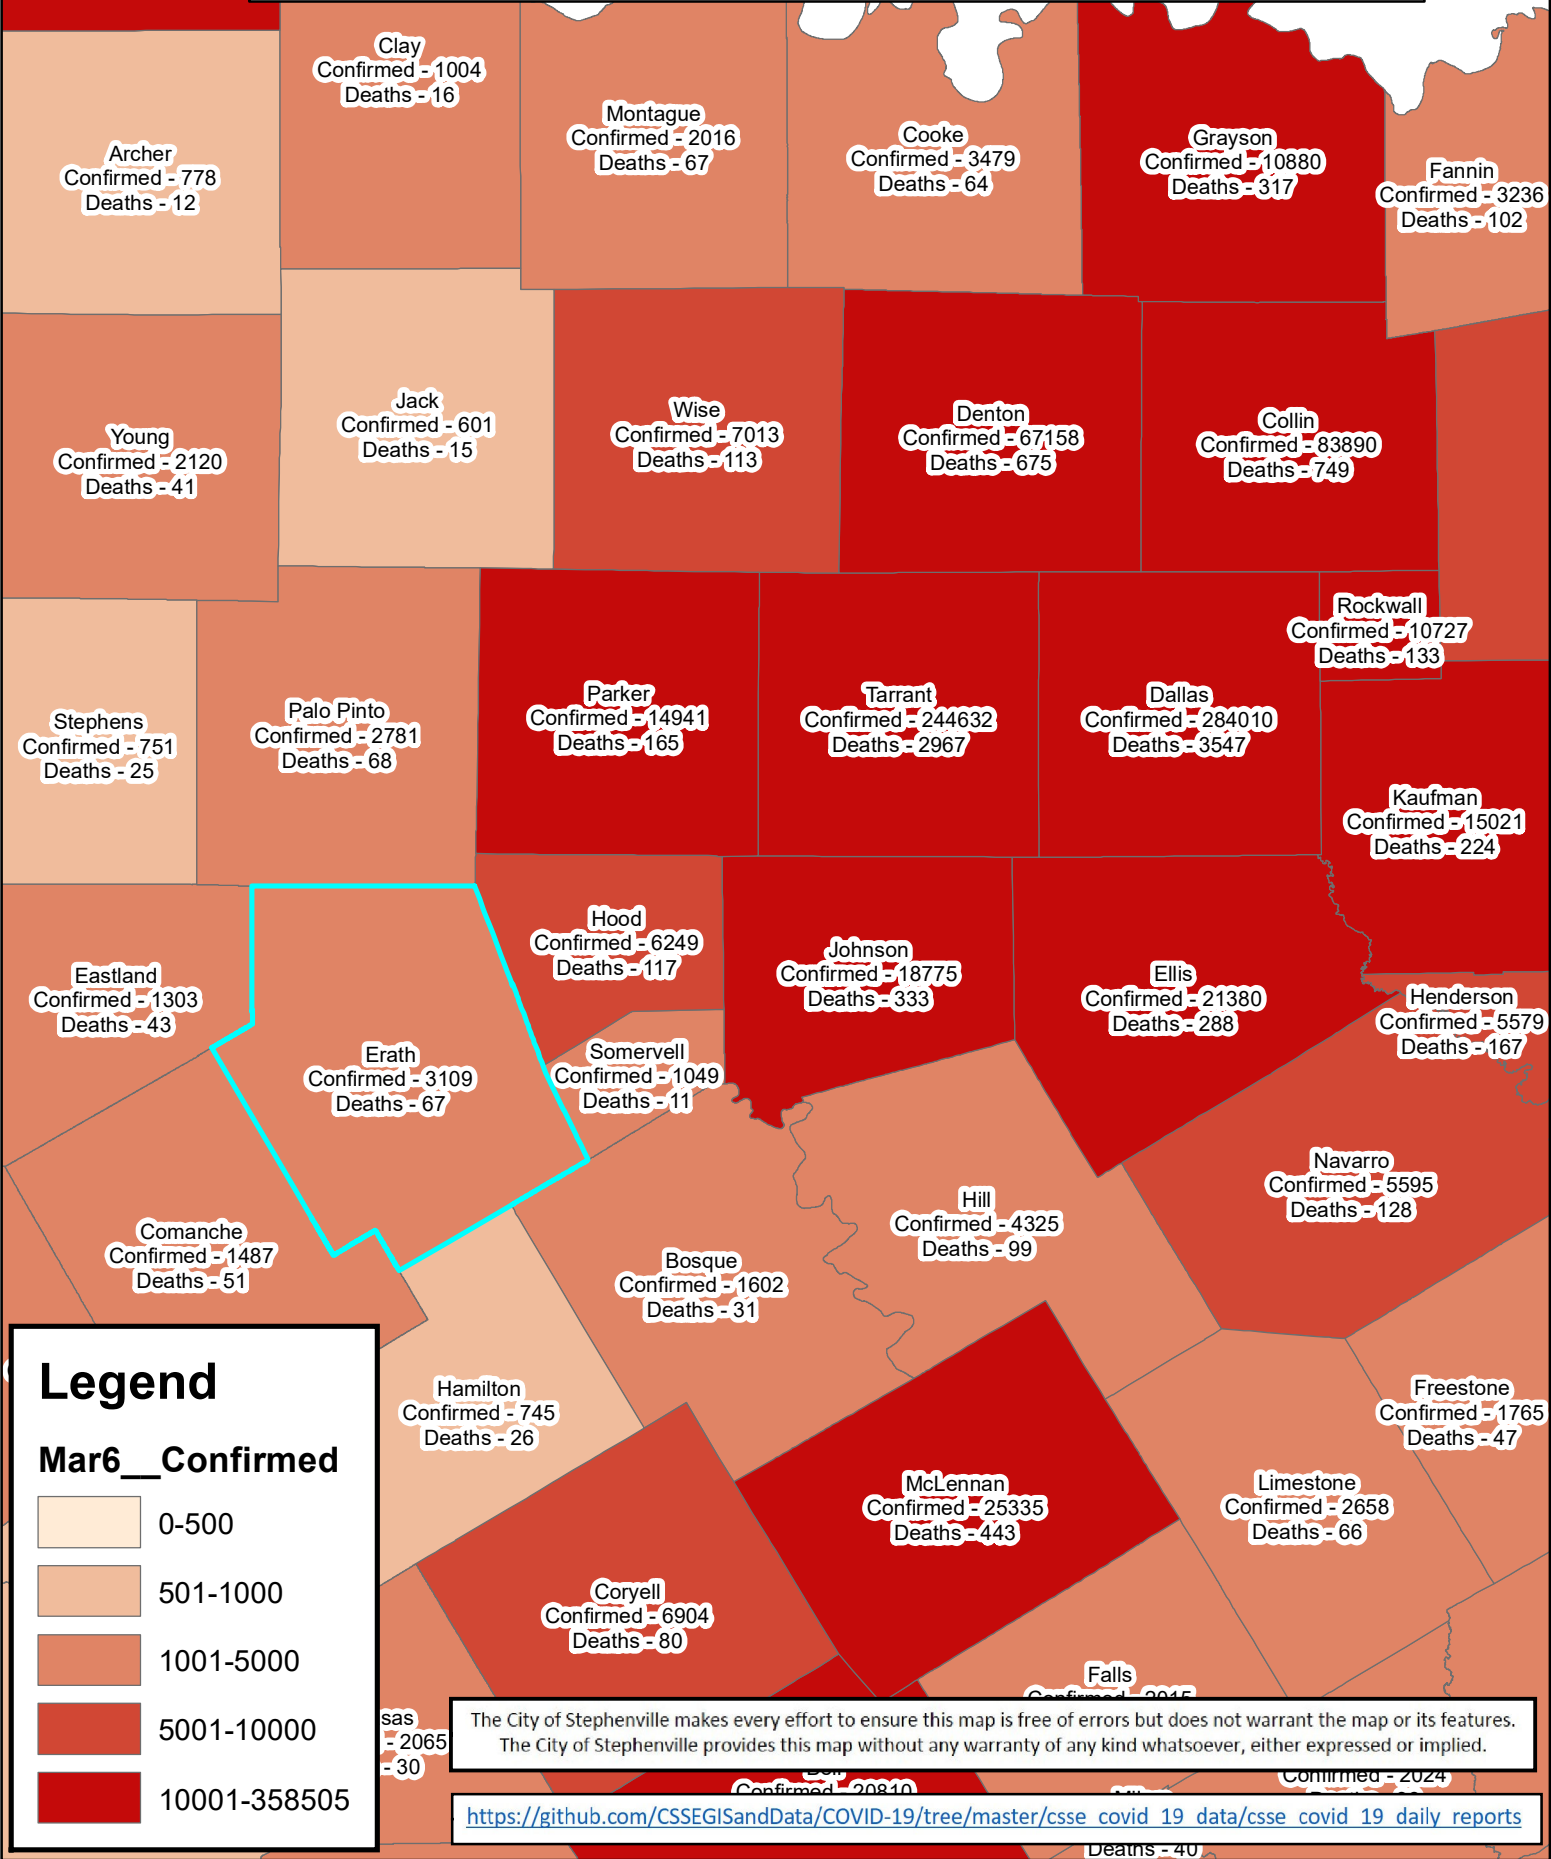

# Erath County Area Covid-19 Confirmed Cases

## March 6, 2021

### Legend