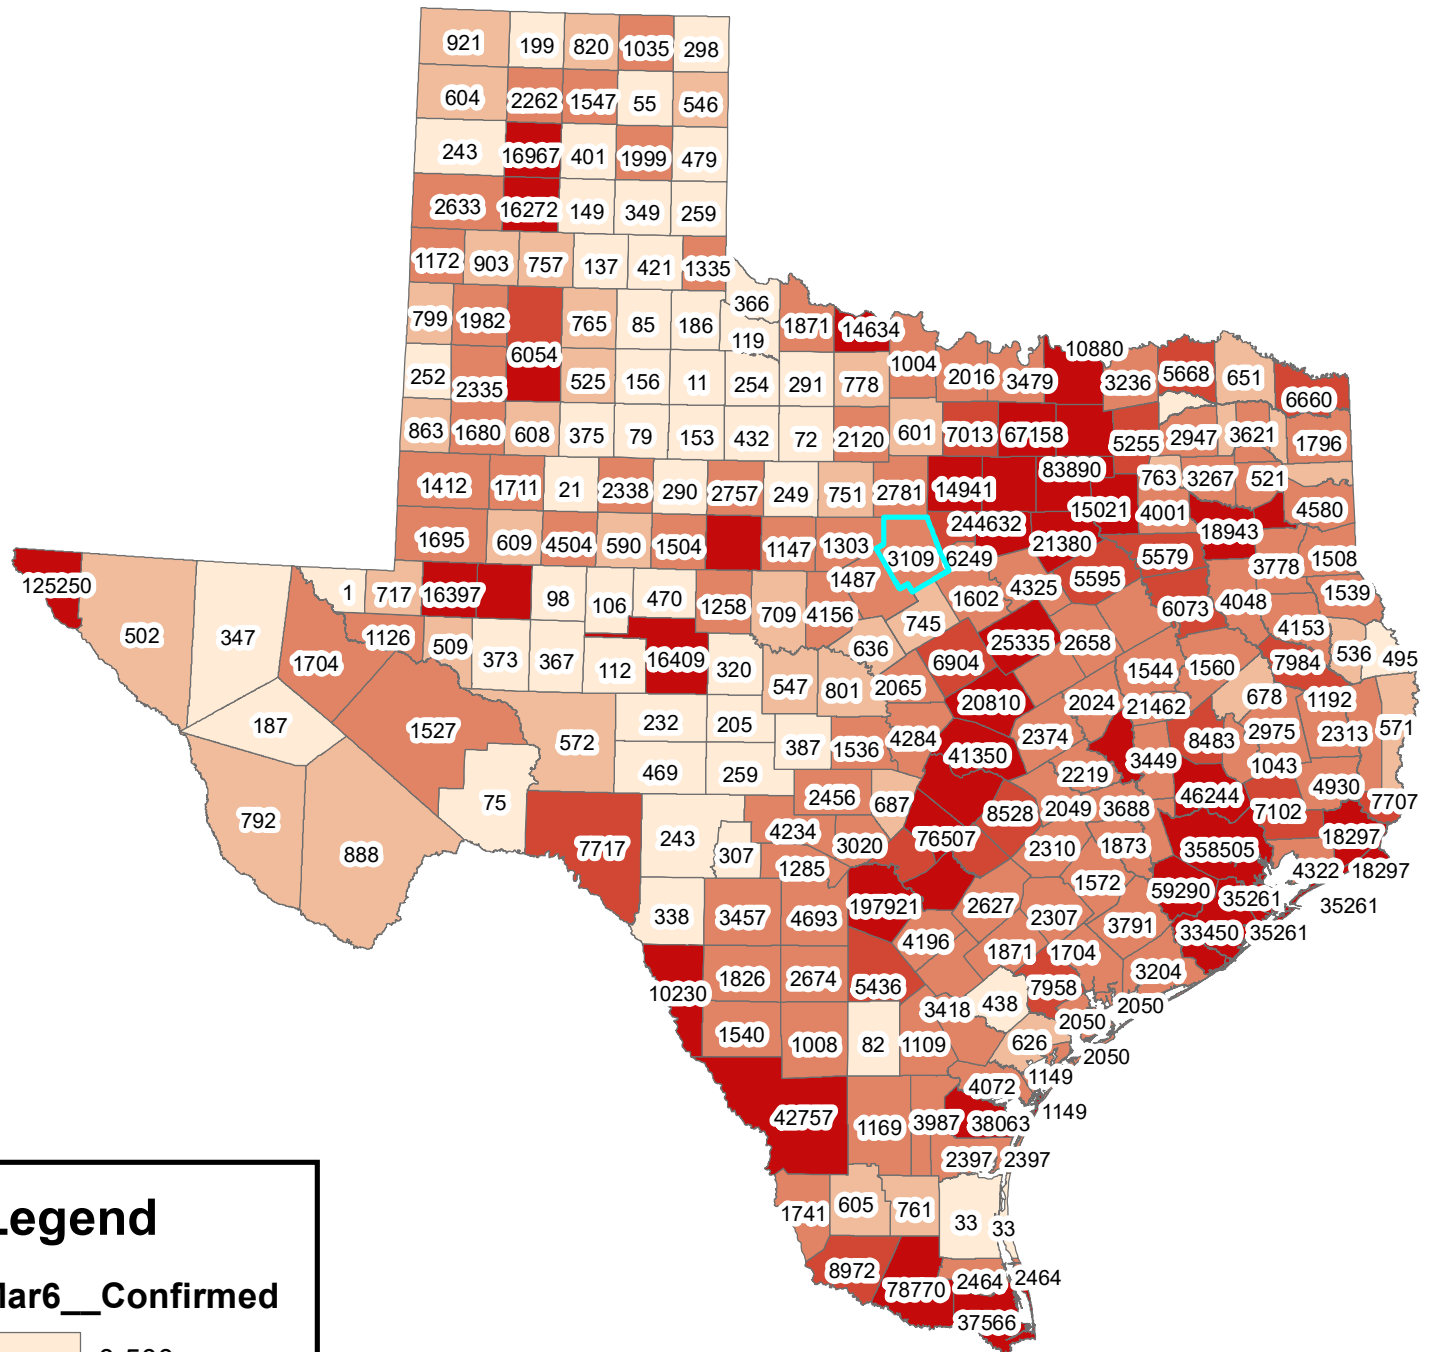

# Texas Covid-19 Confirmed Cases March 6, 2021

## Legend