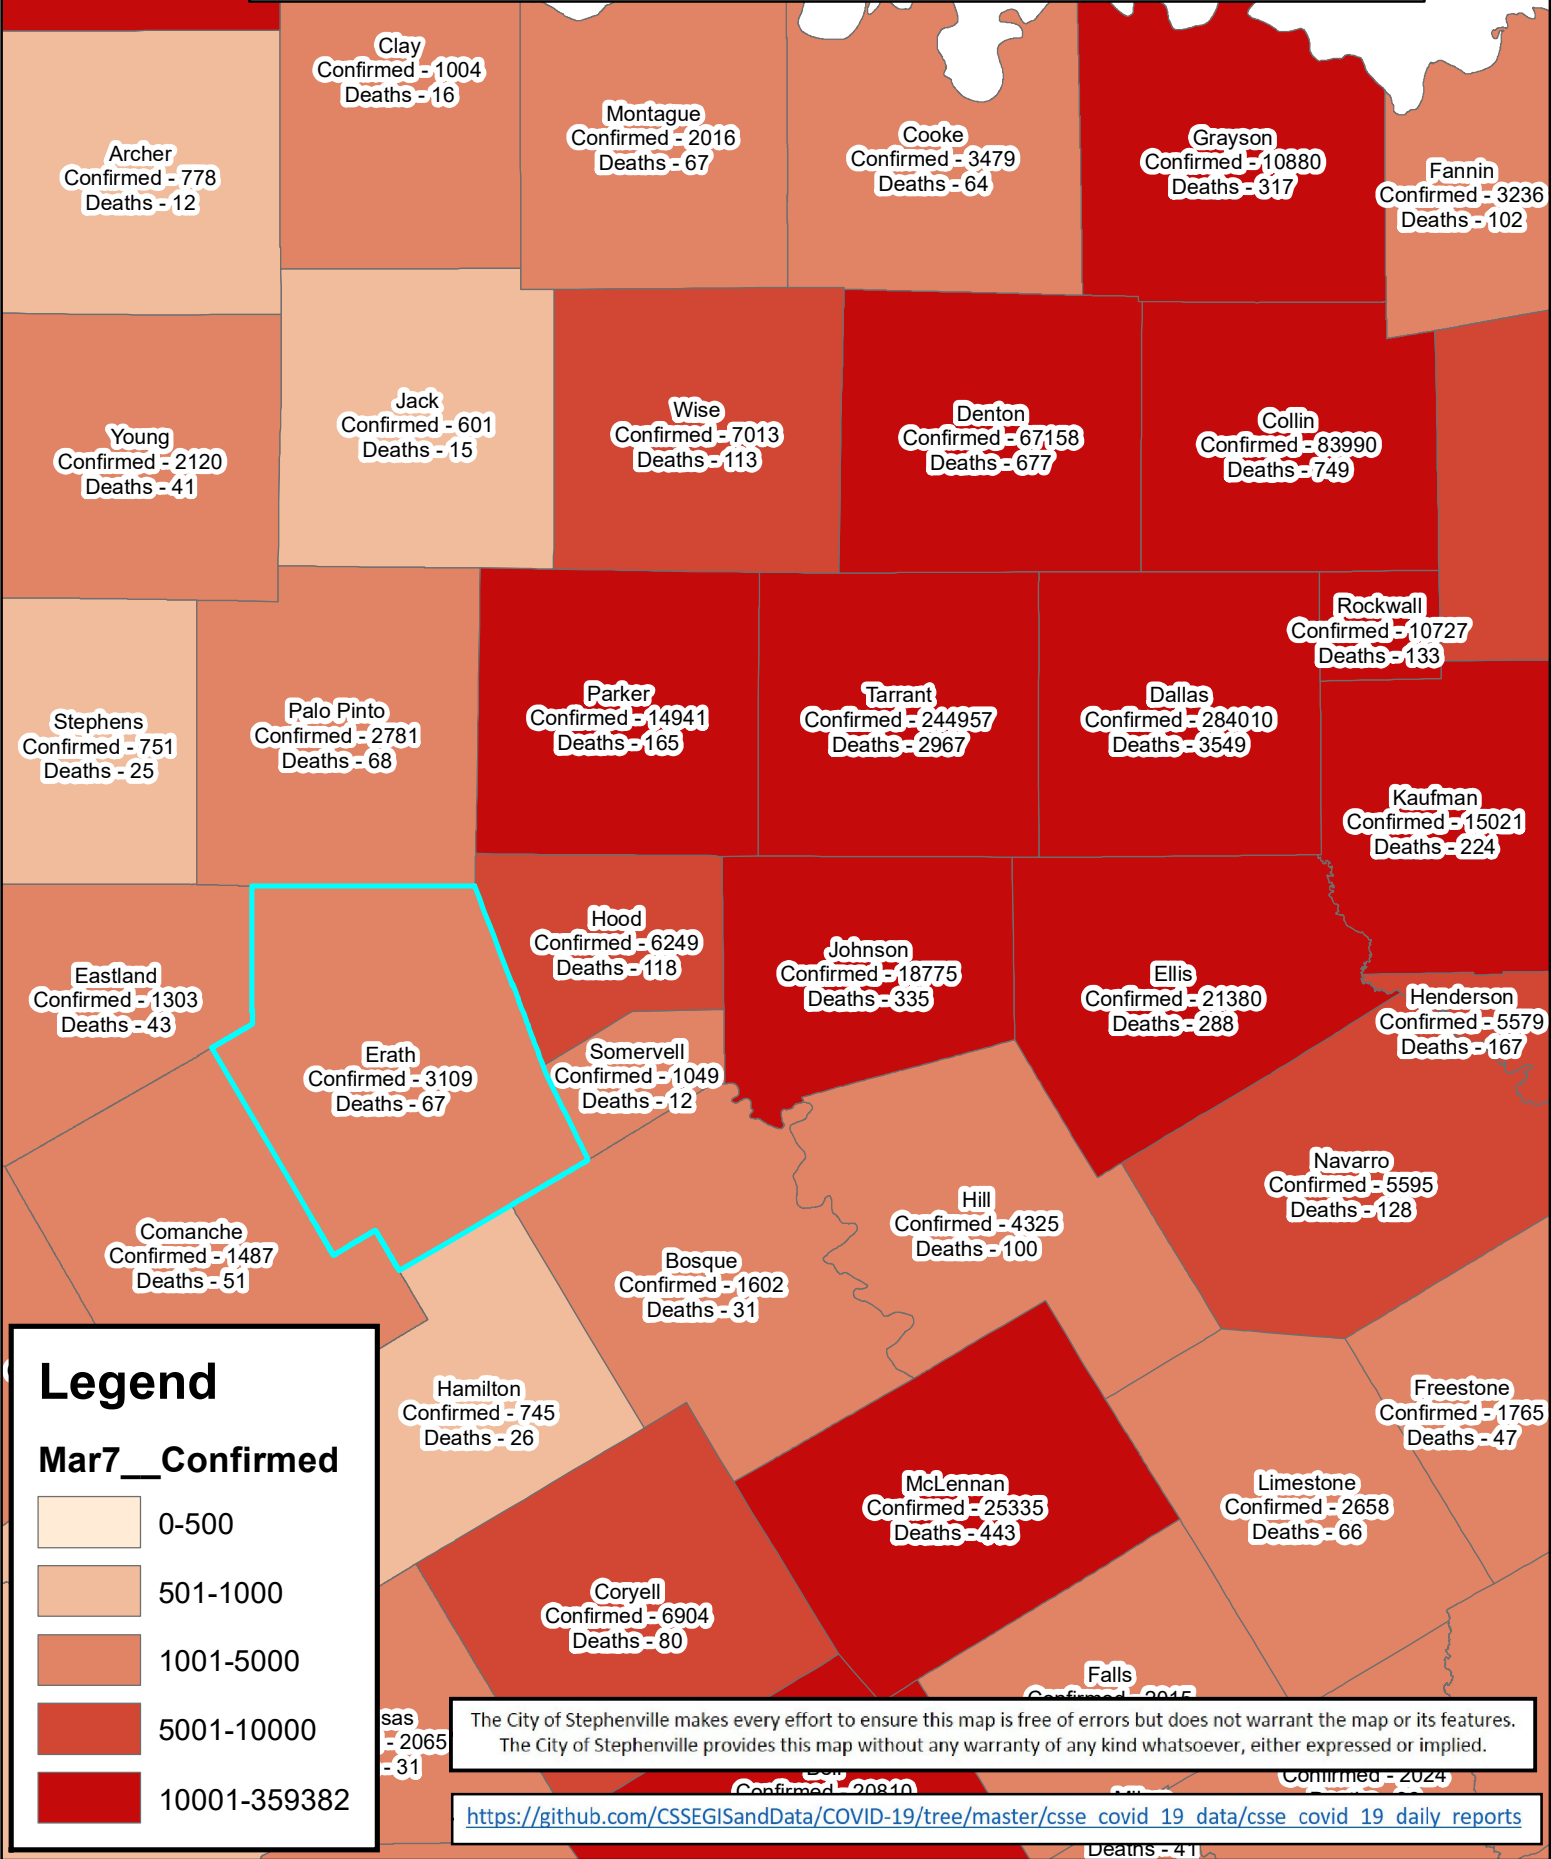

Erath County Area Covid-19 Confirmed Cases

March 7, 2021

Legend

Mar7__Confirmed

- 0-500
- 501-1000
- 1001-5000
- 5001-10000
- 10001-359382

The City of Stephenville makes every effort to ensure this map is free of errors but does not warrant the map or its features. The City of Stephenville provides this map without any warranty of any kind whatsoever, either expressed or implied.

<https://github.com/CSSEGISandData/COVID-19/tree/master/csse covid 19 data/csse covid 19 daily reports>