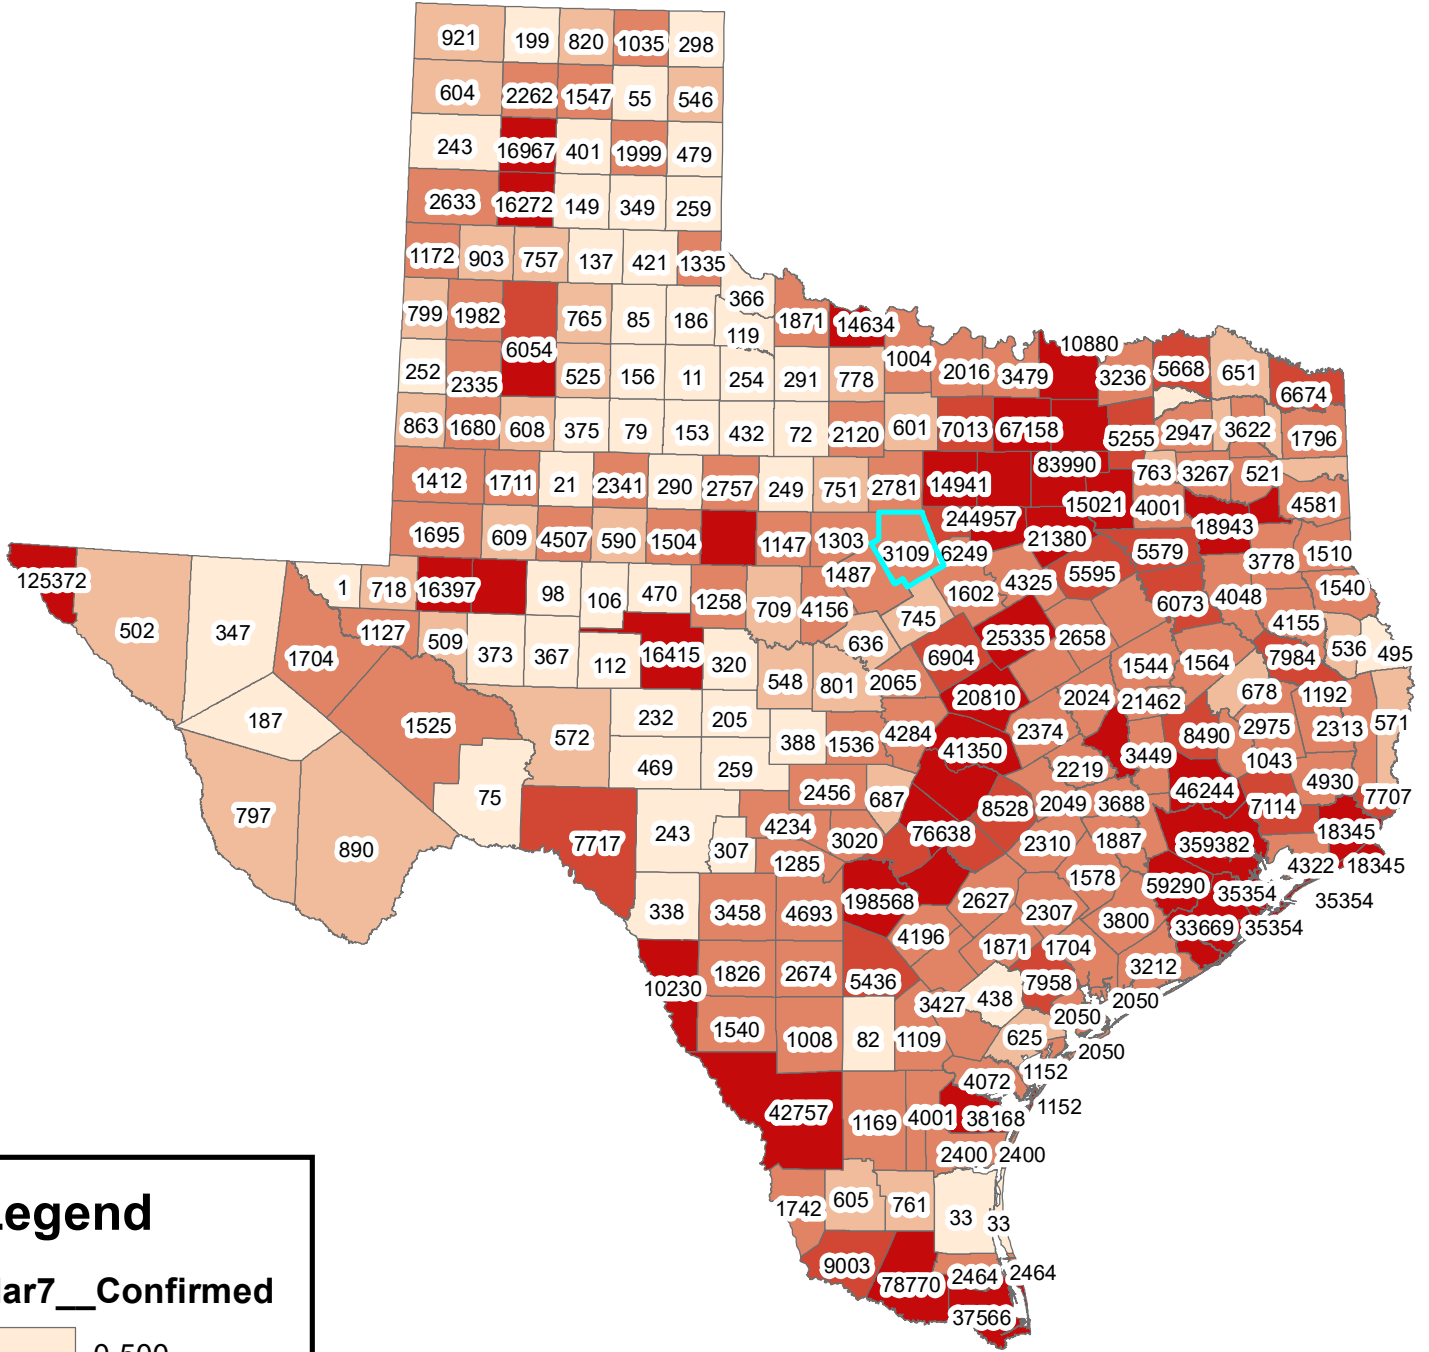

# Texas Covid-19 Confirmed Cases

## March 7, 2021