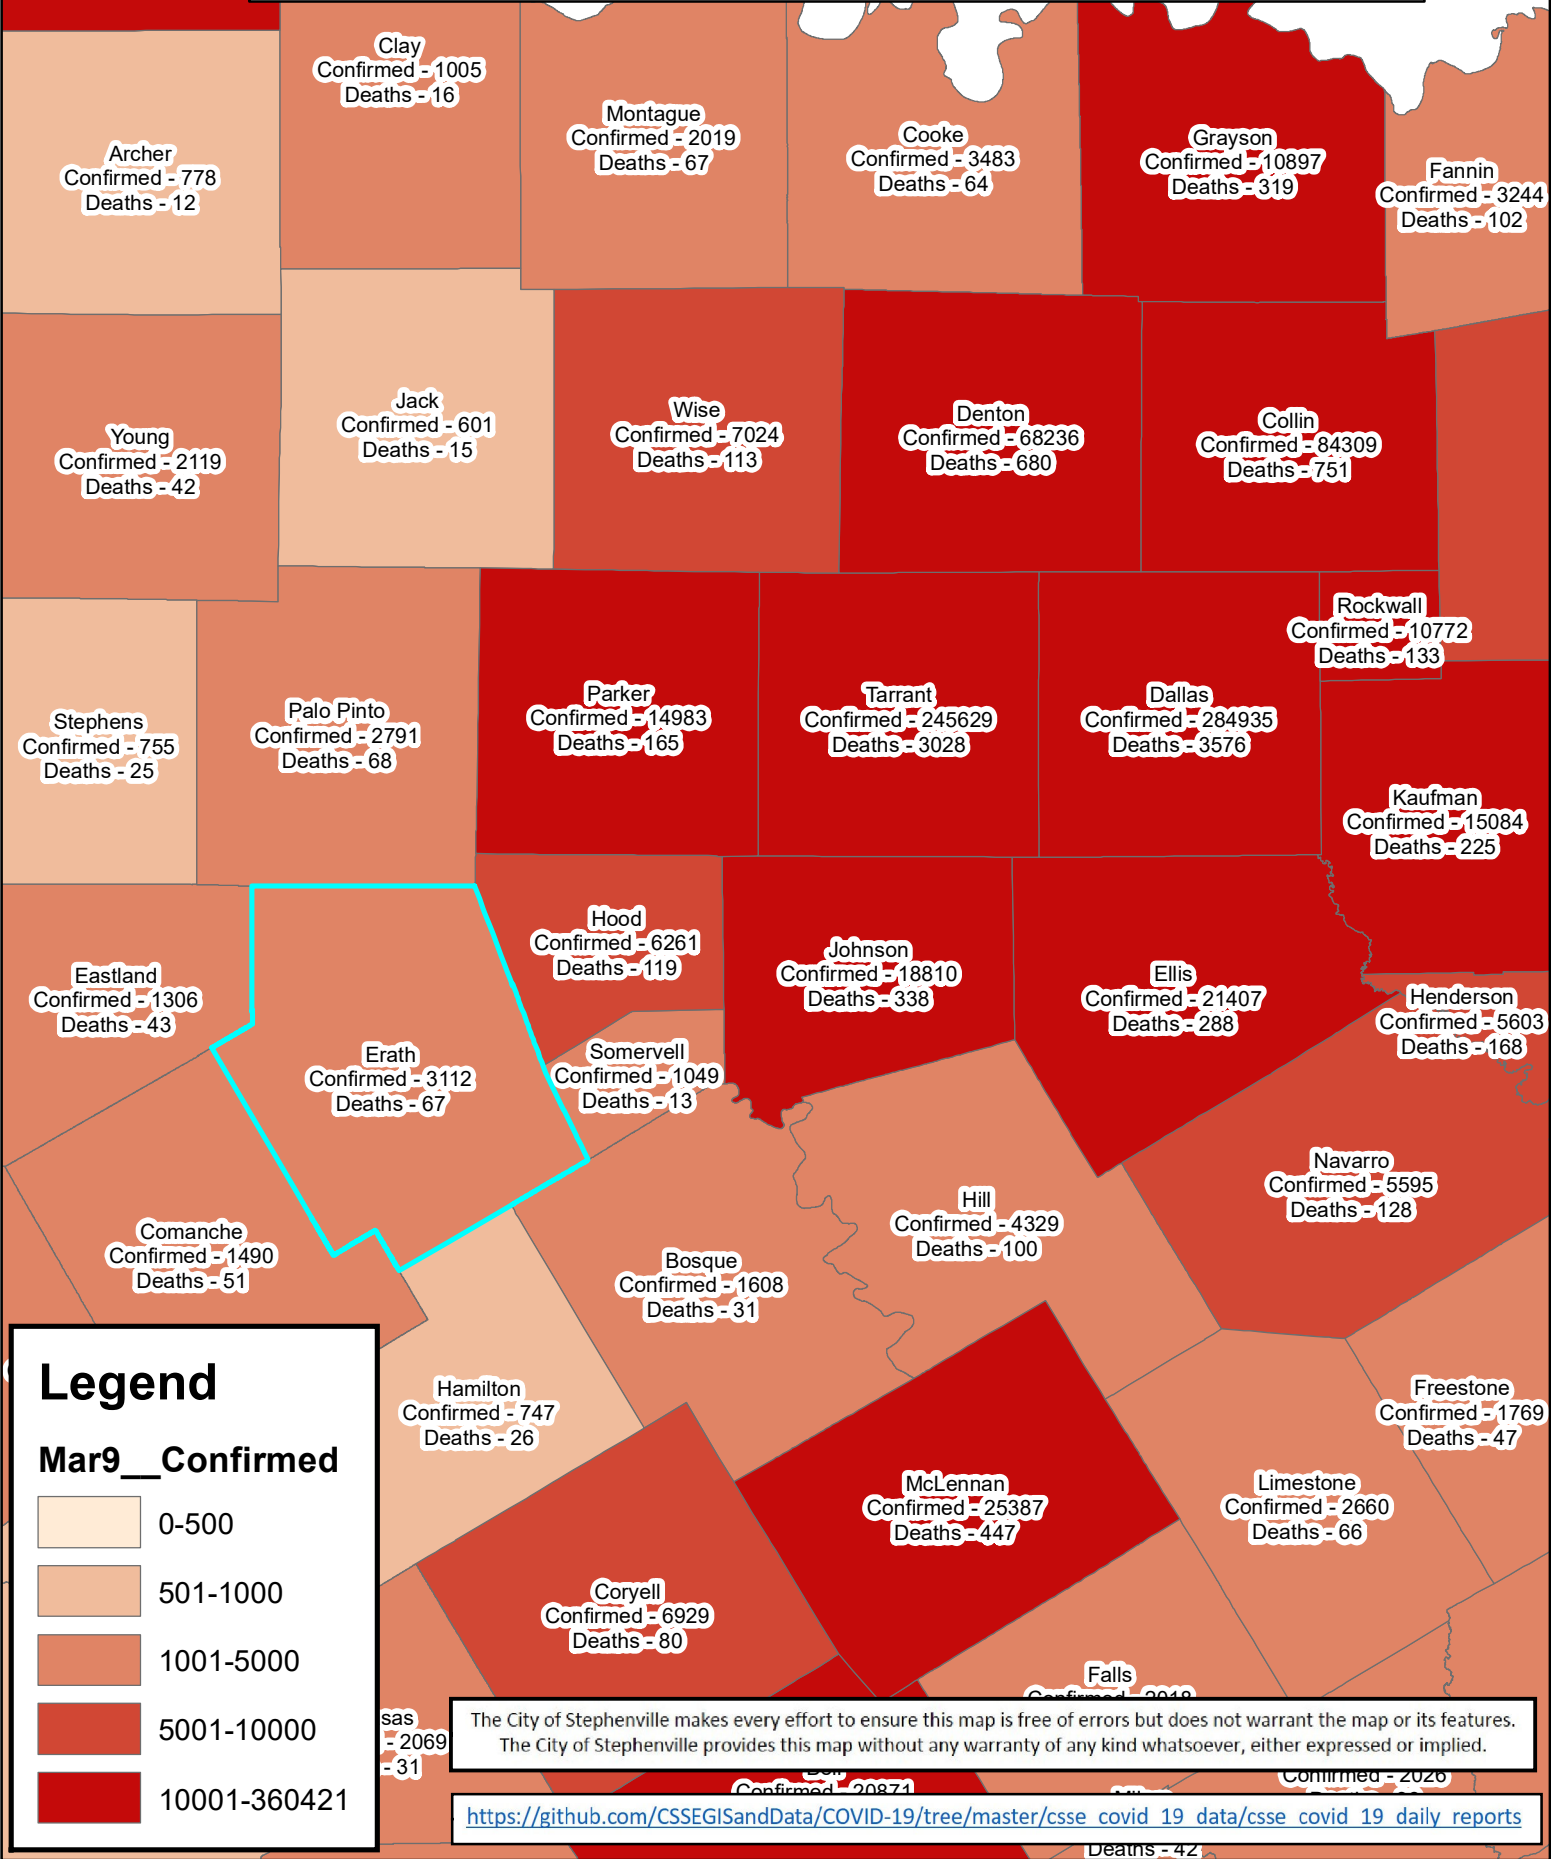

Erath County Area Covid-19 Confirmed Cases

March 9, 2021

Legend

Mar9__Confirmed

The City of Stephenville makes every effort to ensure this map is free of errors but does not warrant the map or its features. The City of Stephenville provides this map without any warranty of any kind whatsoever, either expressed or implied.

<https://github.com/CSSEGISandData/COVID-19/tree/master/csse covid 19 data/csse covid 19 daily reports>