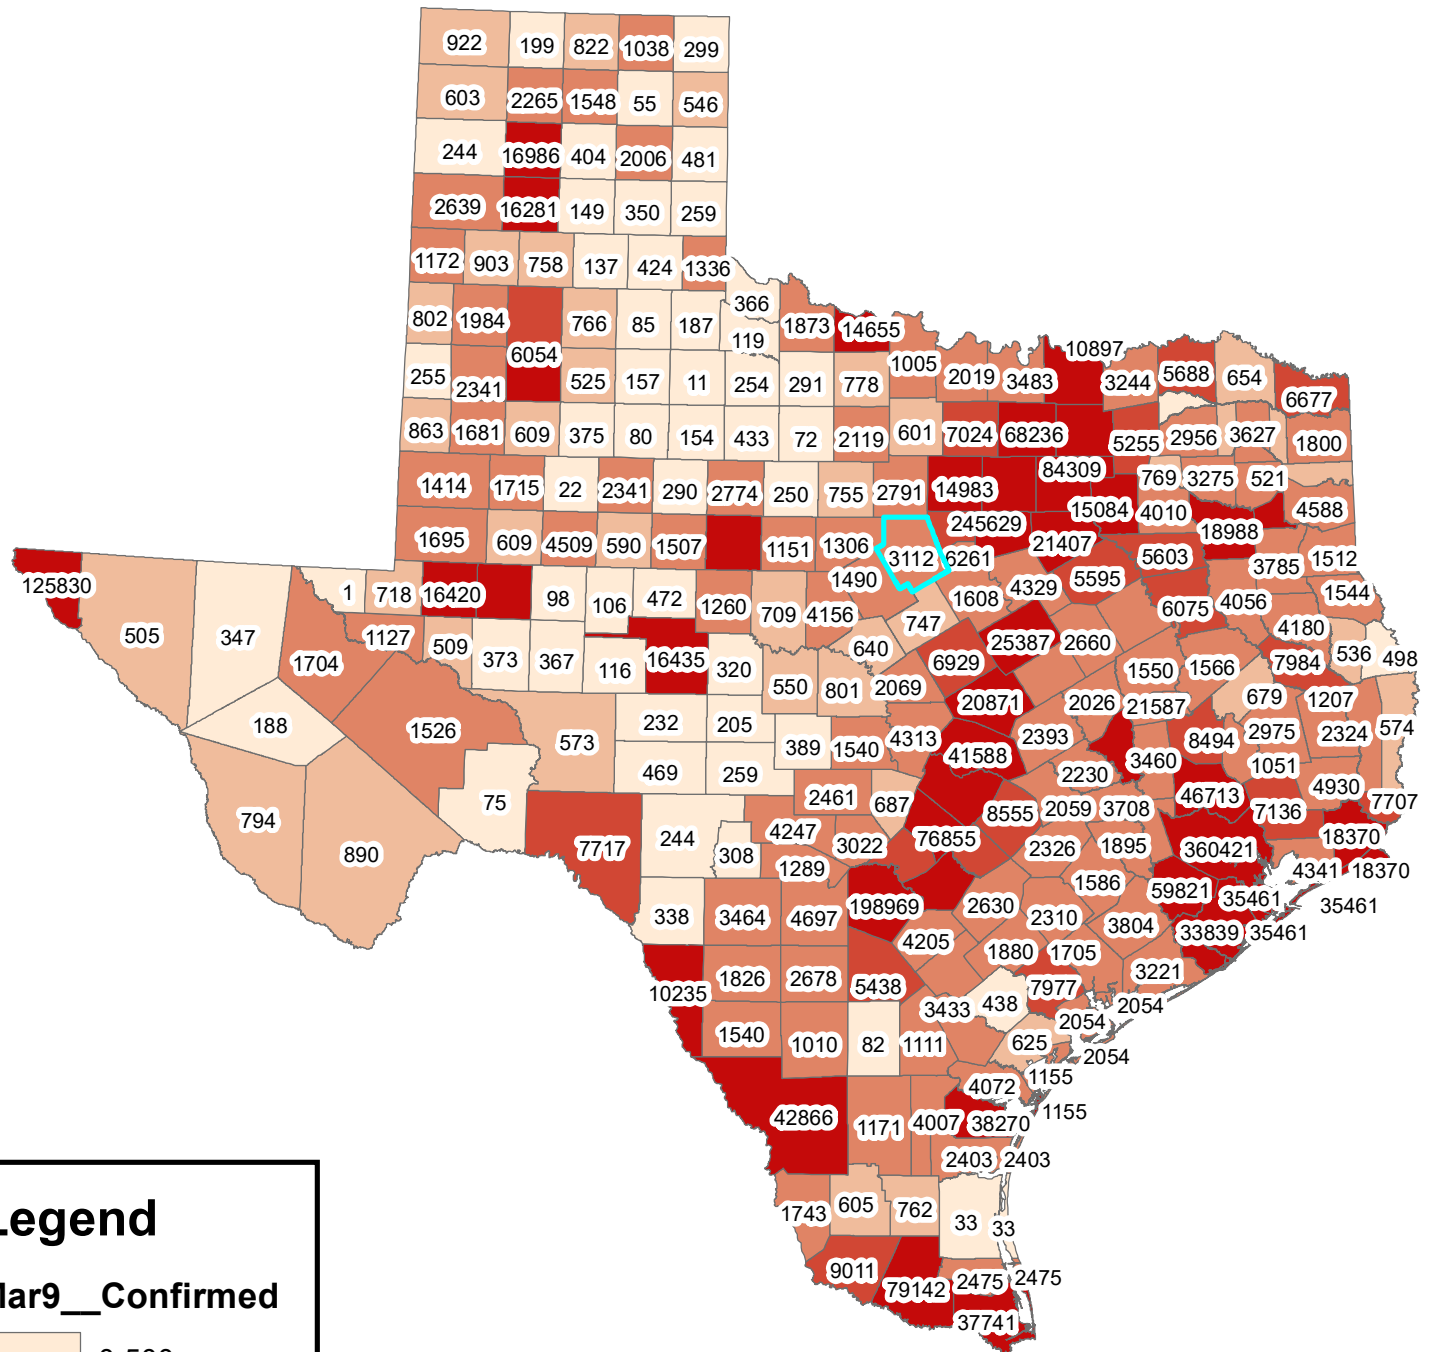

Texas Covid-19 Confirmed Cases March 9, 2021

Legend

Mar9__Confirmed

- 0-500
- 501-1000
- 1001-5000
- 5001-10000
- 10001-360421

The City of Stephenville makes every effort to ensure this map is free of errors but does not warrant the map or its features. The City of Stephenville provides this map without any warranty of any kind whatsoever, either expressed or implied.

[https://github.com/CSSEGISandData/COVID-19/tree/master/csse covid 19 data/csse covid 19 daily reports](https://github.com/CSSEGISandData/COVID-19/tree/master/csse%20covid%2019%20data/csse%20covid%2019%20daily%20reports)