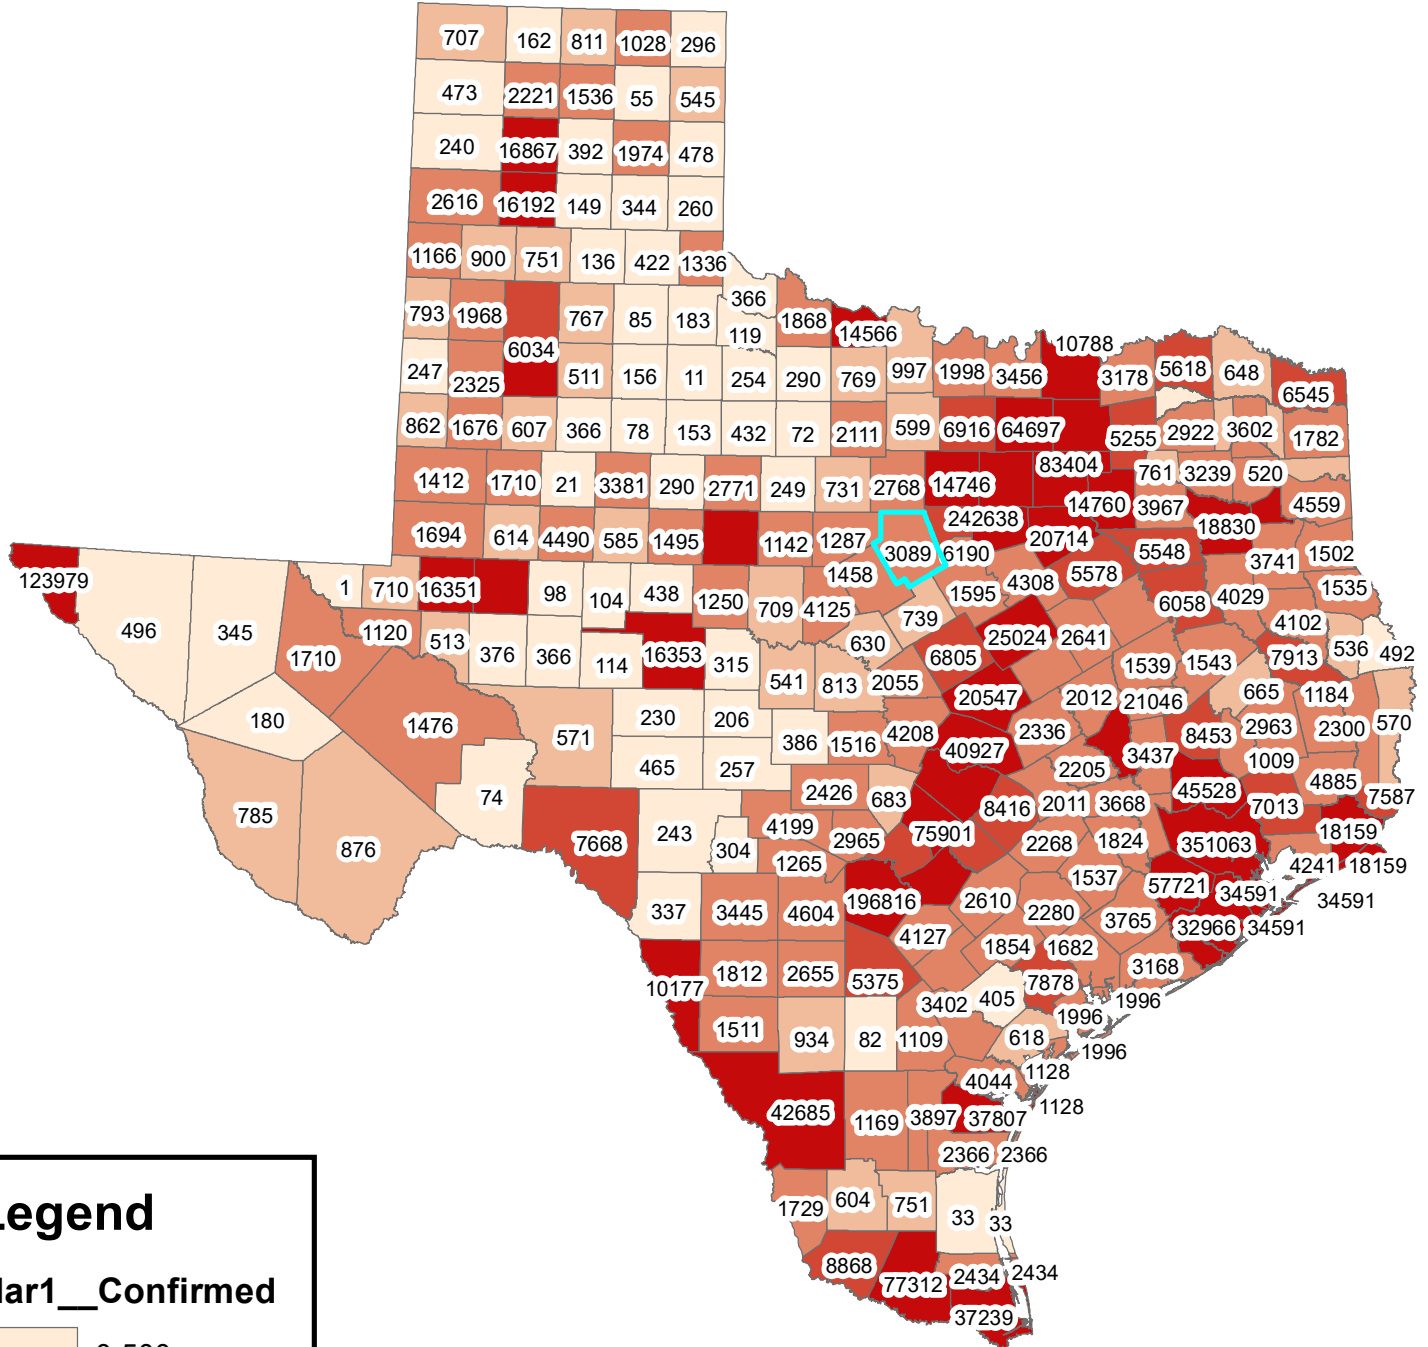

Texas Covid-19 Confirmed Cases March 1, 2021

Legend

Mar1__Confirmed

The City of Stephenville makes every effort to ensure this map is free of errors but does not warrant the map or its features. The City of Stephenville provides this map without any warranty of any kind whatsoever, either expressed or implied.

[https://github.com/CSSEGISandData/COVID-19/tree/master/csse covid 19 data/csse covid 19 daily reports](https://github.com/CSSEGISandData/COVID-19/tree/master/csse%20covid%2019%20data/csse%20covid%2019%20daily%20reports)