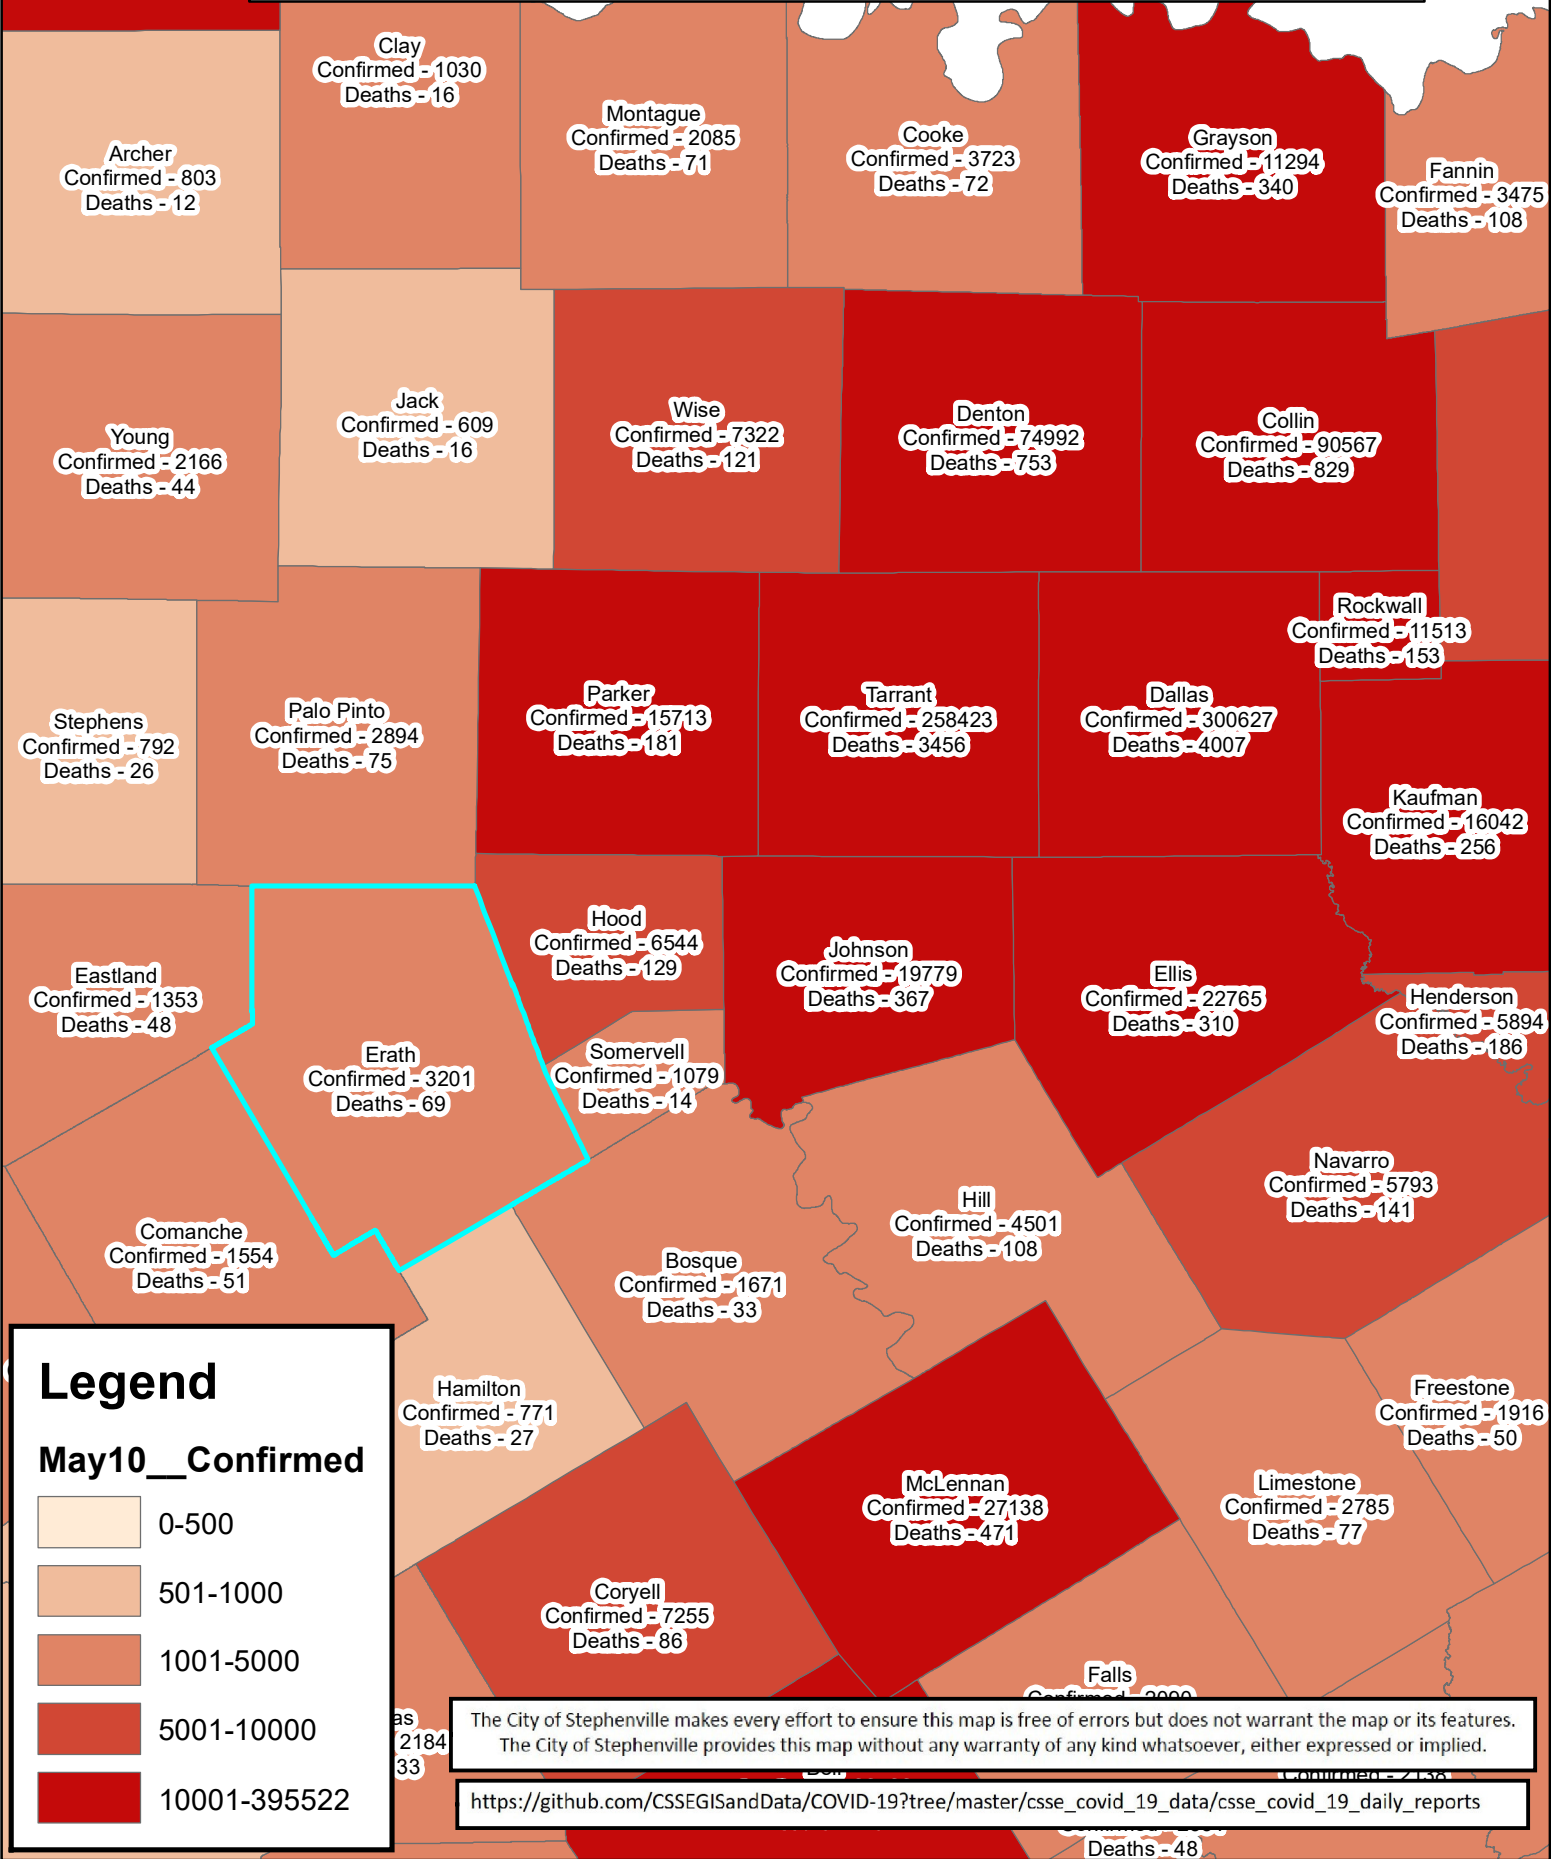

# Erath County Area Covid-19 Confirmed Cases

## May 10, 2021

### Legend