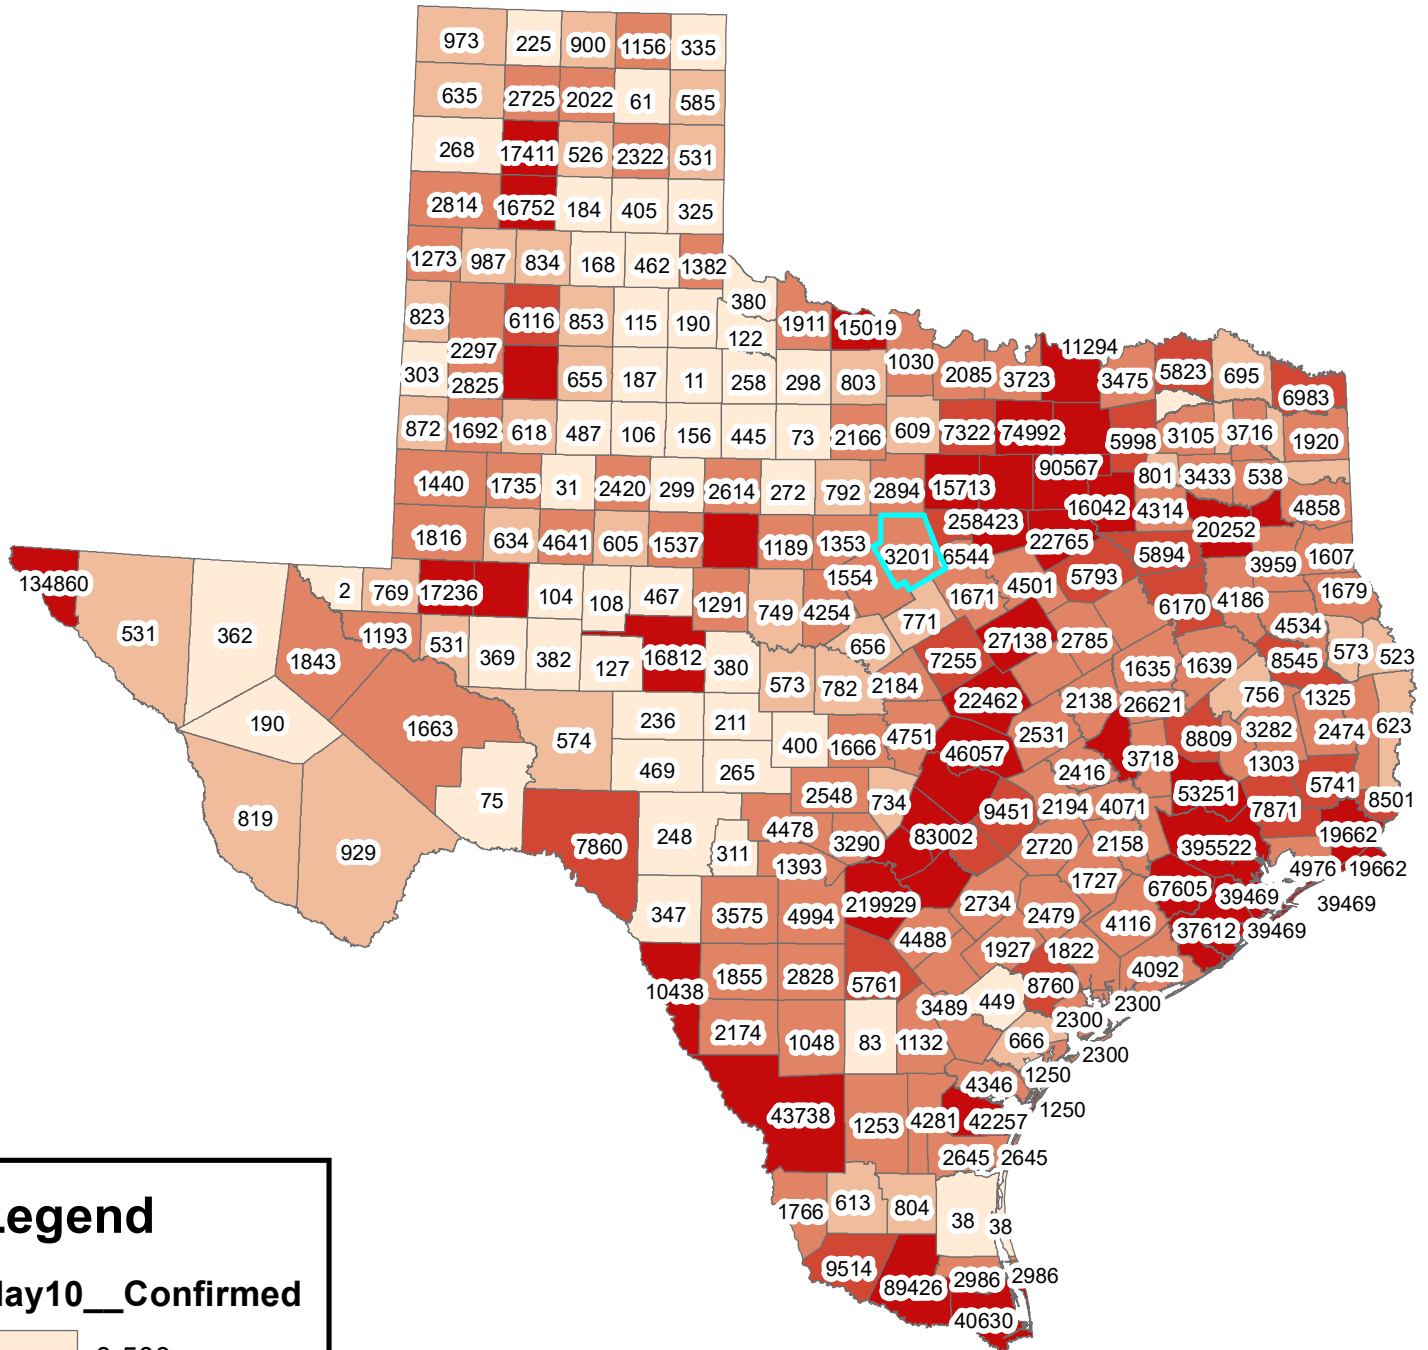

# Texas Covid-19 Confirmed Cases May 10, 2021

## Legend