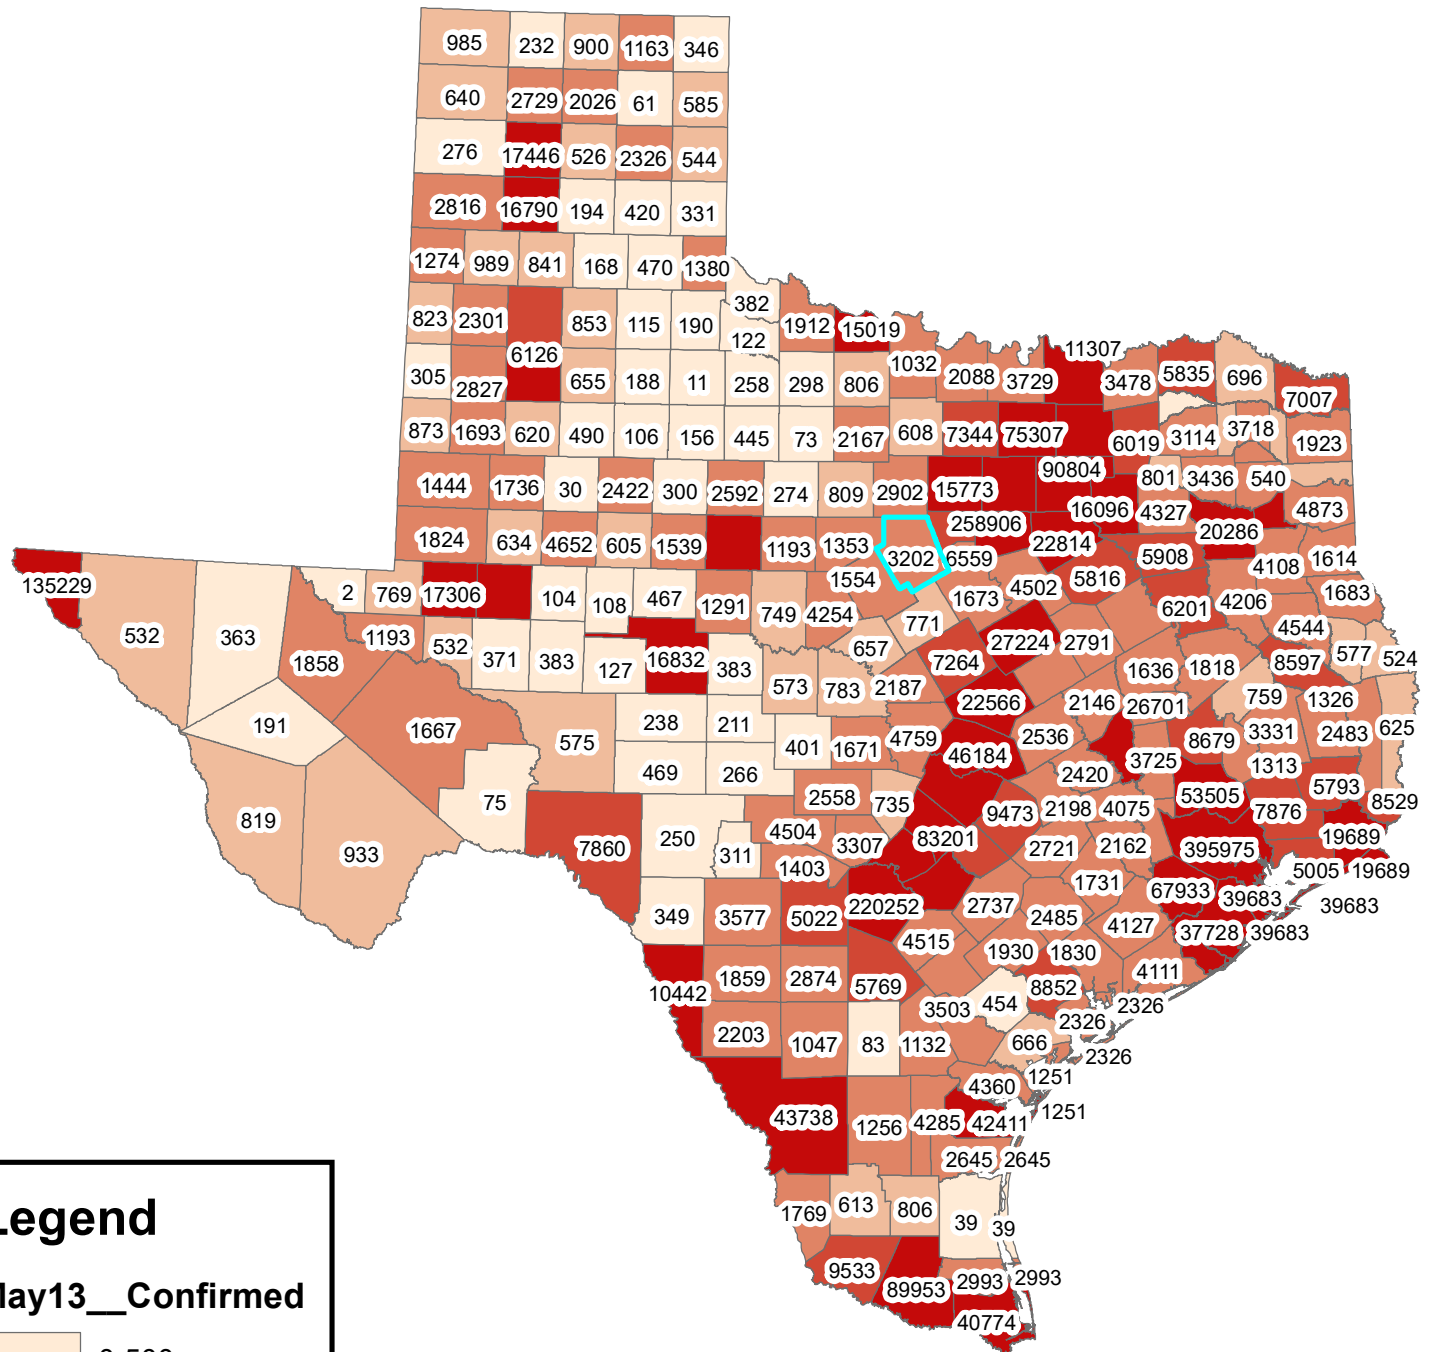

Texas Covid-19 Confirmed Cases

May 13, 2021

Legend

May13__Confirmed

- 0-500
- 501-1000
- 1001-5000
- 5001-10000
- 10001-395975

The City of Stephenville makes every effort to ensure this map is free of errors but does not warrant the map or its features. The City of Stephenville provides this map without any warranty of any kind whatsoever, either expressed or implied.

https://github.com/CSSEGISandData/COVID-19/tree/master/csse_covid_19_data/csse_covid_19_daily_reports