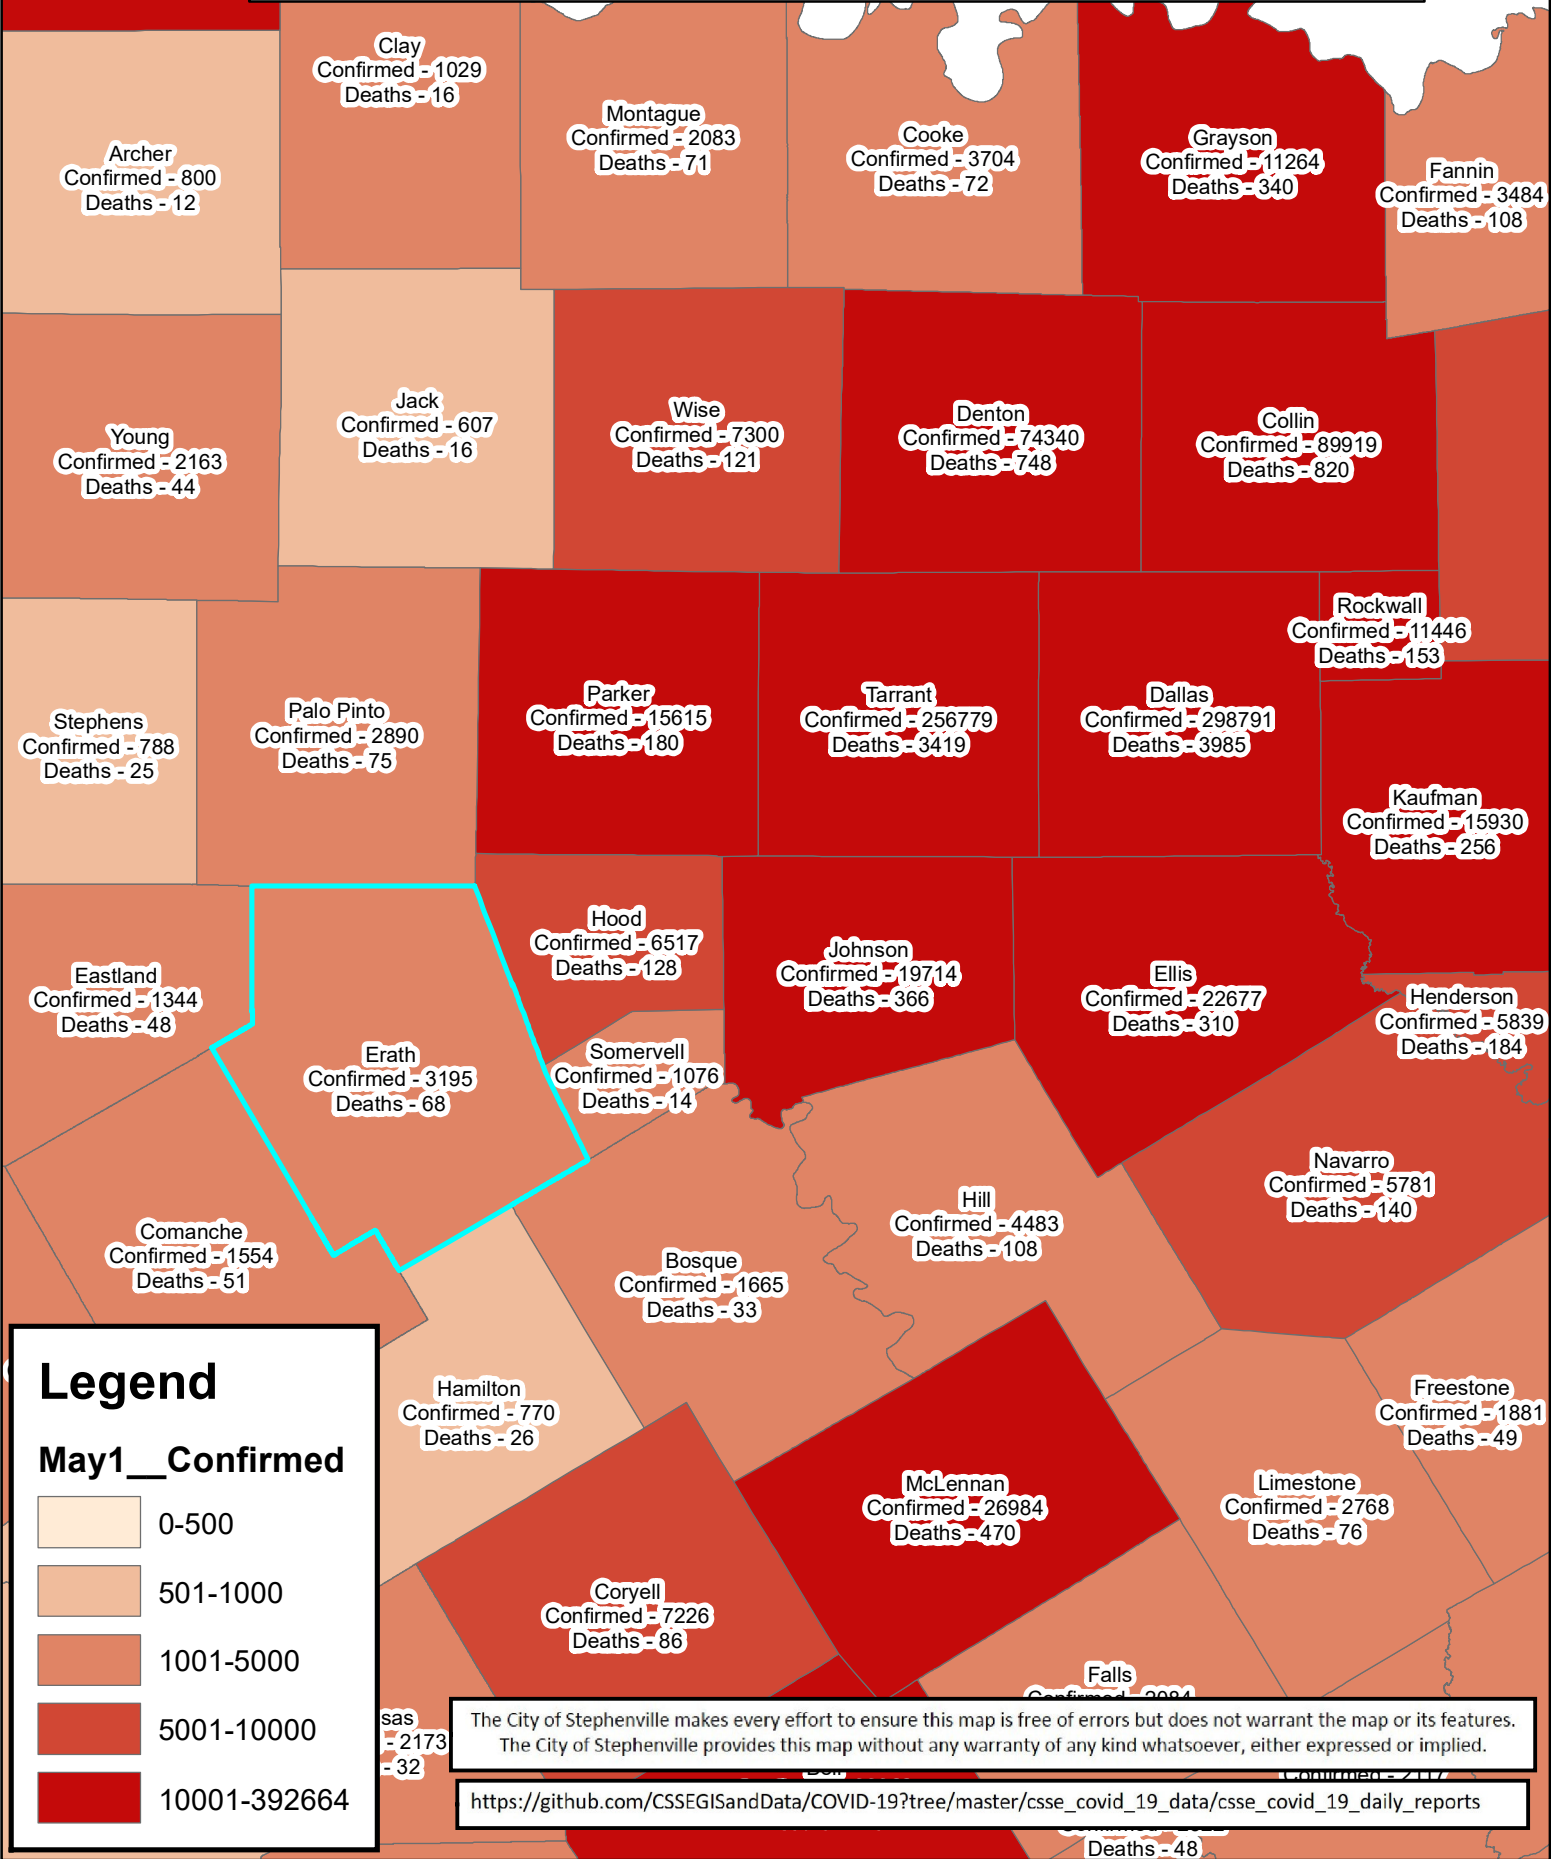

# Erath County Area Covid-19 Confirmed Cases

## May 1, 2021

### Legend