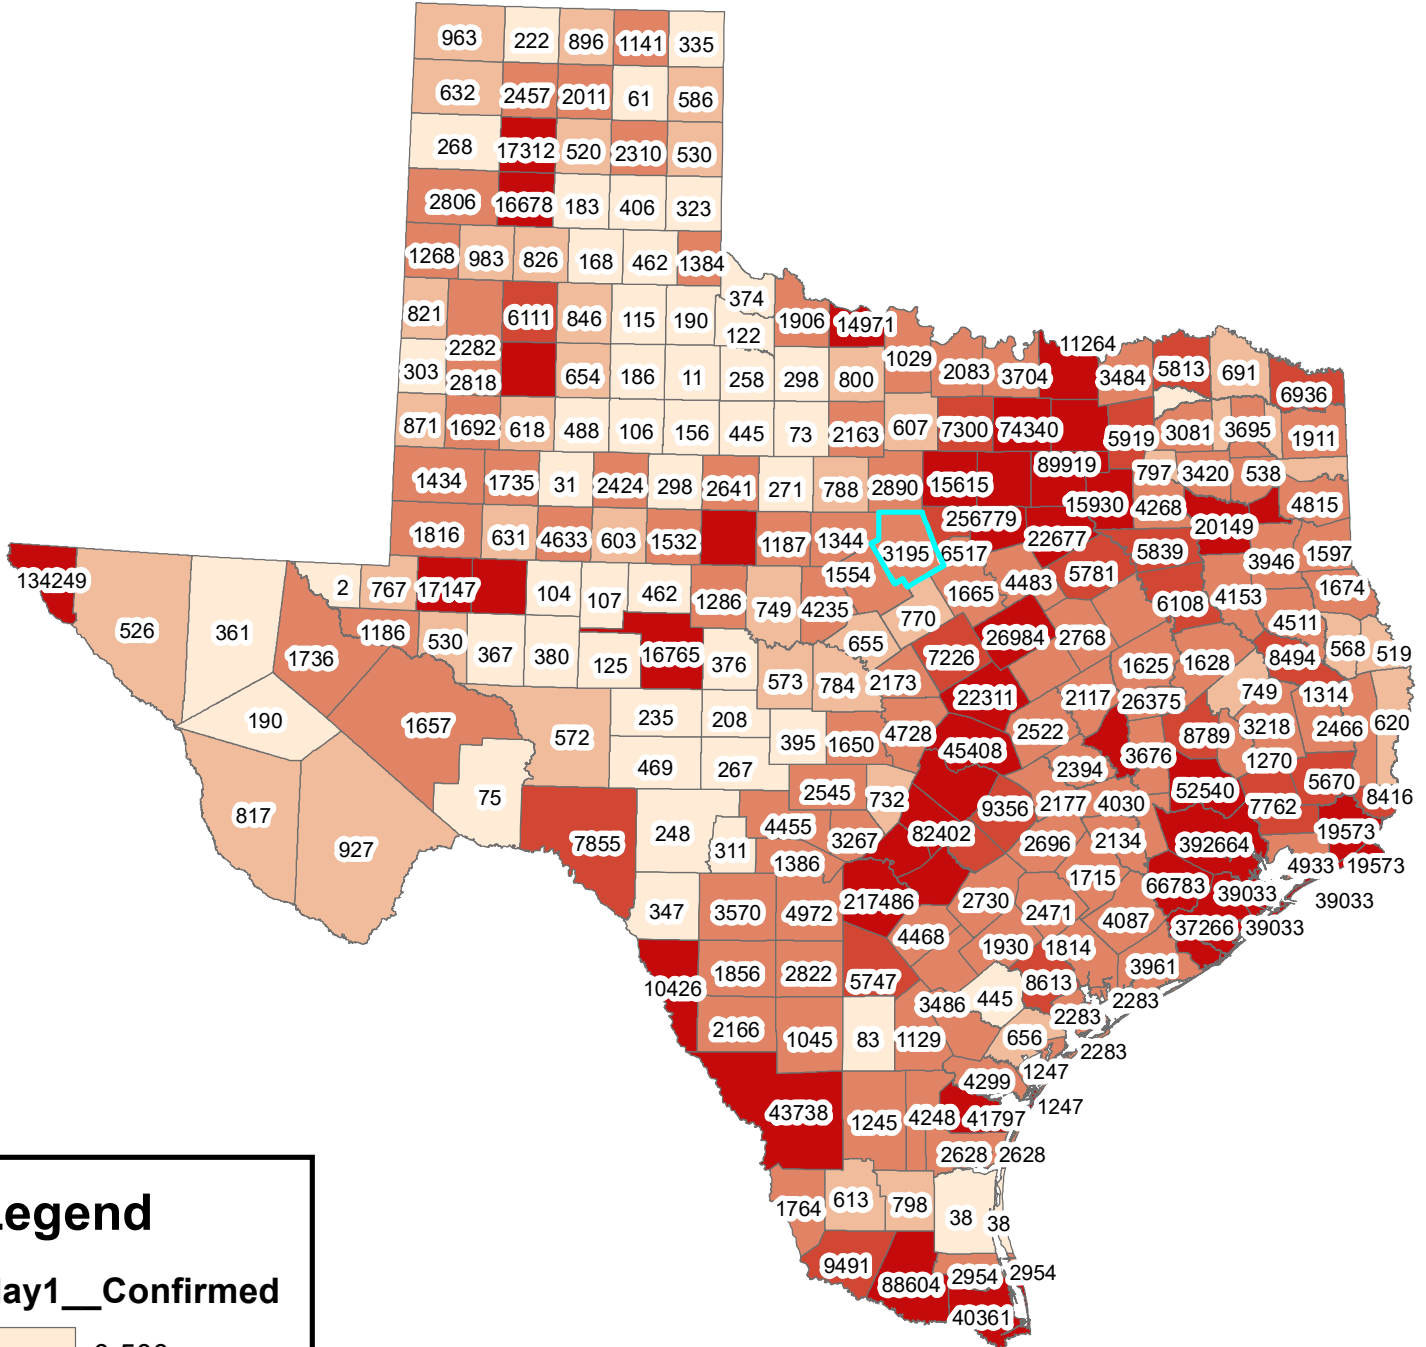

# Texas Covid-19 Confirmed Cases May 1, 2021

**Legend**

**May1\_\_Confirmed**

- 0-500
- 501-1000
- 1001-5000
- 5001-10000
- 10001-392664

The City of Stephenville makes every effort to ensure this map is free of errors but does not warrant the map or its features. The City of Stephenville provides this map without any warranty of any kind whatsoever, either expressed or implied.

[https://github.com/CSSEGISandData/COVID-19/tree/master/csse\\_covid\\_19\\_data/csse\\_covid\\_19\\_daily\\_reports](https://github.com/CSSEGISandData/COVID-19/tree/master/csse_covid_19_data/csse_covid_19_daily_reports)