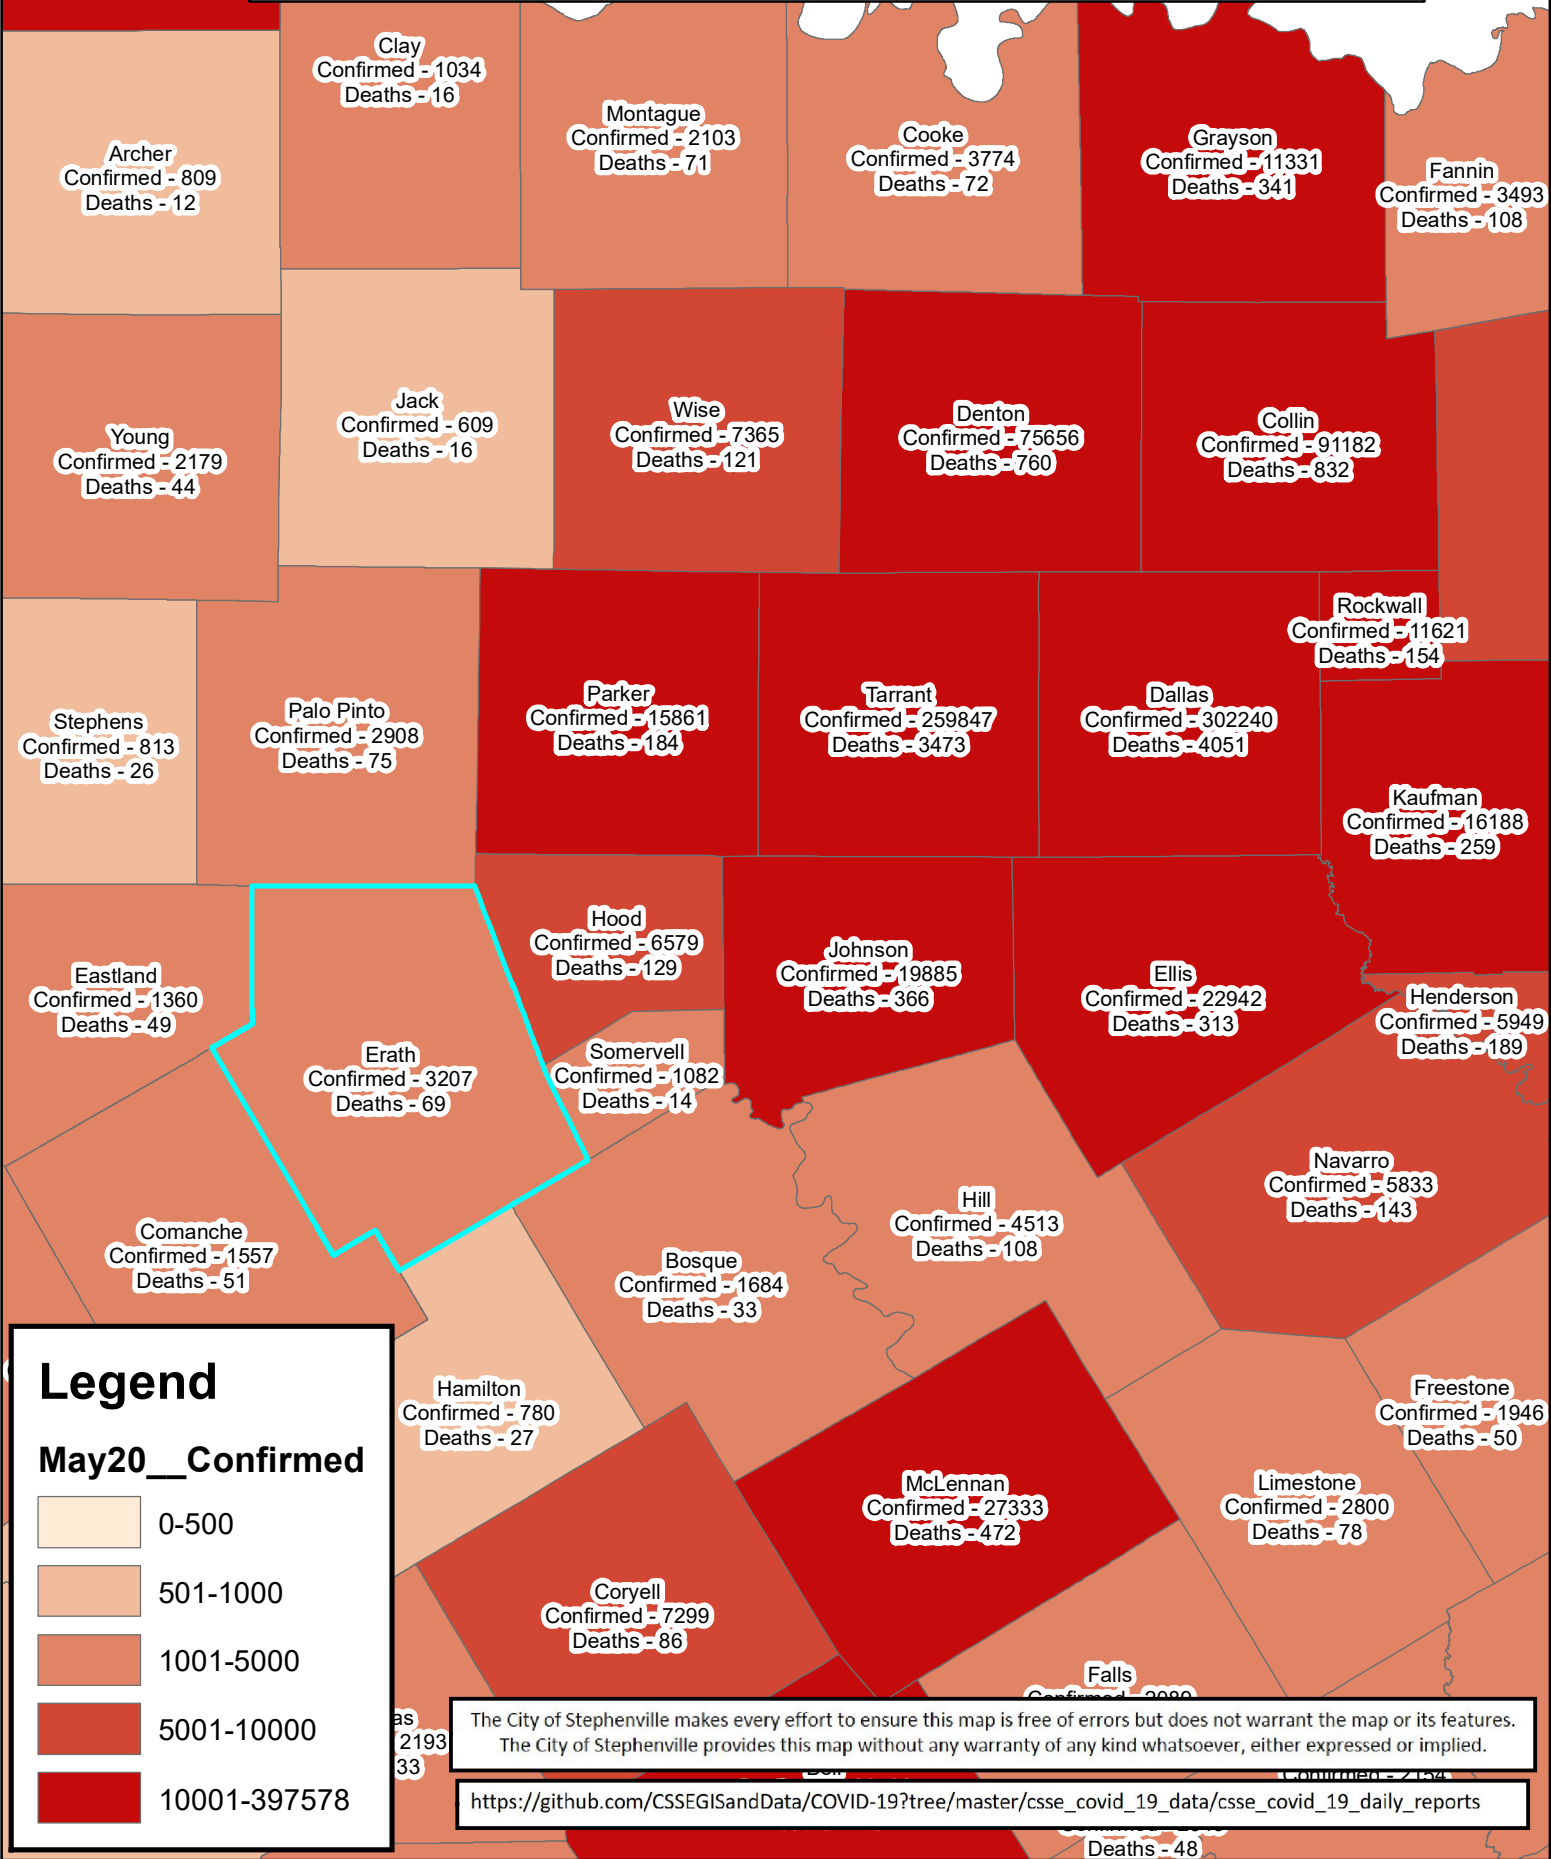

Erath County Area Covid-19 Confirmed Cases

May 20, 2021

Legend

May20__Confirmed

The City of Stephenville makes every effort to ensure this map is free of errors but does not warrant the map or its features. The City of Stephenville provides this map without any warranty of any kind whatsoever, either expressed or implied.

https://github.com/CSSEGISandData/COVID-19/tree/master/csse_covid_19_data/csse_covid_19_daily_reports