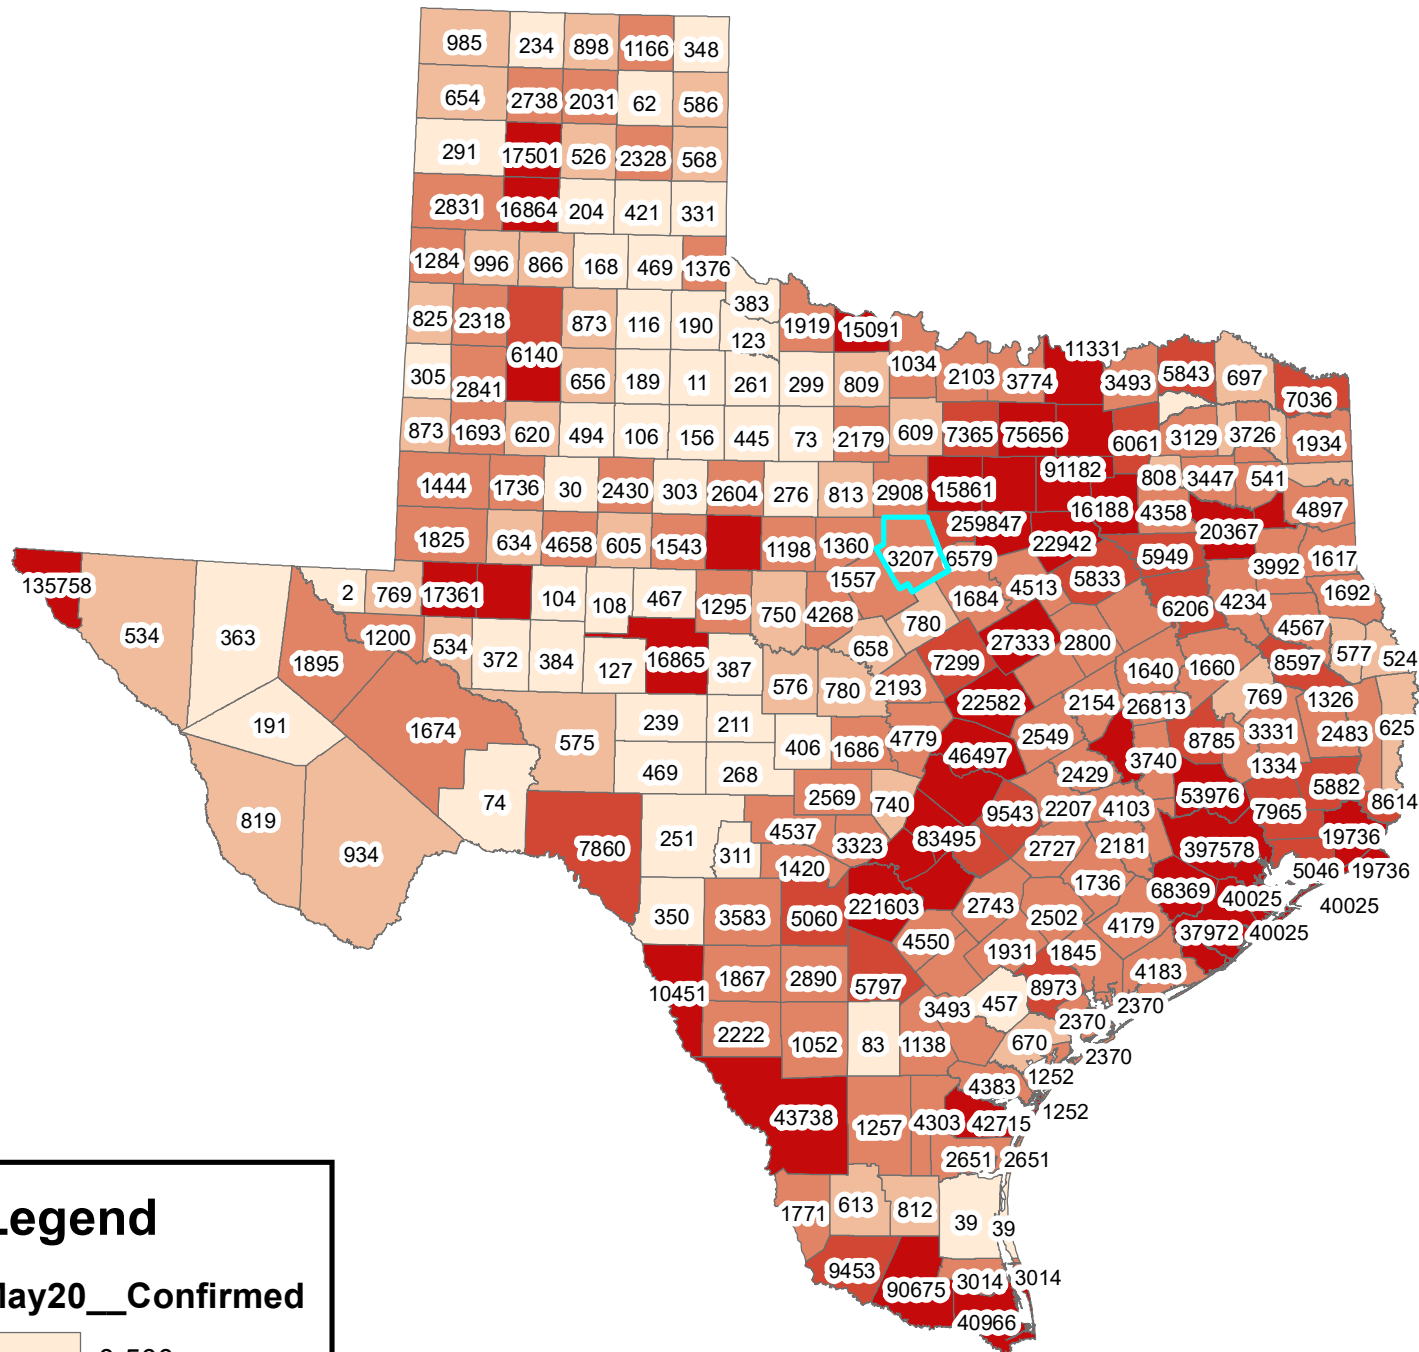

# Texas Covid-19 Confirmed Cases May 20, 2021

### Legend

**May20\_\_Confirmed**

- 0-500
- 501-1000
- 1001-5000
- 5001-10000
- 10001-397578

The City of Stephenville makes every effort to ensure this map is free of errors but does not warrant the map or its features. The City of Stephenville provides this map without any warranty of any kind whatsoever, either expressed or implied.