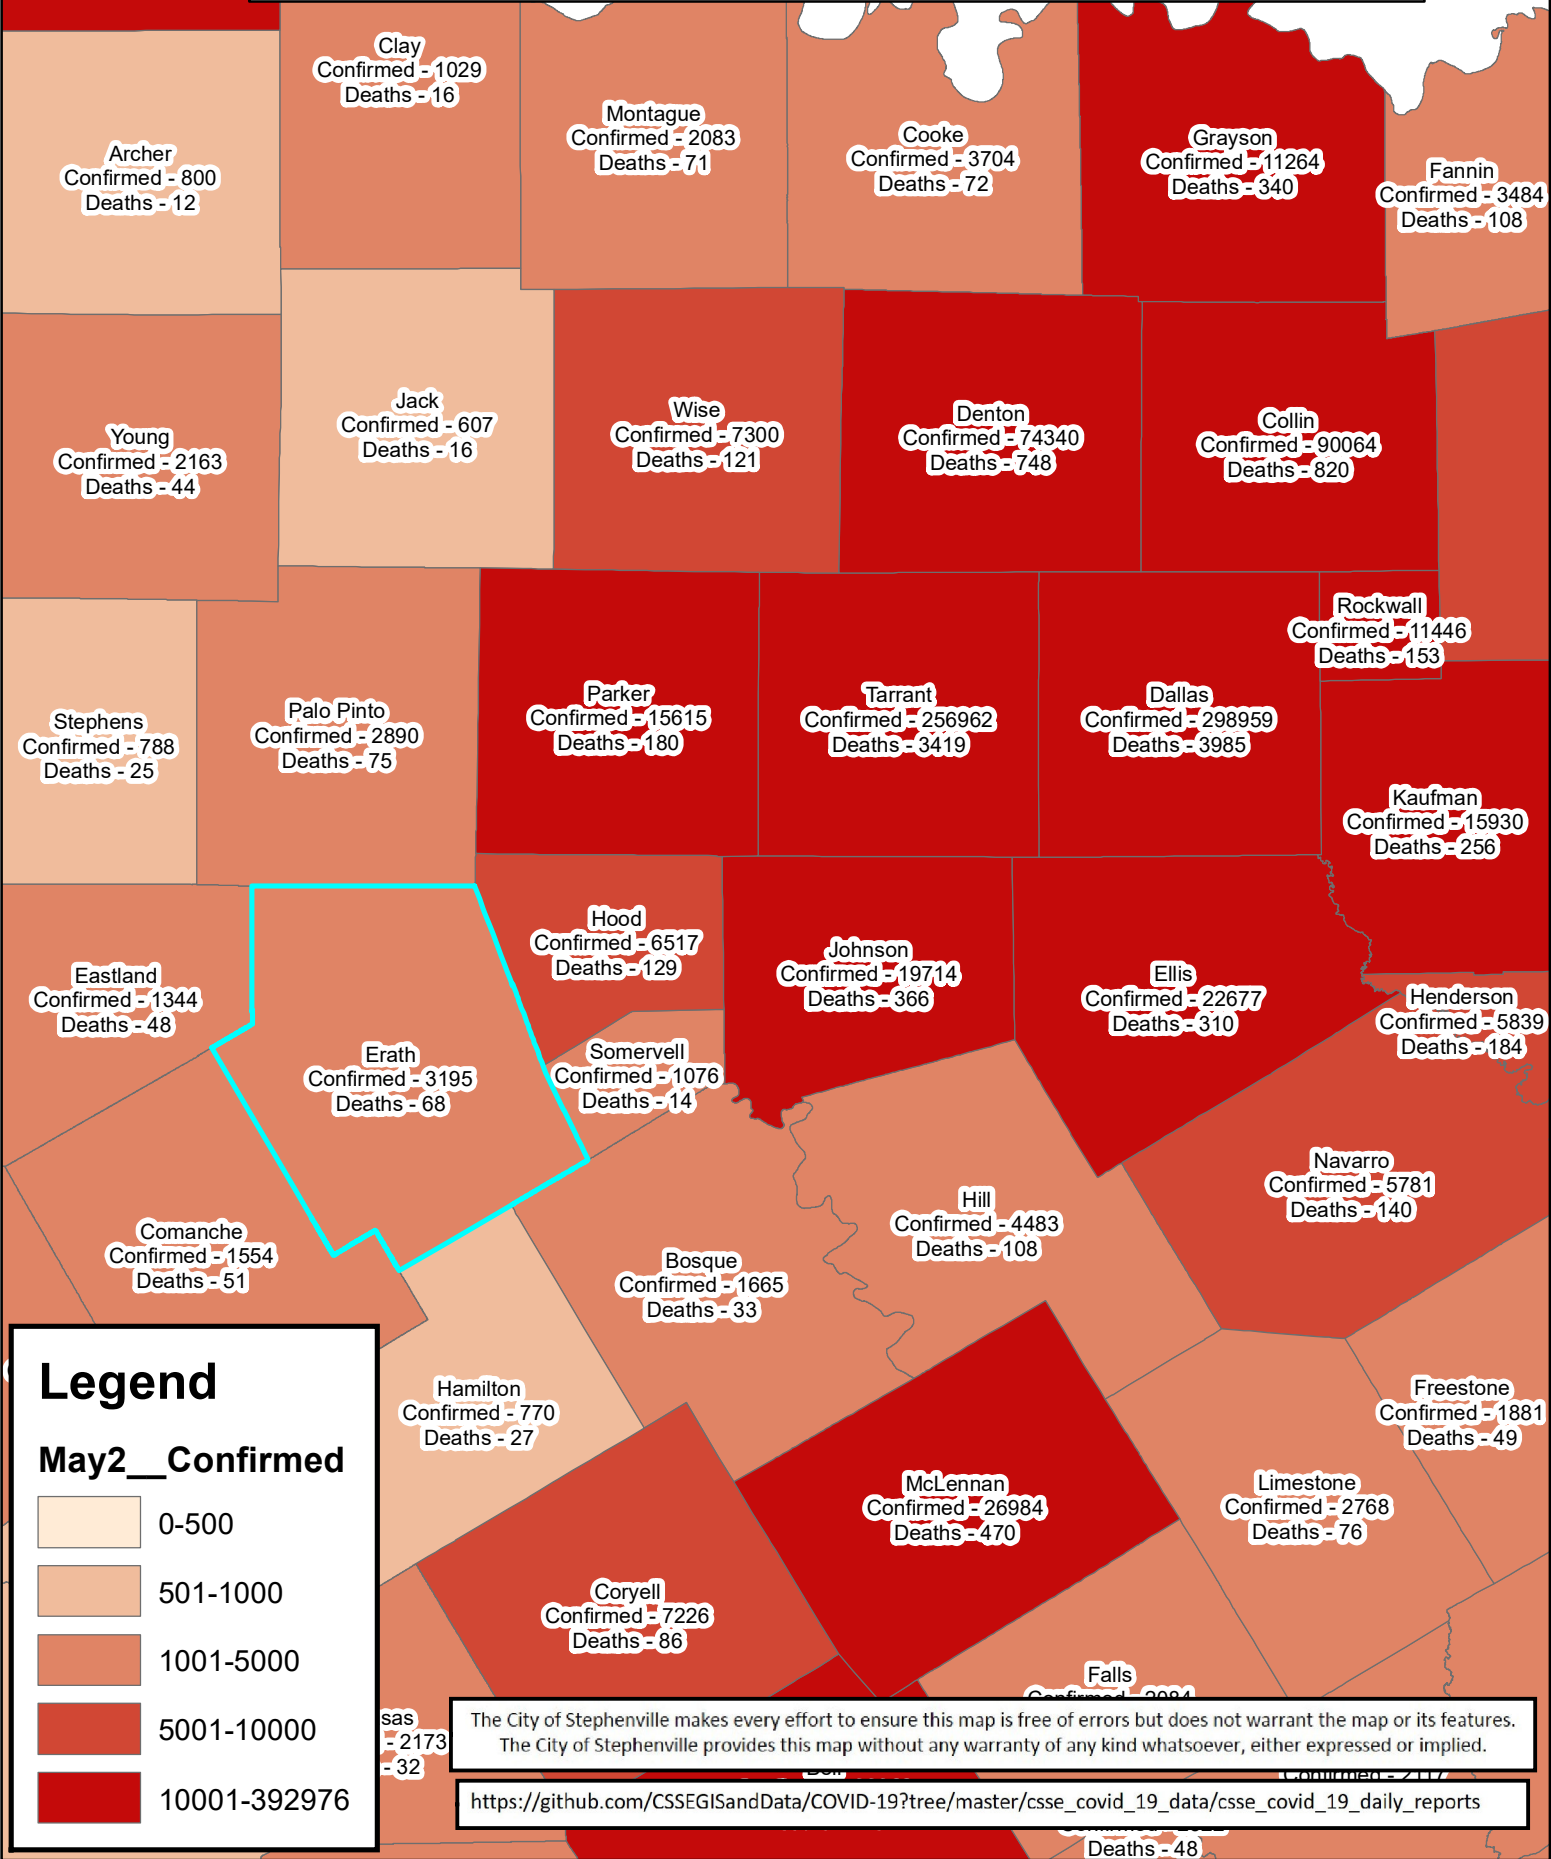

Erath County Area Covid-19 Confirmed Cases

May 2, 2021

Legend

May2__Confirmed

The City of Stephenville makes every effort to ensure this map is free of errors but does not warrant the map or its features. The City of Stephenville provides this map without any warranty of any kind whatsoever, either expressed or implied.

https://github.com/CSSEGISandData/COVID-19/tree/master/csse_covid_19_data/csse_covid_19_daily_reports