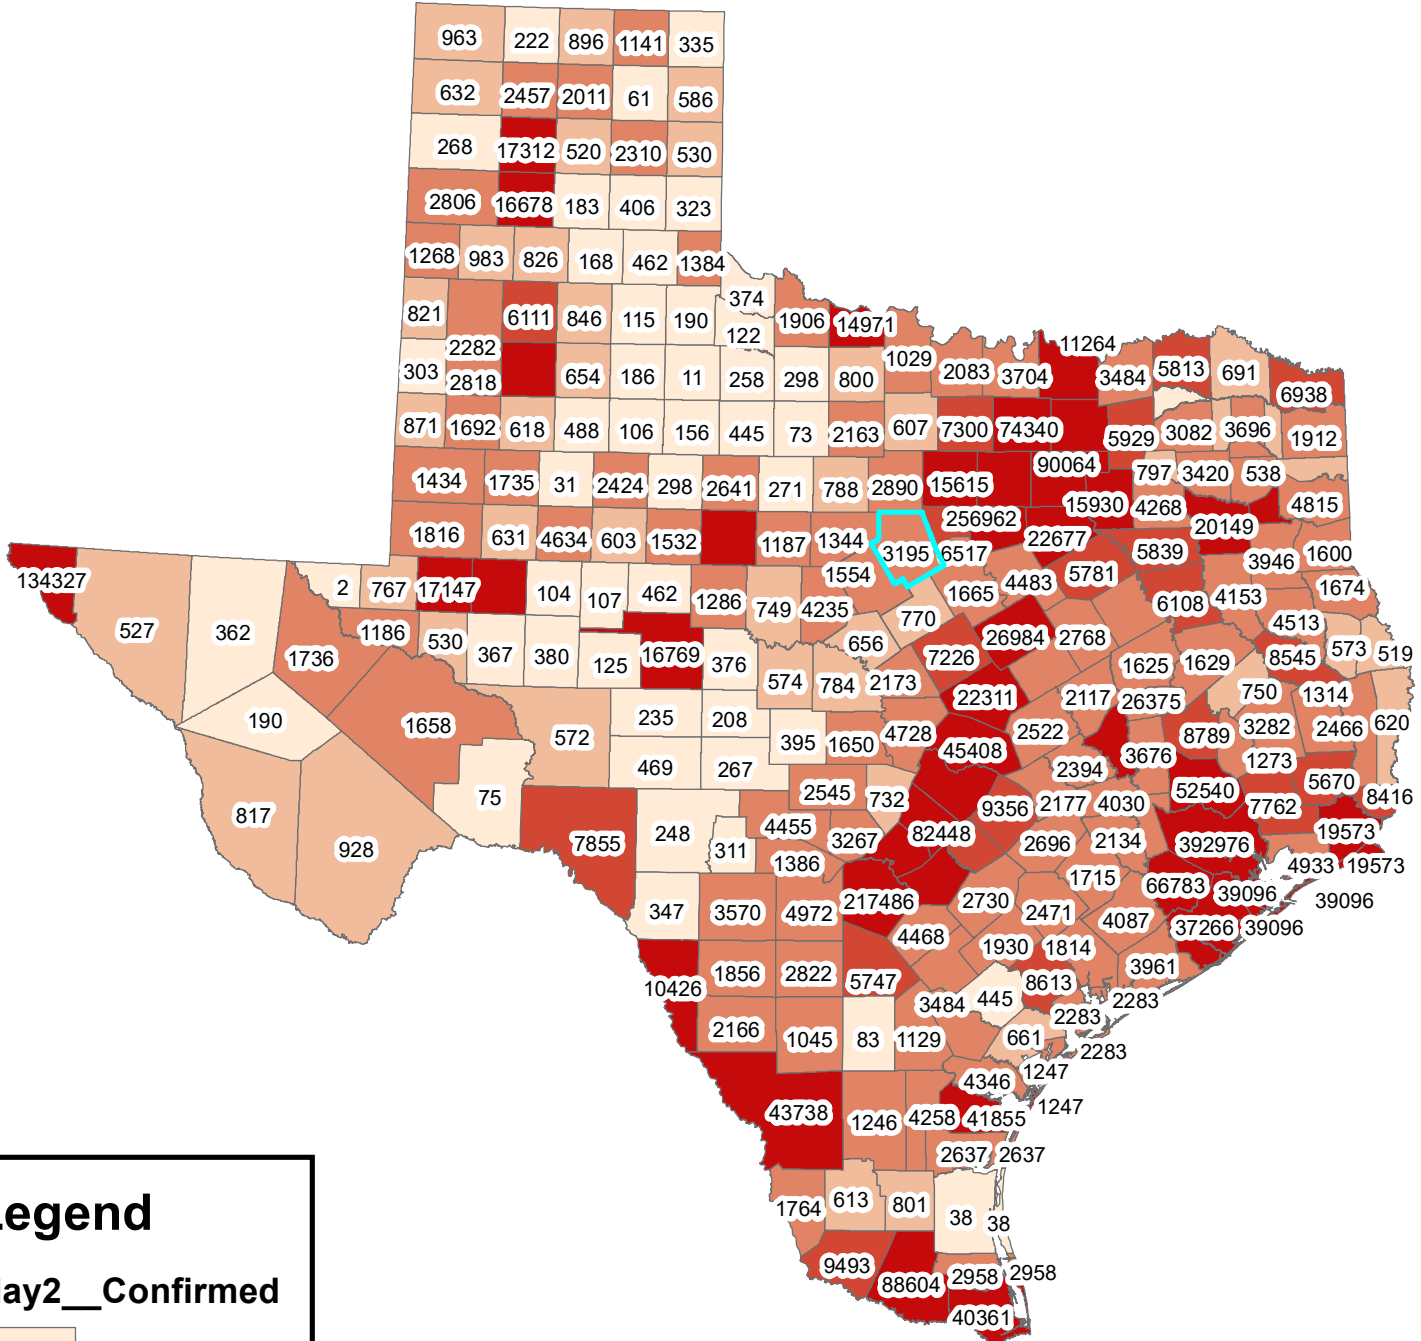

Texas Covid-19 Confirmed Cases May 2, 2021

Legend

May2__Confirmed

- 0-500
- 501-1000
- 1001-5000
- 5001-10000
- 10001-392976

The City of Stephenville makes every effort to ensure this map is free of errors but does not warrant the map or its features. The City of Stephenville provides this map without any warranty of any kind whatsoever, either expressed or implied.

https://github.com/CSSEGISandData/COVID-19/tree/master/csse_covid_19_data/csse_covid_19_daily_reports