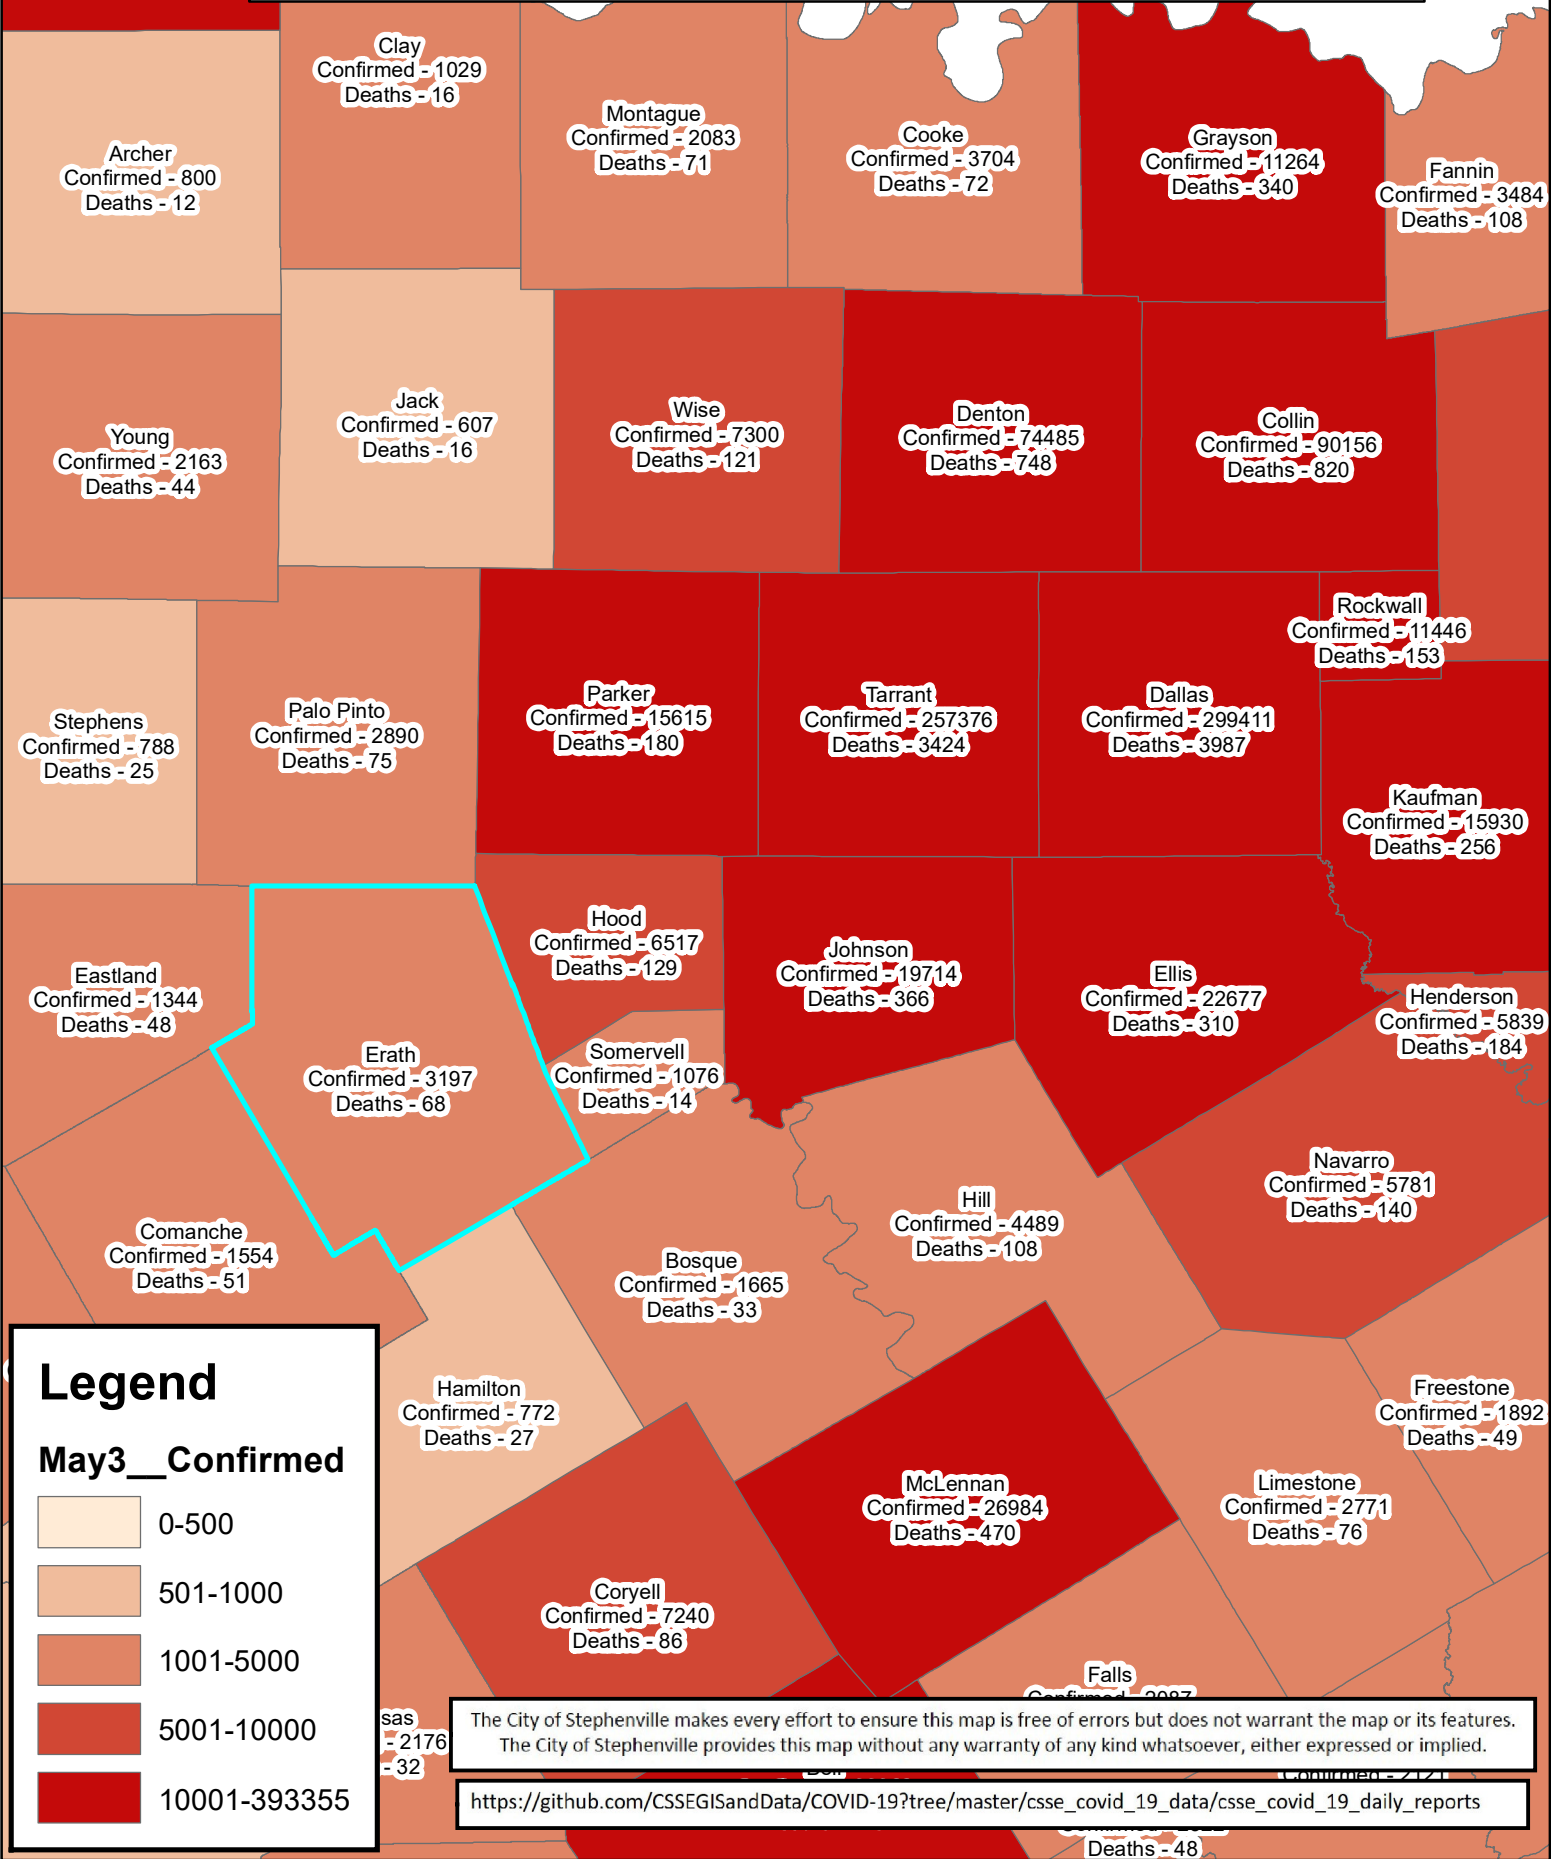

# Erath County Area Covid-19 Confirmed Cases

## May 3, 2021

### Legend