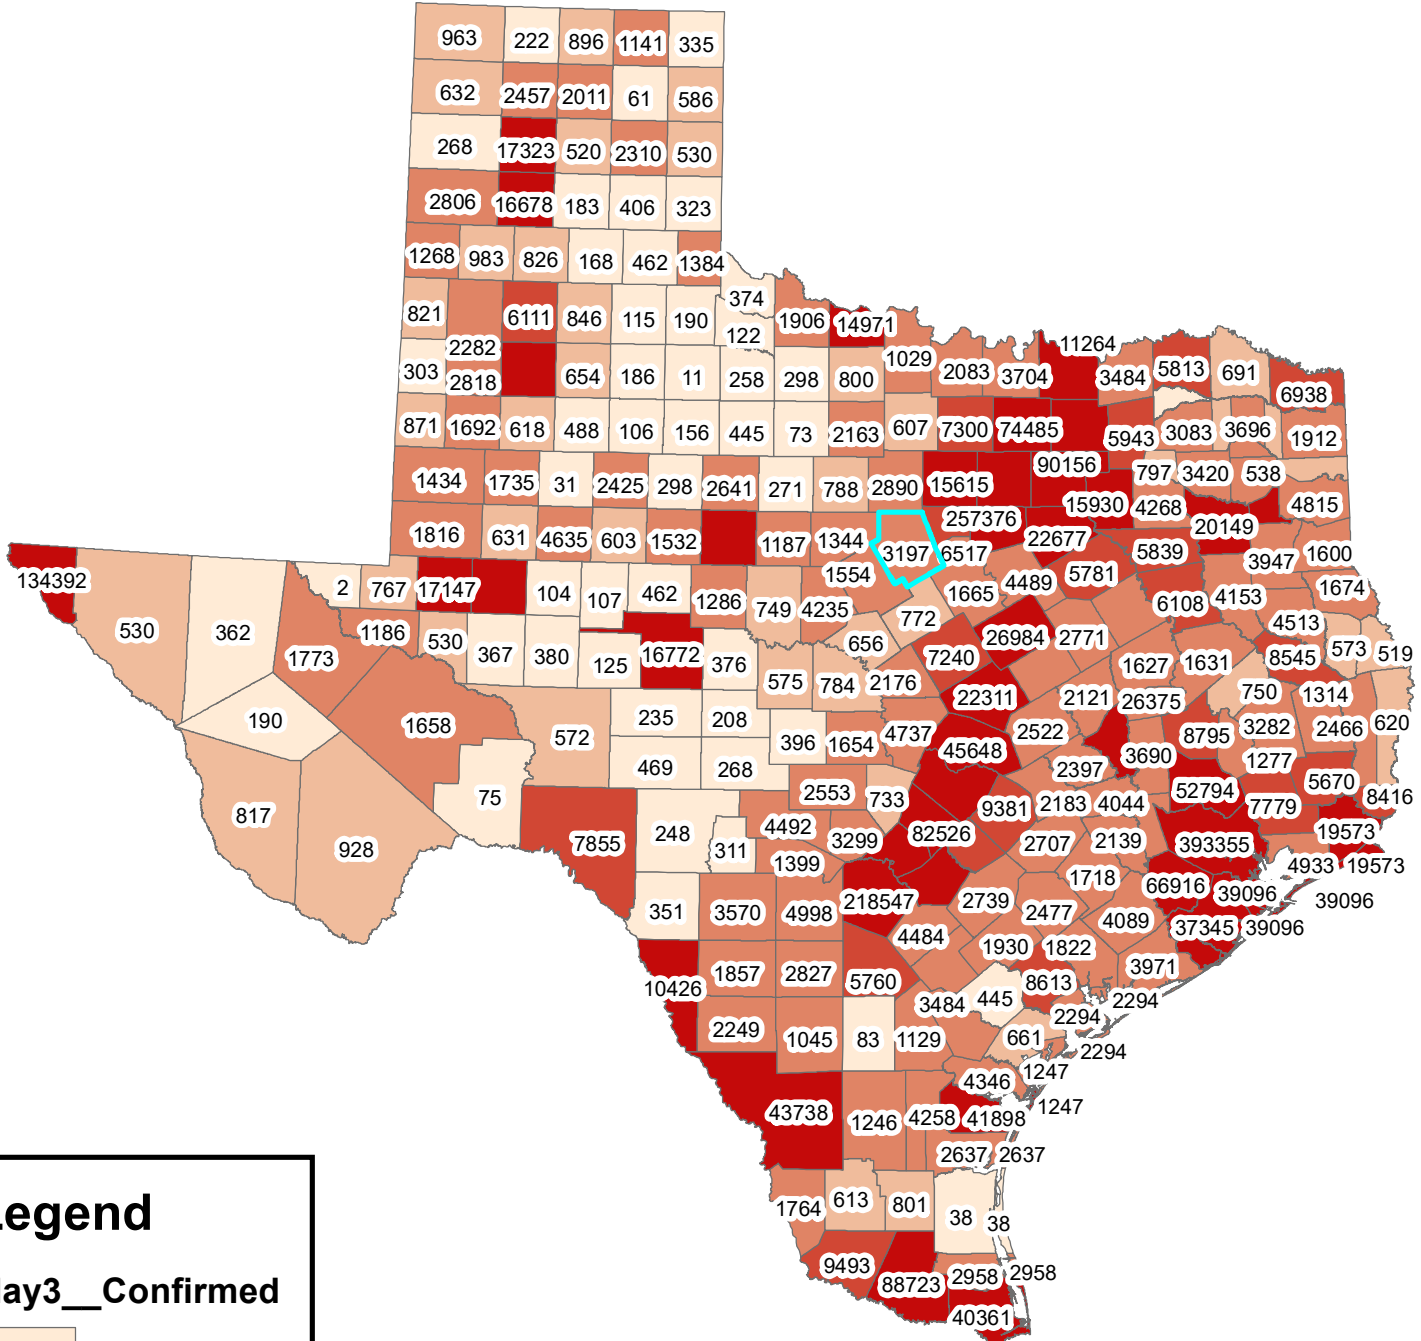

Texas Covid-19 Confirmed Cases May 3, 2021

Legend

May3__Confirmed

- 0-500
- 501-1000
- 1001-5000
- 5001-10000
- 10001-393355

The City of Stephenville makes every effort to ensure this map is free of errors but does not warrant the map or its features. The City of Stephenville provides this map without any warranty of any kind whatsoever, either expressed or implied.

https://github.com/CSSEGISandData/COVID-19/tree/master/csse_covid_19_data/csse_covid_19_daily_reports