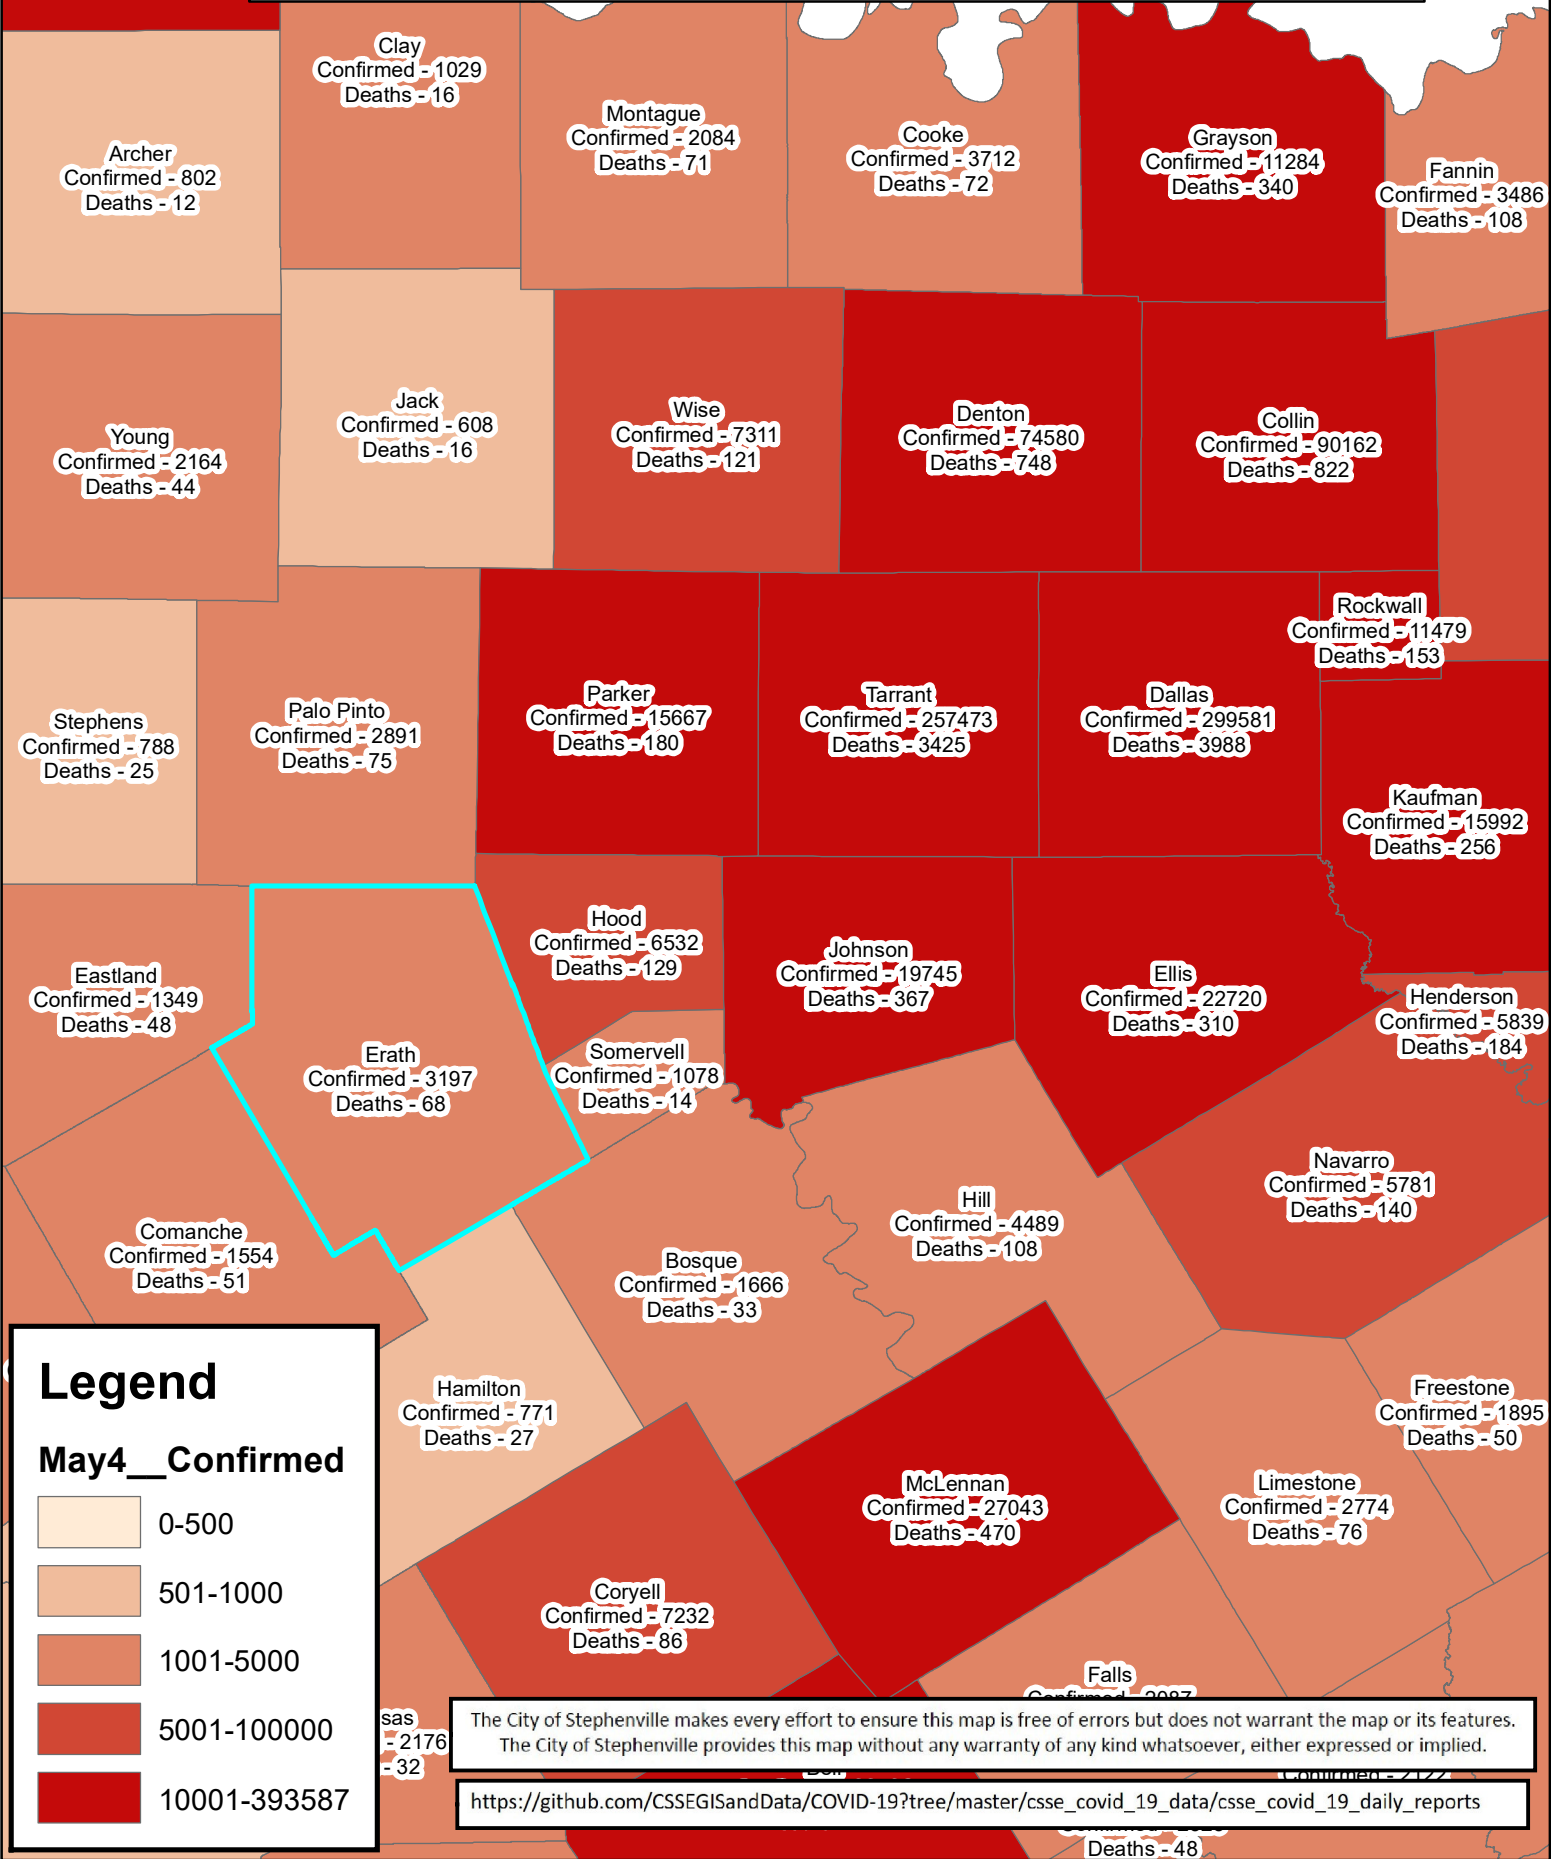

Erath County Area Covid-19 Confirmed Cases

May 4, 2021

Legend

May4__Confirmed

The City of Stephenville makes every effort to ensure this map is free of errors but does not warrant the map or its features. The City of Stephenville provides this map without any warranty of any kind whatsoever, either expressed or implied.

https://github.com/CSSEGISandData/COVID-19/tree/master/csse_covid_19_data/csse_covid_19_daily_reports