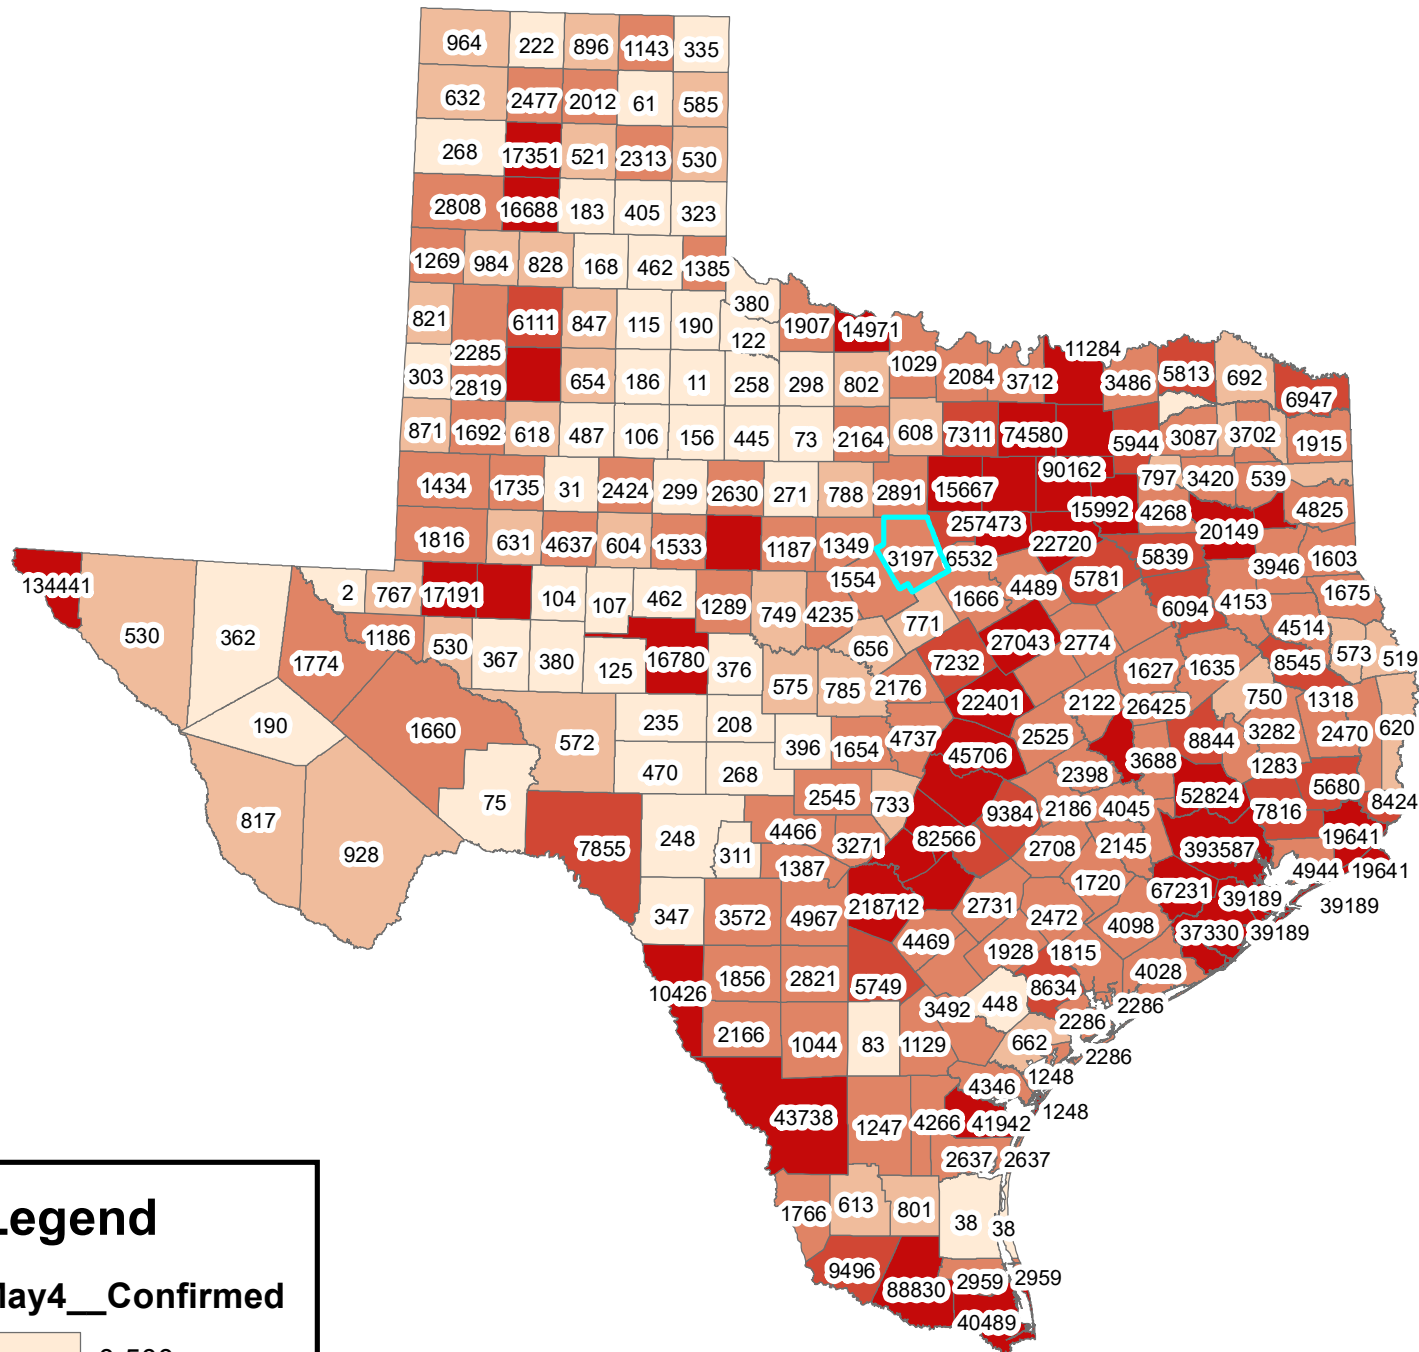

Texas Covid-19 Confirmed Cases May 4, 2021

Legend

May4__Confirmed

The City of Stephenville makes every effort to ensure this map is free of errors but does not warrant the map or its features. The City of Stephenville provides this map without any warranty of any kind whatsoever, either expressed or implied.

https://github.com/CSSEGISandData/COVID-19/tree/master/csse_covid_19_data/csse_covid_19_daily_reports