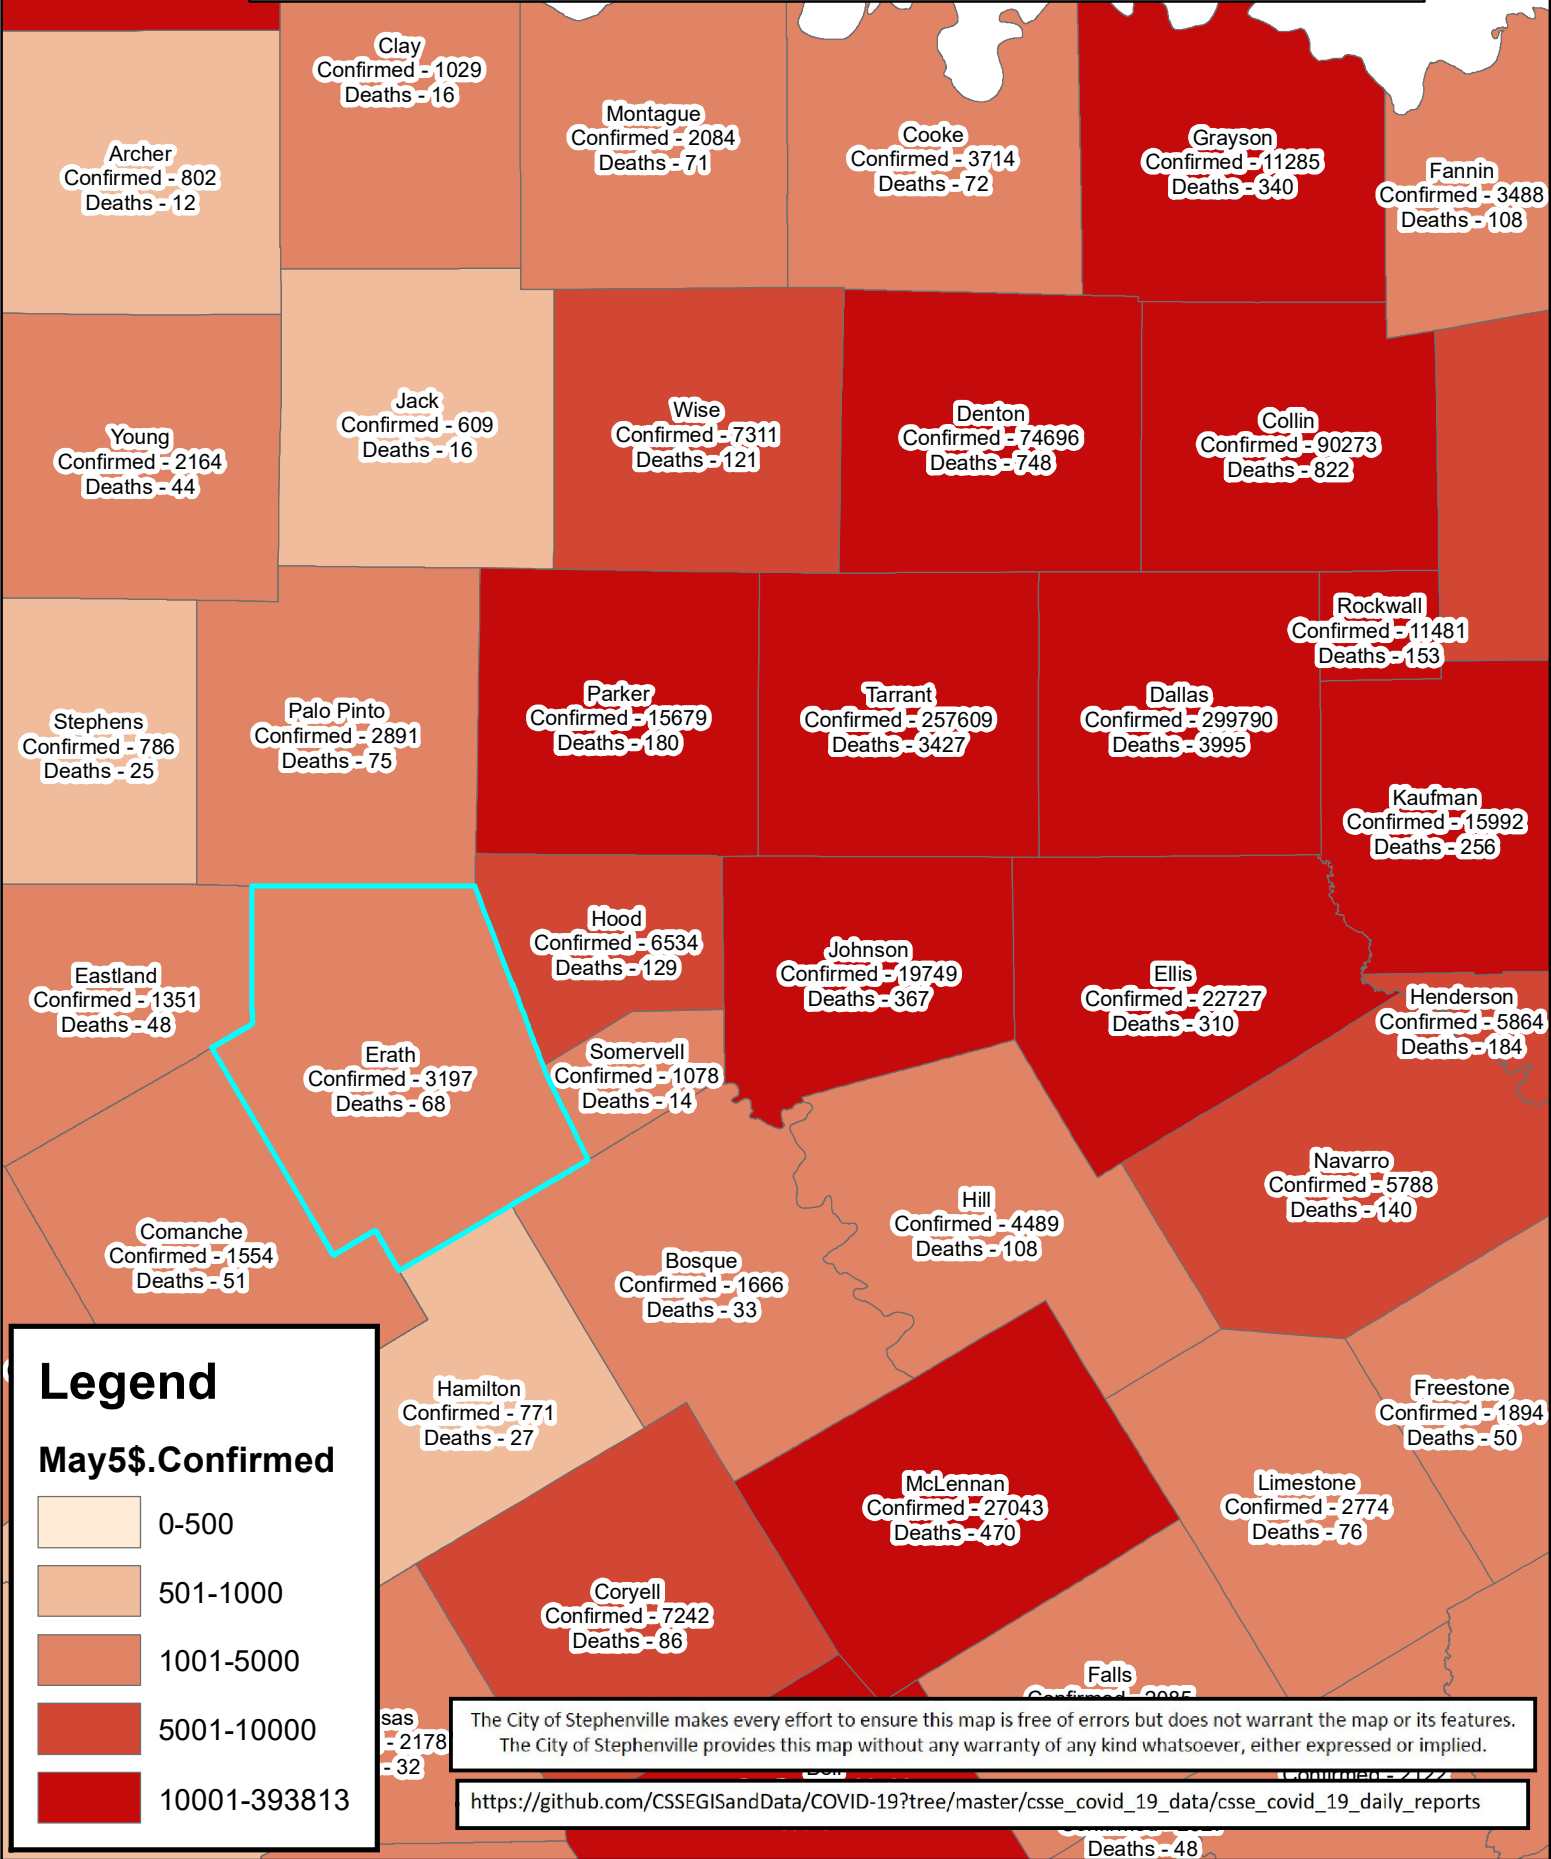

Erath County Area Covid-19 Confirmed Cases

May 5, 2021

Legend

May5\$.Confirmed

The City of Stephenville makes every effort to ensure this map is free of errors but does not warrant the map or its features. The City of Stephenville provides this map without any warranty of any kind whatsoever, either expressed or implied.

https://github.com/CSSEGISandData/COVID-19/tree/master/csse_covid_19_data/csse_covid_19_daily_reports