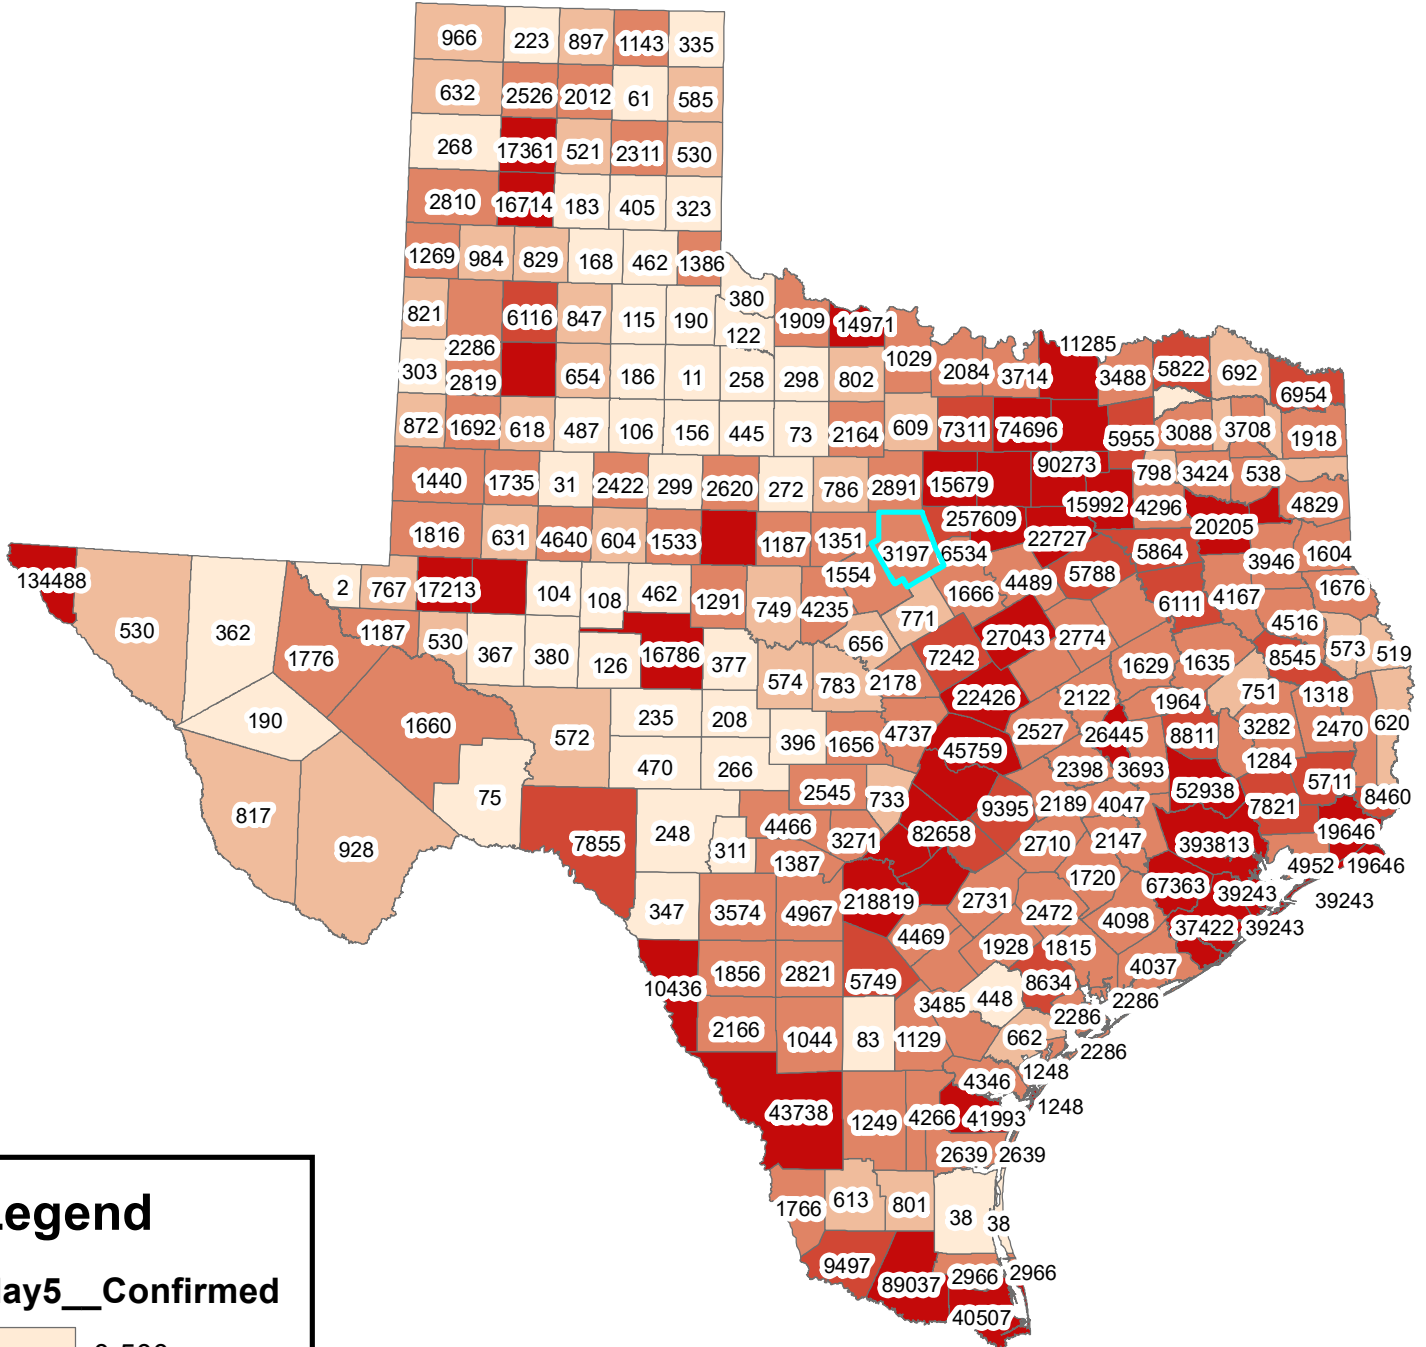

Texas Covid-19 Confirmed Cases

May 5, 2021

Legend

May5__Confirmed

The City of Stephenville makes every effort to ensure this map is free of errors but does not warrant the map or its features. The City of Stephenville provides this map without any warranty of any kind whatsoever, either expressed or implied.

https://github.com/CSSEGISandData/COVID-19/tree/master/csse_covid_19_data/csse_covid_19_daily_reports