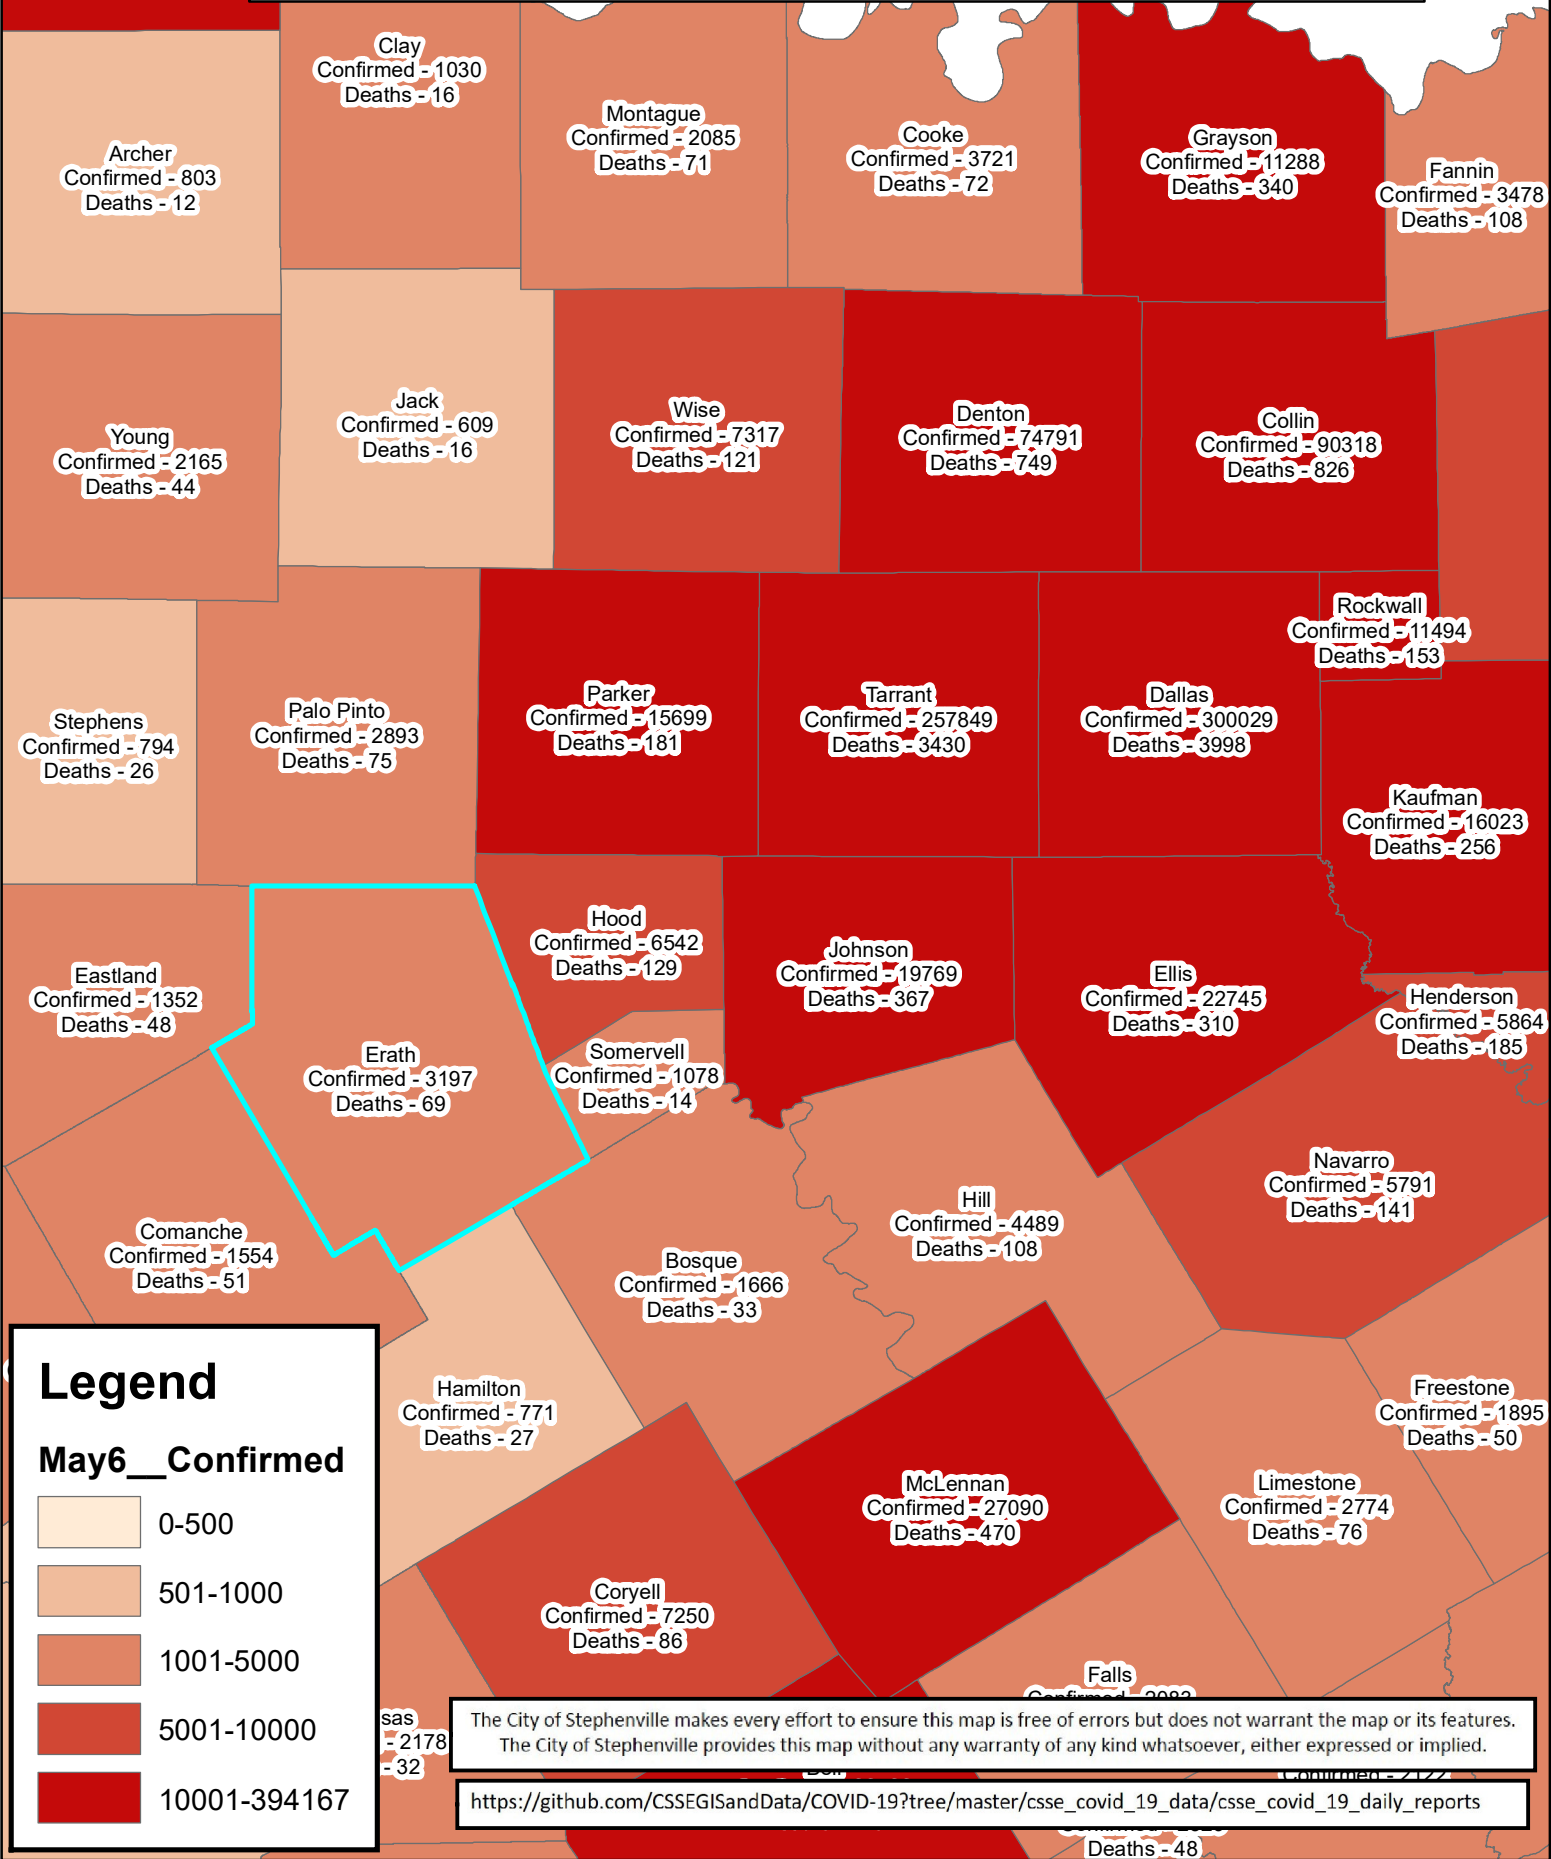

Erath County Area Covid-19 Confirmed Cases

May 6, 2021

Legend

May6__Confirmed

The City of Stephenville makes every effort to ensure this map is free of errors but does not warrant the map or its features. The City of Stephenville provides this map without any warranty of any kind whatsoever, either expressed or implied.

https://github.com/CSSEGISandData/COVID-19/tree/master/csse_covid_19_data/csse_covid_19_daily_reports