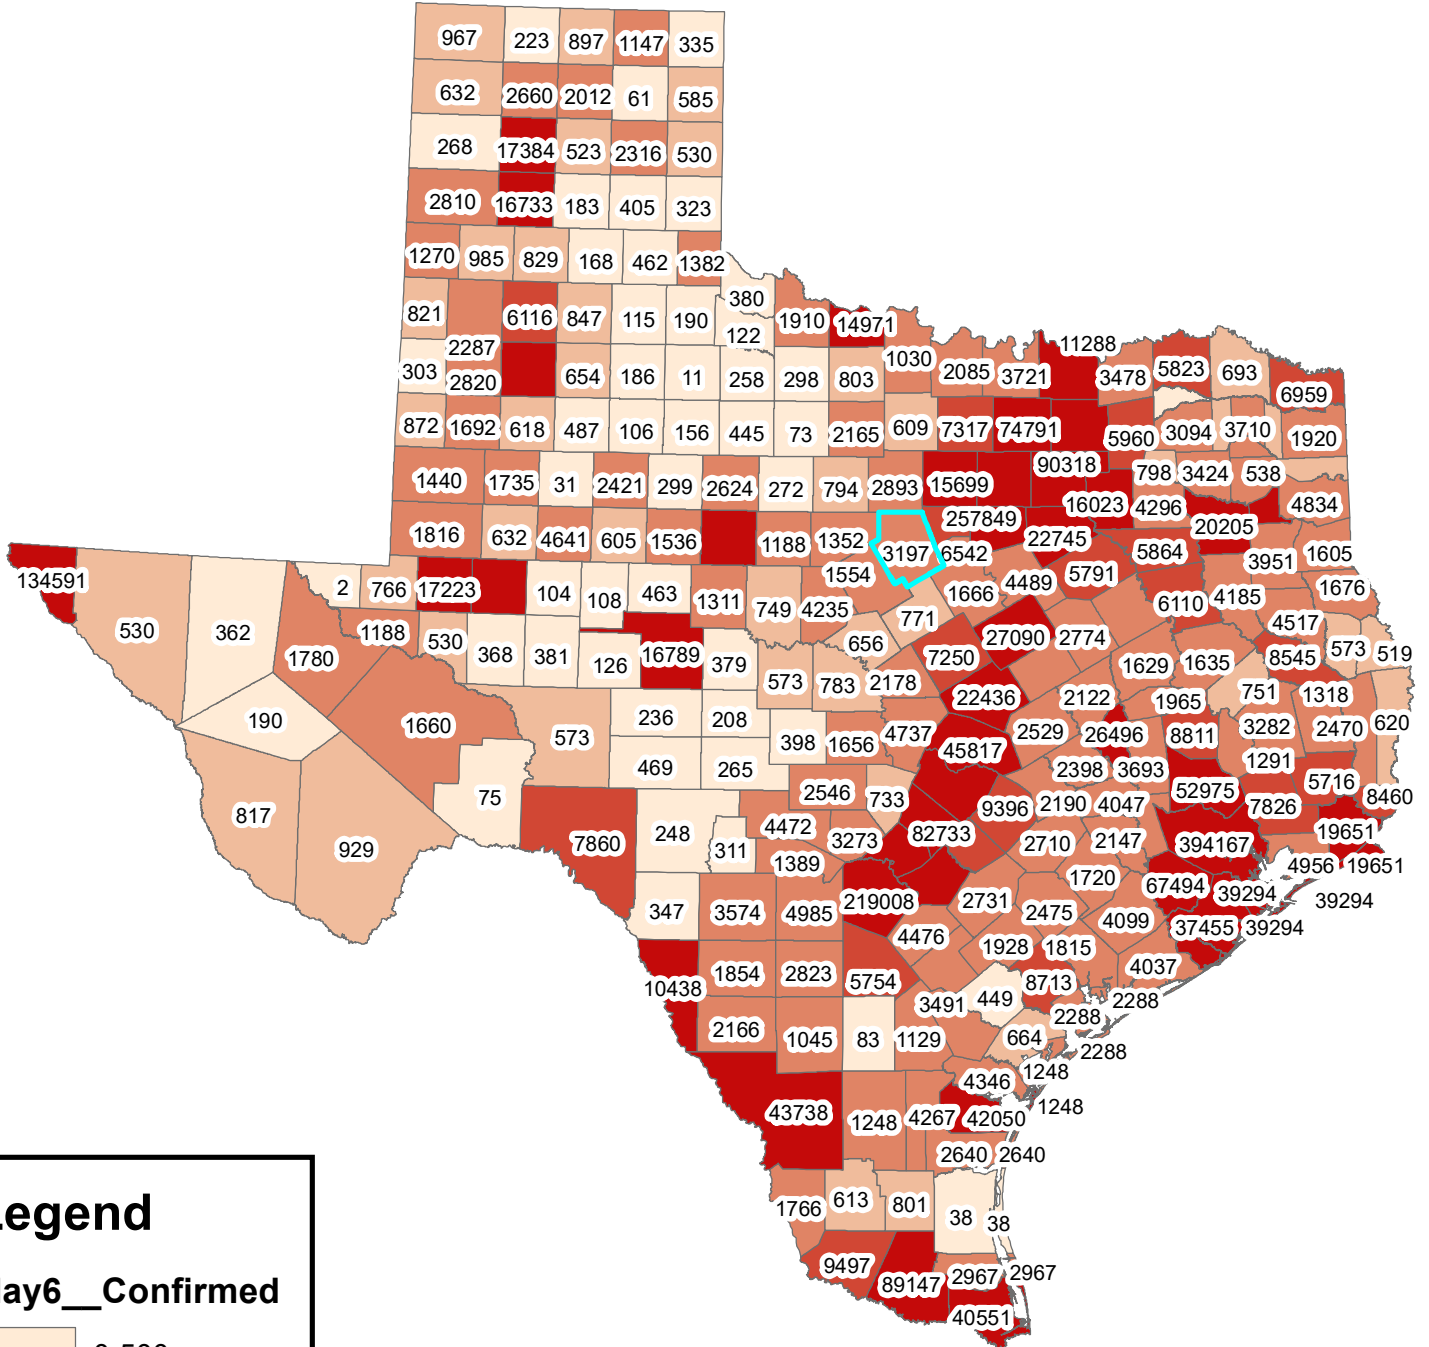

Texas Covid-19 Confirmed Cases May 6, 2021

Legend

May6__Confirmed

- 0-500
- 501-1000
- 1001-5000
- 5001-10000
- 10001-394167

The City of Stephenville makes every effort to ensure this map is free of errors but does not warrant the map or its features. The City of Stephenville provides this map without any warranty of any kind whatsoever, either expressed or implied.

https://github.com/CSSEGISandData/COVID-19/tree/master/csse_covid_19_data/csse_covid_19_daily_reports