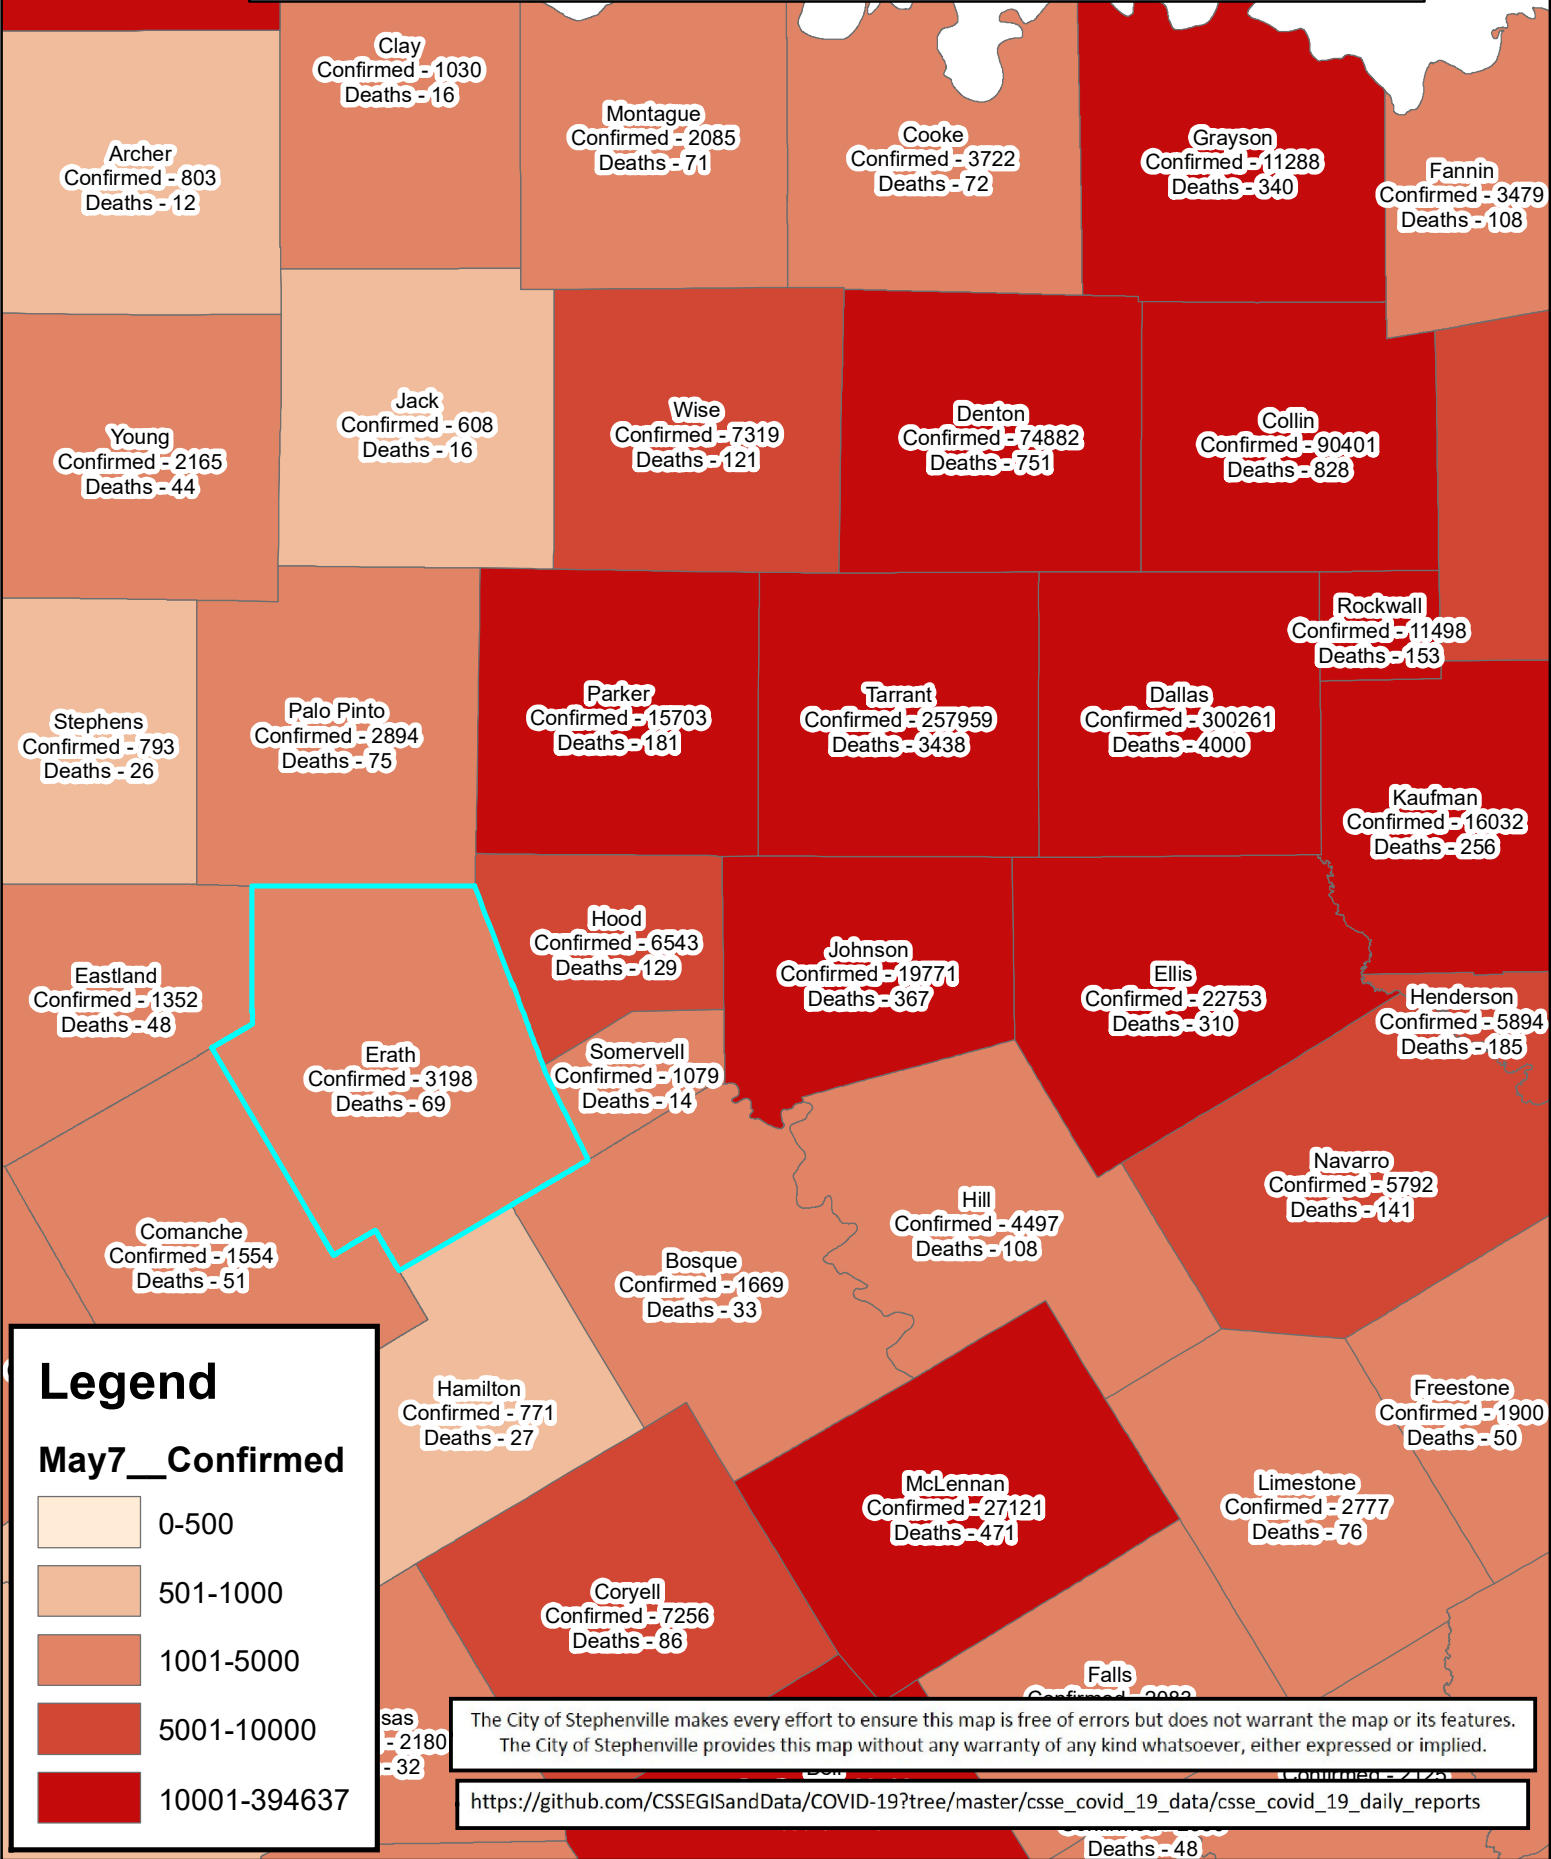

Erath County Area Covid-19 Confirmed Cases

May 7, 2021

Legend

May7__Confirmed

The City of Stephenville makes every effort to ensure this map is free of errors but does not warrant the map or its features. The City of Stephenville provides this map without any warranty of any kind whatsoever, either expressed or implied.

https://github.com/CSSEGISandData/COVID-19/tree/master/csse_covid_19_data/csse_covid_19_daily_reports