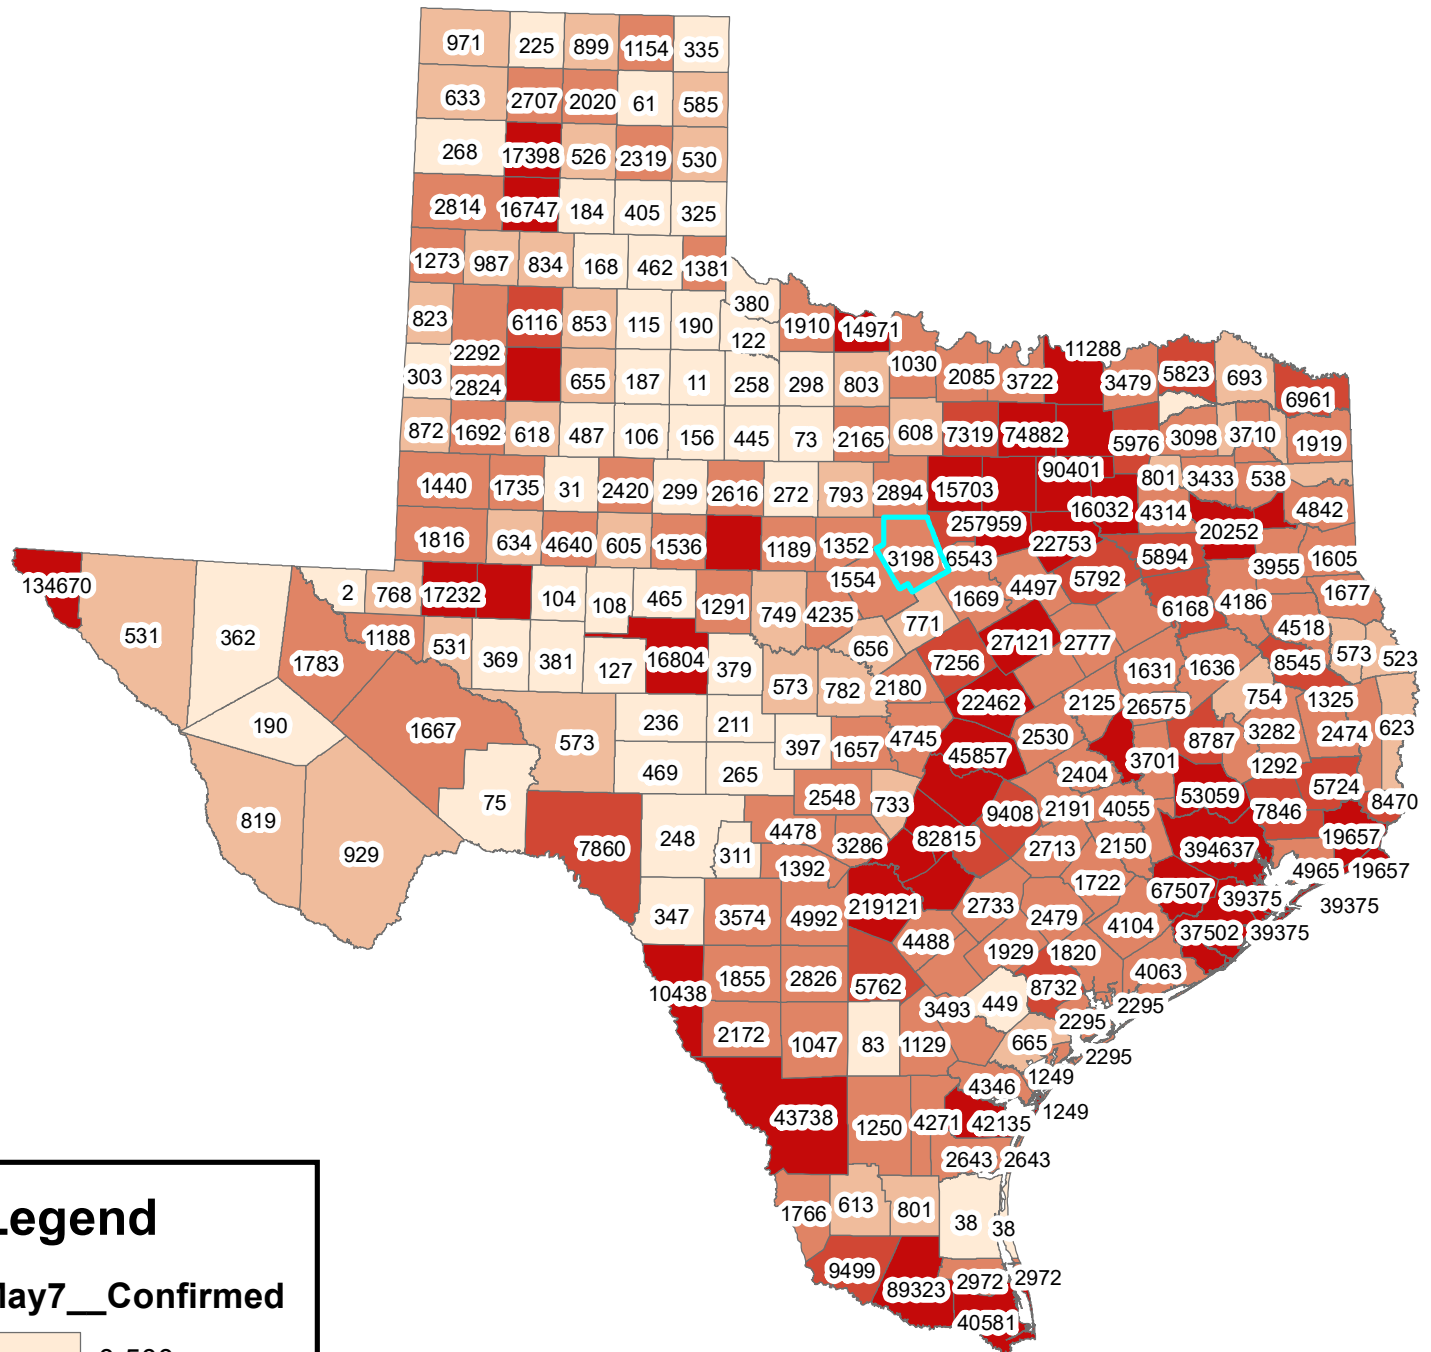

Texas Covid-19 Confirmed Cases May 7, 2021

Legend

May7__Confirmed

- 0-500
- 501-1000
- 1001-5000
- 5001-10000
- 10001-394637

The City of Stephenville makes every effort to ensure this map is free of errors but does not warrant the map or its features. The City of Stephenville provides this map without any warranty of any kind whatsoever, either expressed or implied.

https://github.com/CSSEGISandData/COVID-19/tree/master/csse_covid_19_data/csse_covid_19_daily_reports