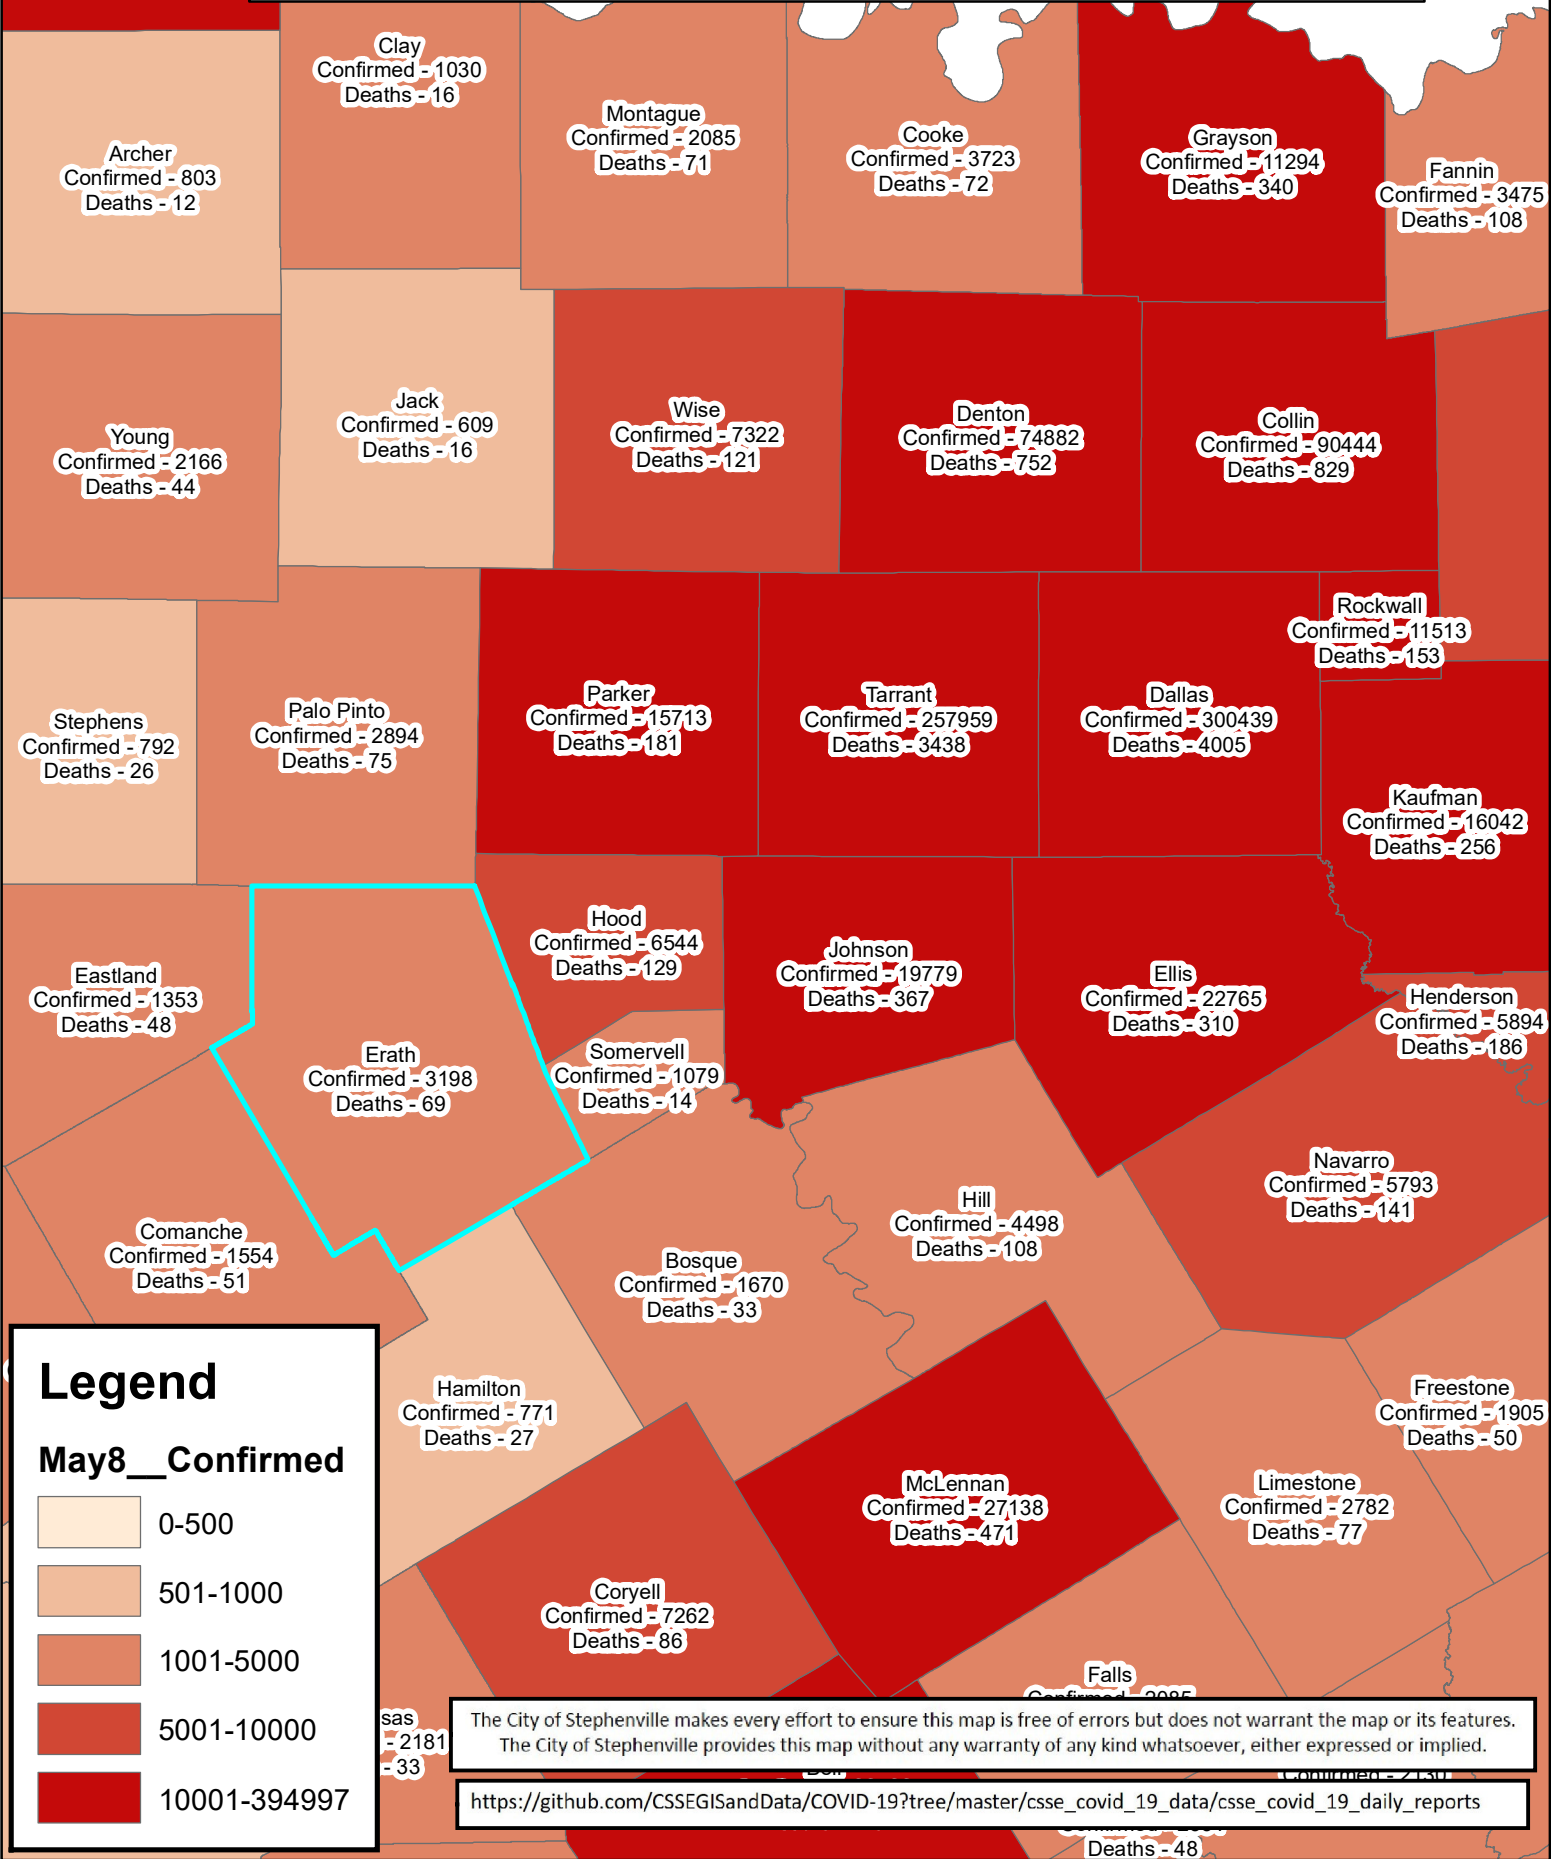

Erath County Area Covid-19 Confirmed Cases

May 8, 2021

Legend

May8__Confirmed

The City of Stephenville makes every effort to ensure this map is free of errors but does not warrant the map or its features. The City of Stephenville provides this map without any warranty of any kind whatsoever, either expressed or implied.

https://github.com/CSSEGISandData/COVID-19/tree/master/csse_covid_19_data/csse_covid_19_daily_reports