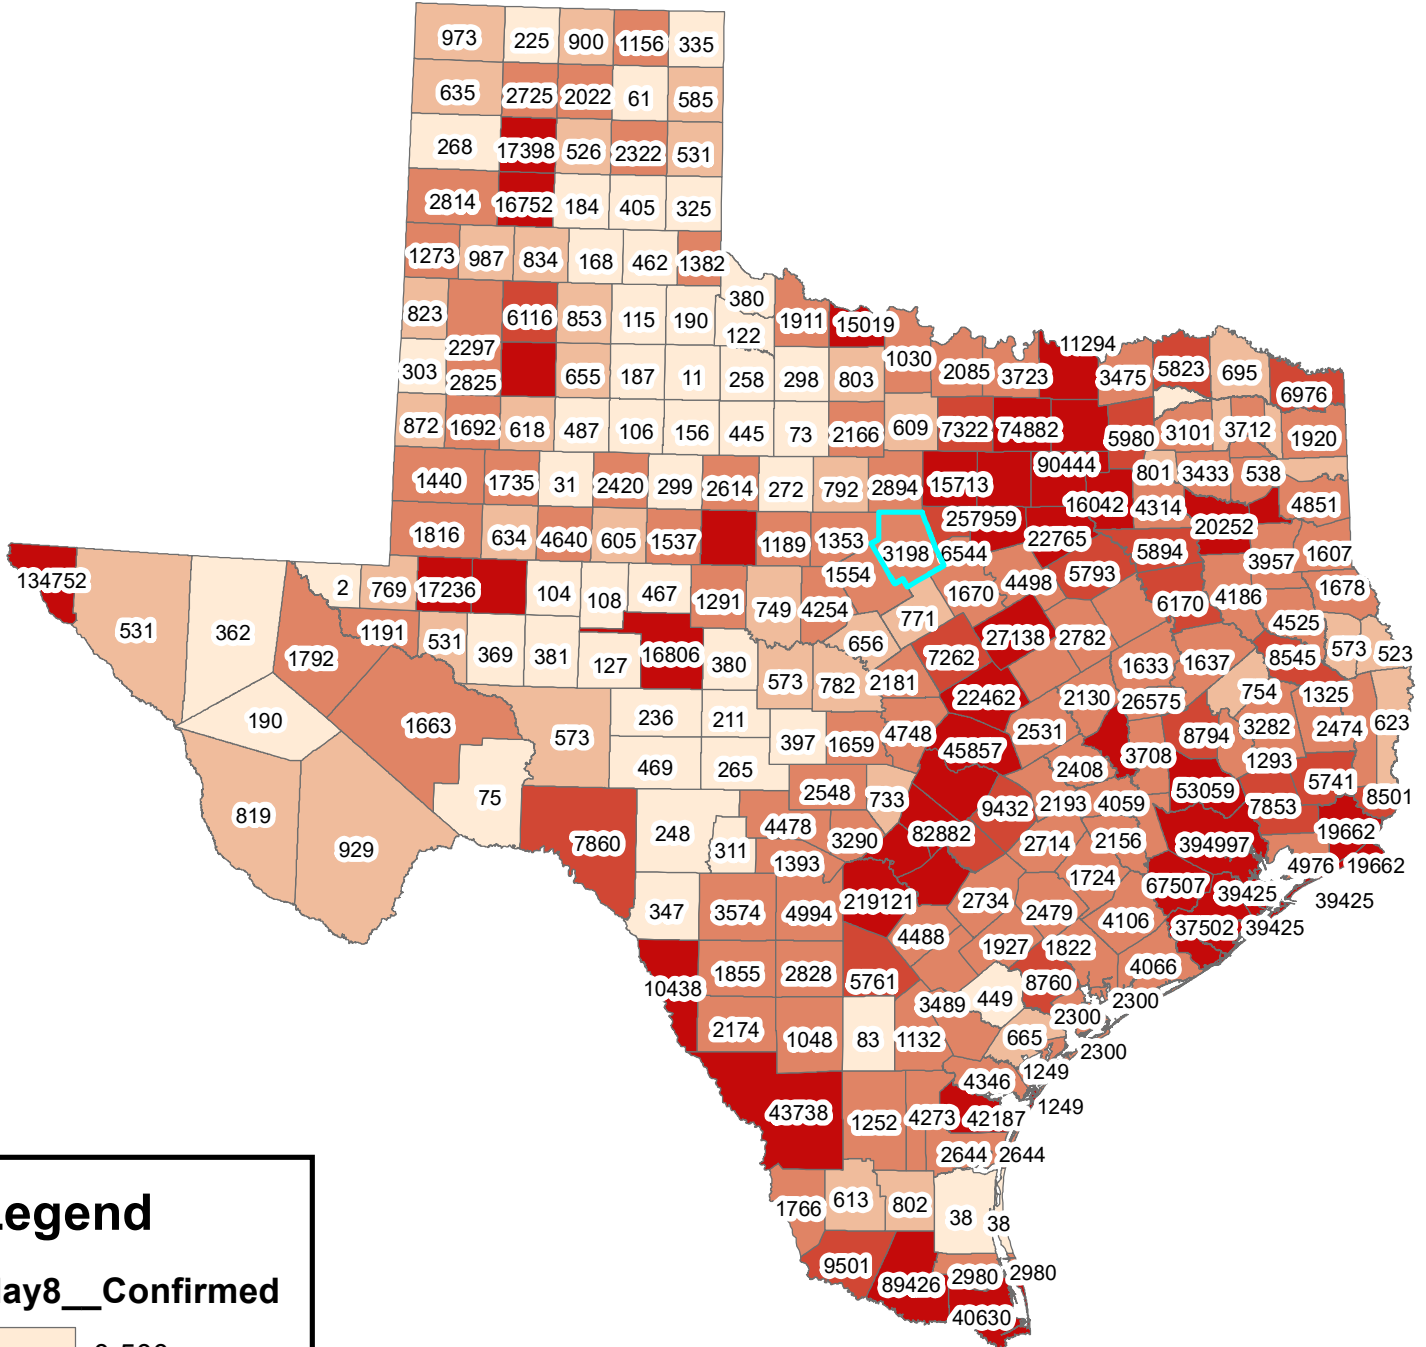

Texas Covid-19 Confirmed Cases May 8, 2021

Legend

May8__Confirmed

The City of Stephenville makes every effort to ensure this map is free of errors but does not warrant the map or its features. The City of Stephenville provides this map without any warranty of any kind whatsoever, either expressed or implied.

https://github.com/CSSEGISandData/COVID-19/tree/master/csse_covid_19_data/csse_covid_19_daily_reports