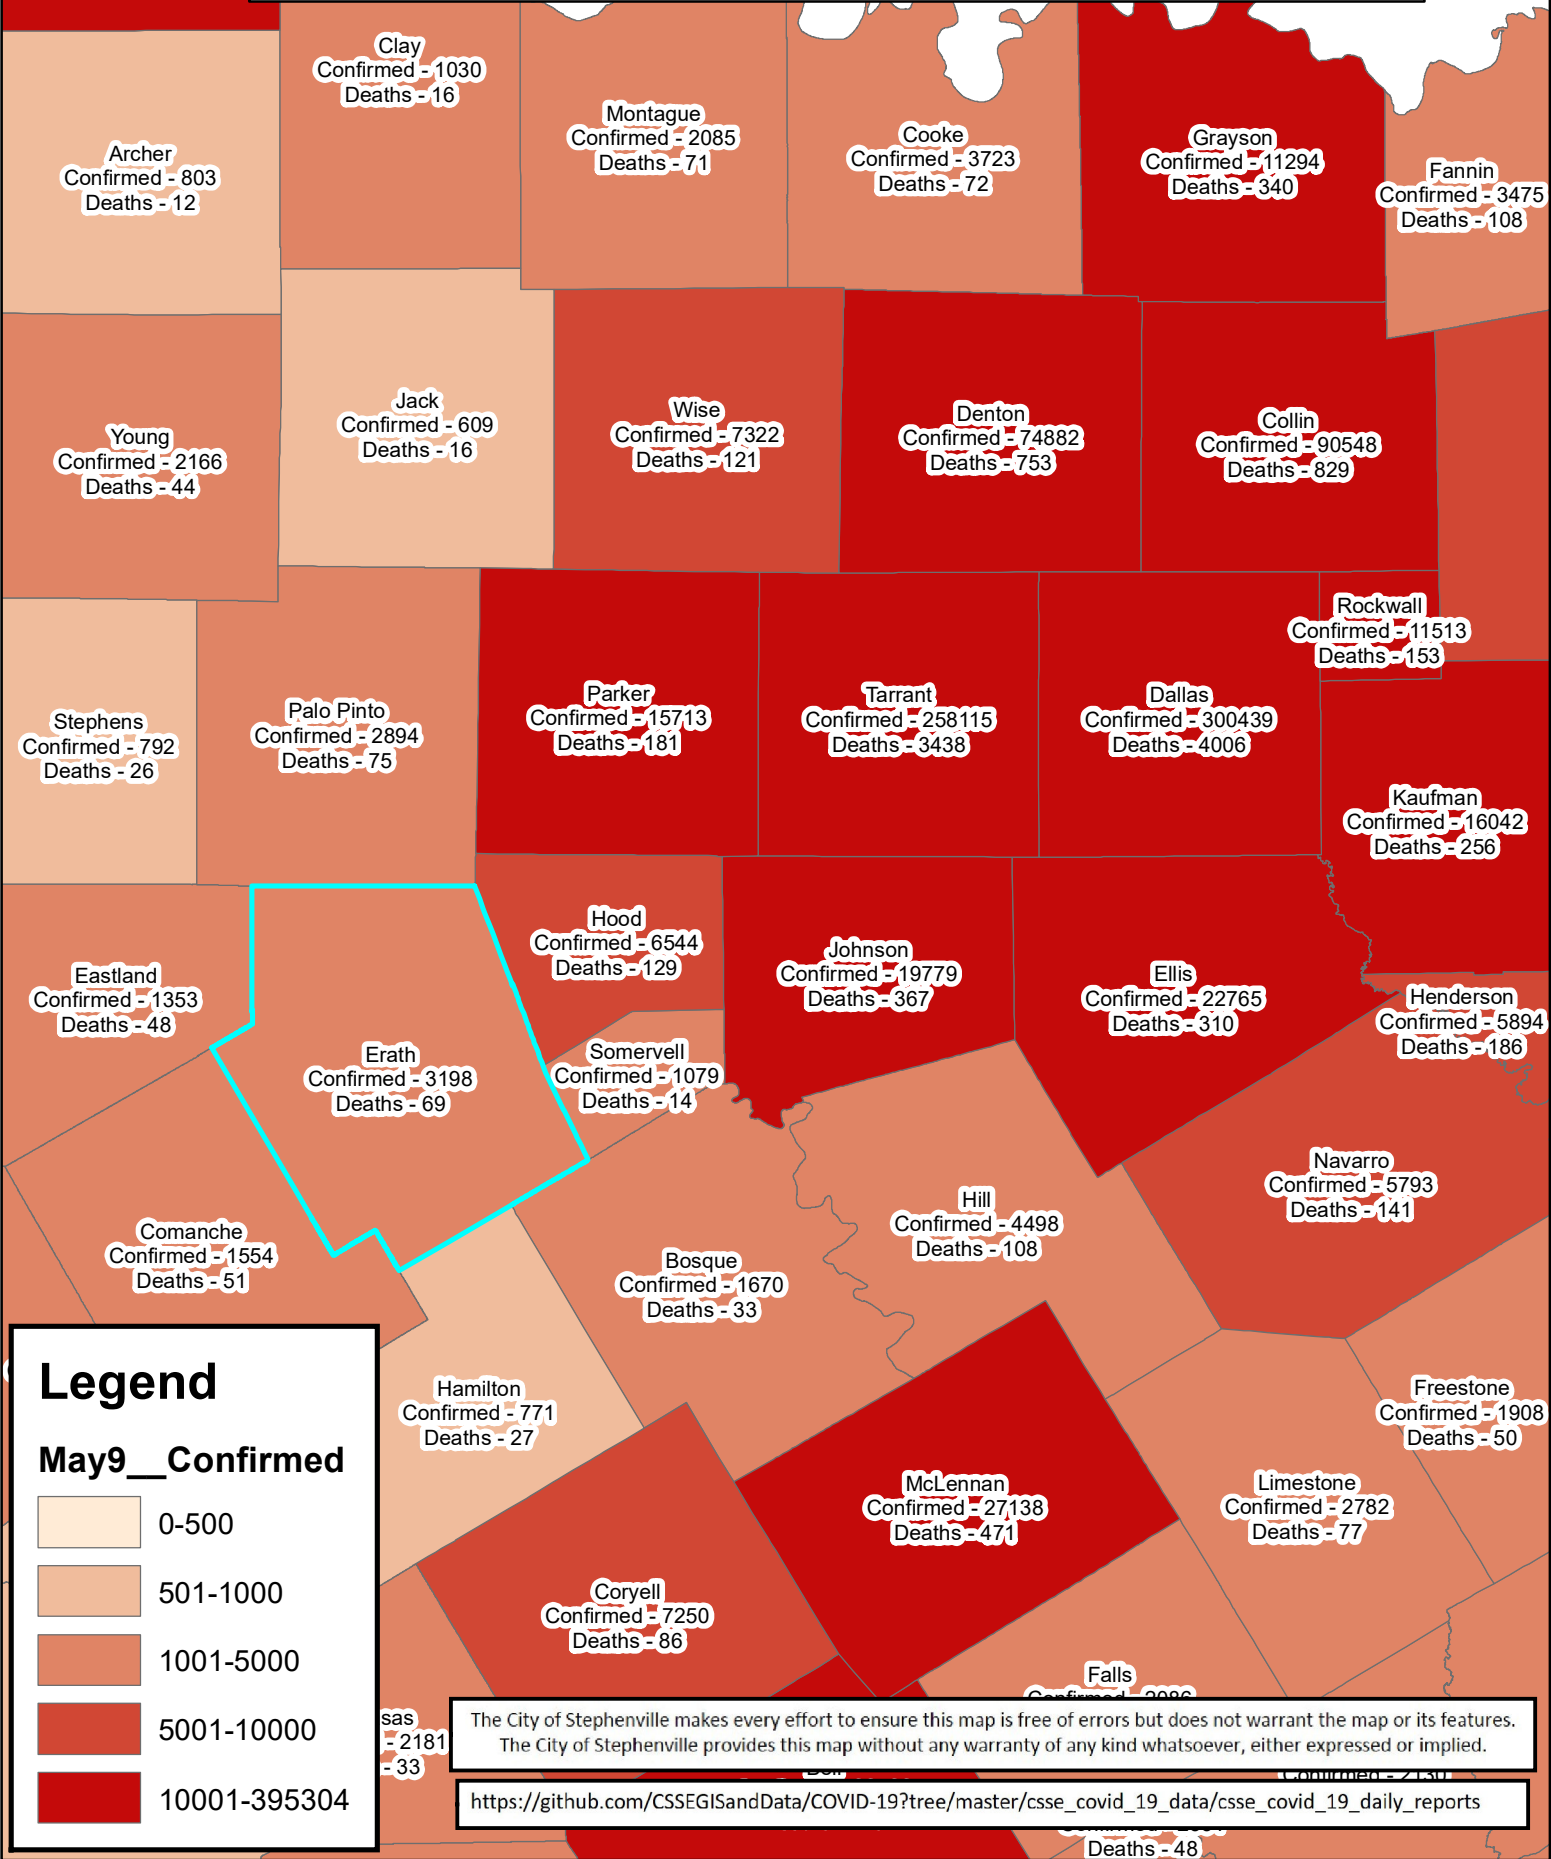

Erath County Area Covid-19 Confirmed Cases

May 9, 2021

Legend

May9__Confirmed

The City of Stephenville makes every effort to ensure this map is free of errors but does not warrant the map or its features. The City of Stephenville provides this map without any warranty of any kind whatsoever, either expressed or implied.

https://github.com/CSSEGISandData/COVID-19/tree/master/csse_covid_19_data/csse_covid_19_daily_reports