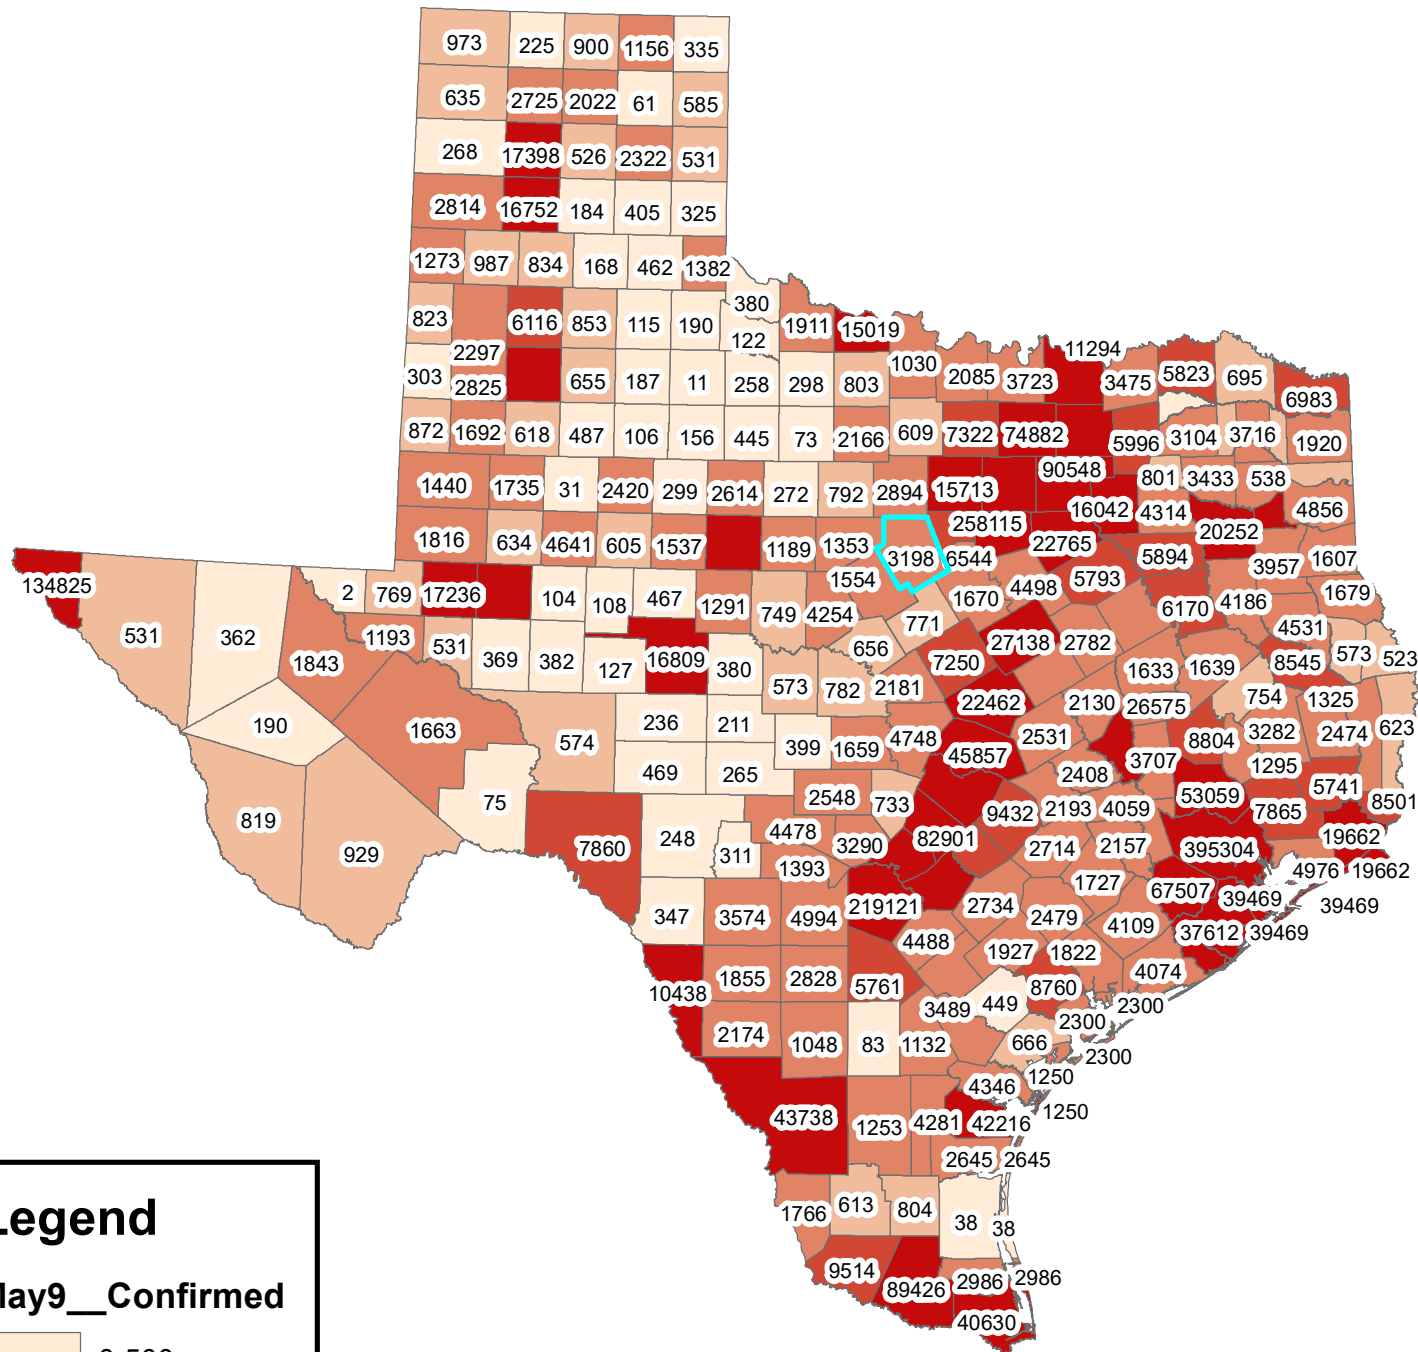

Texas Covid-19 Confirmed Cases May 9, 2021

Legend

May9__Confirmed

The City of Stephenville makes every effort to ensure this map is free of errors but does not warrant the map or its features. The City of Stephenville provides this map without any warranty of any kind whatsoever, either expressed or implied.

https://github.com/CSSEGISandData/COVID-19/tree/master/csse_covid_19_data/csse_covid_19_daily_reports