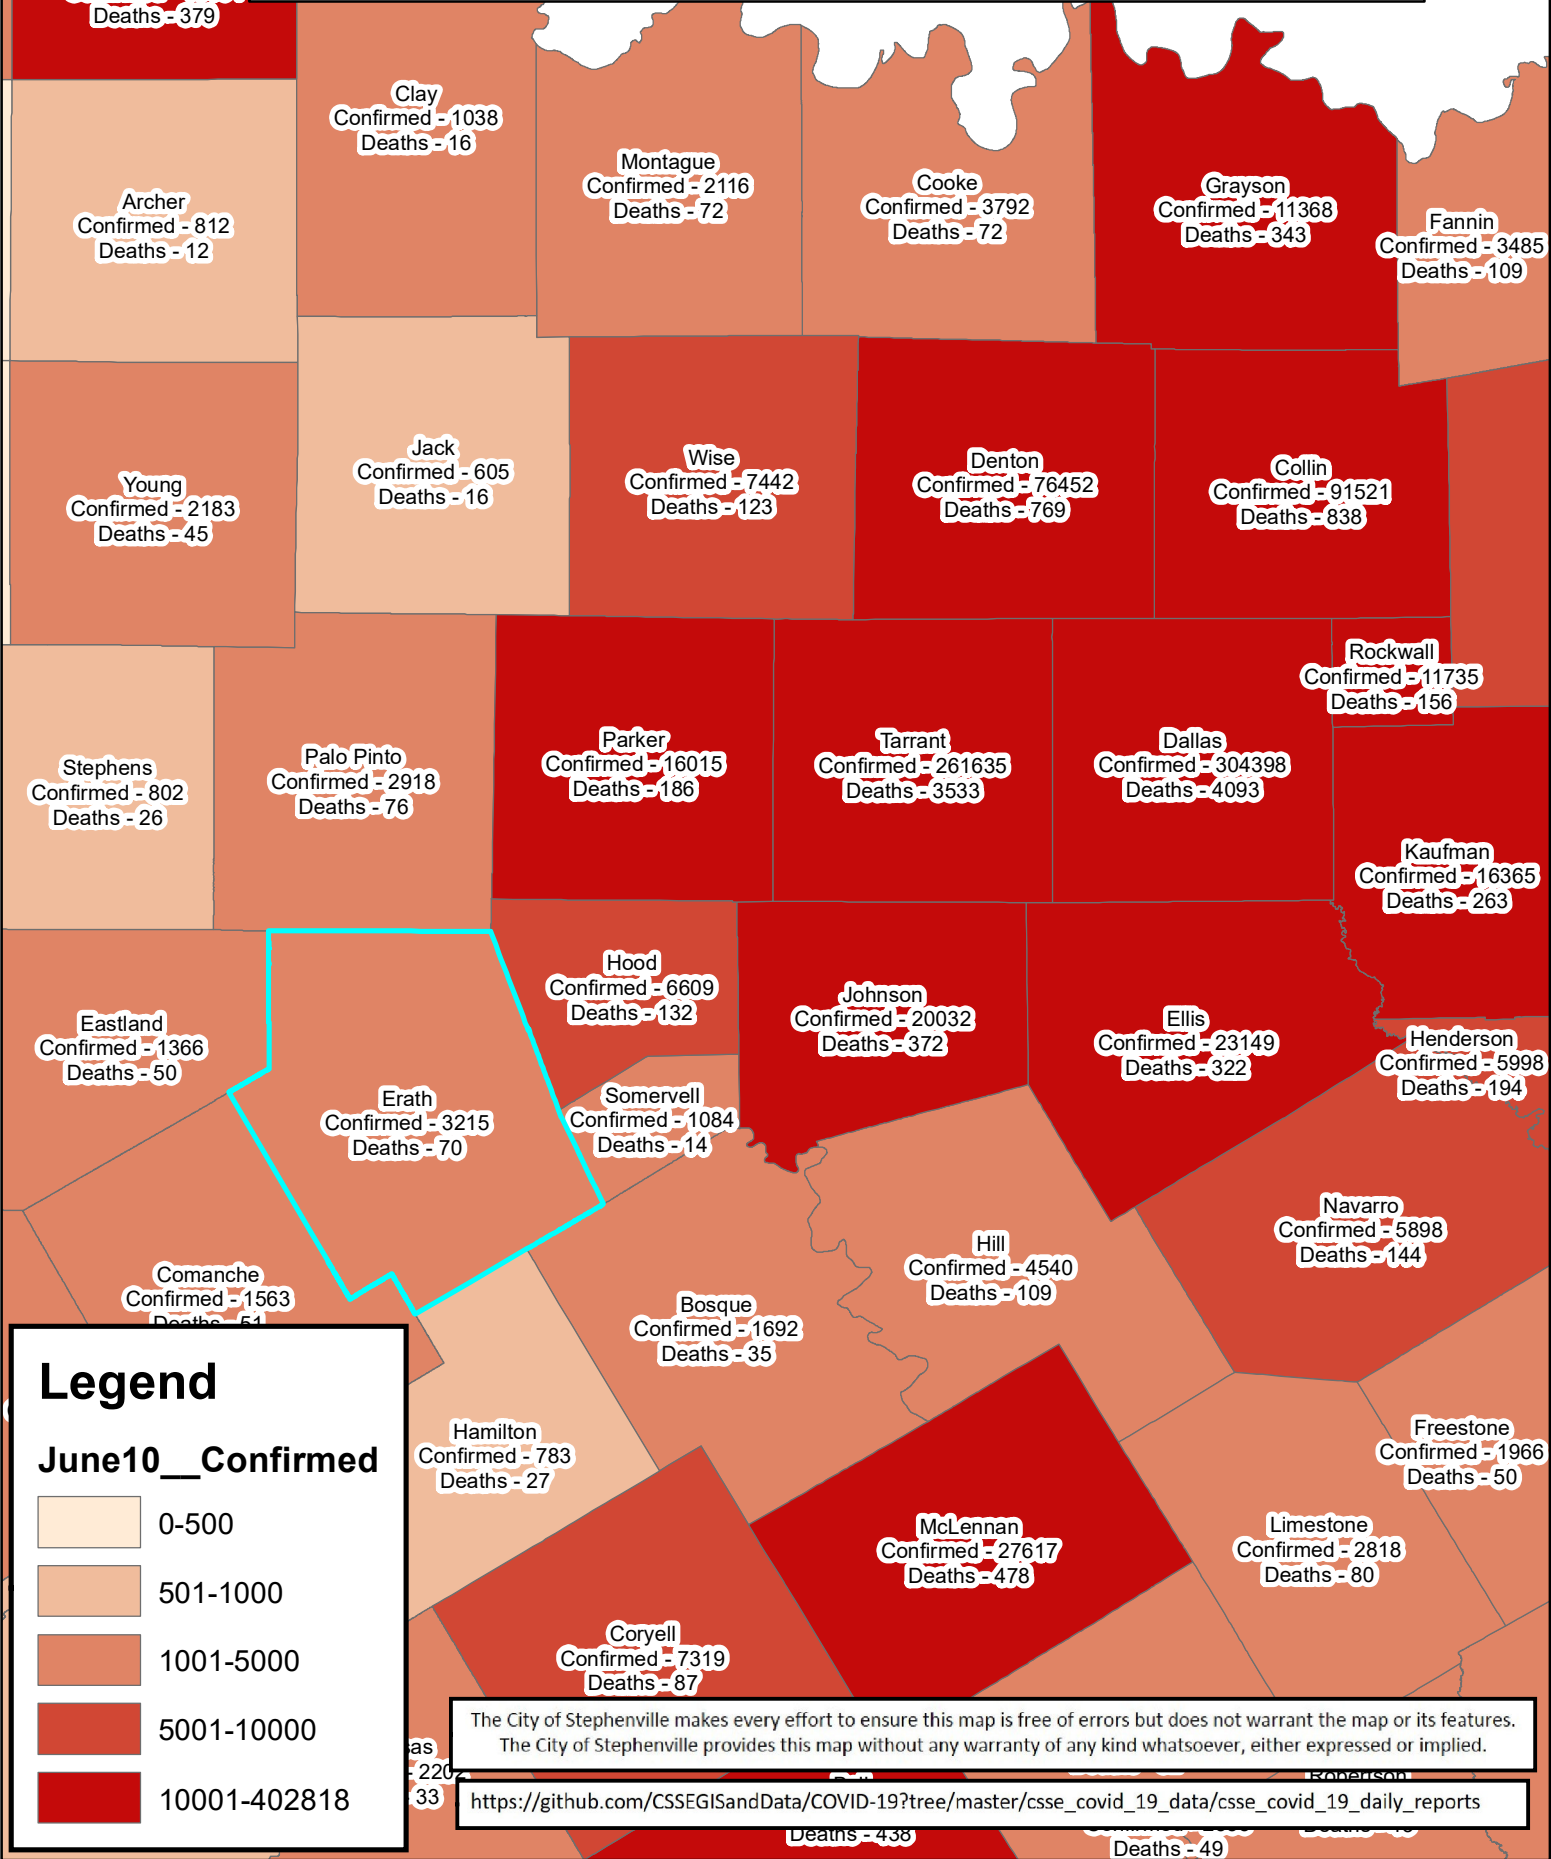

Erath County Area Covid-19 Confirmed Cases June 10, 2021

Legend

June10__Confirmed

- 0-500
- 501-1000
- 1001-5000
- 5001-10000
- 10001-402818

The City of Stephenville makes every effort to ensure this map is free of errors but does not warrant the map or its features. The City of Stephenville provides this map without any warranty of any kind whatsoever, either expressed or implied.

https://github.com/CSSEGISandData/COVID-19/tree/master/csse_covid_19_data/csse_covid_19_daily_reports