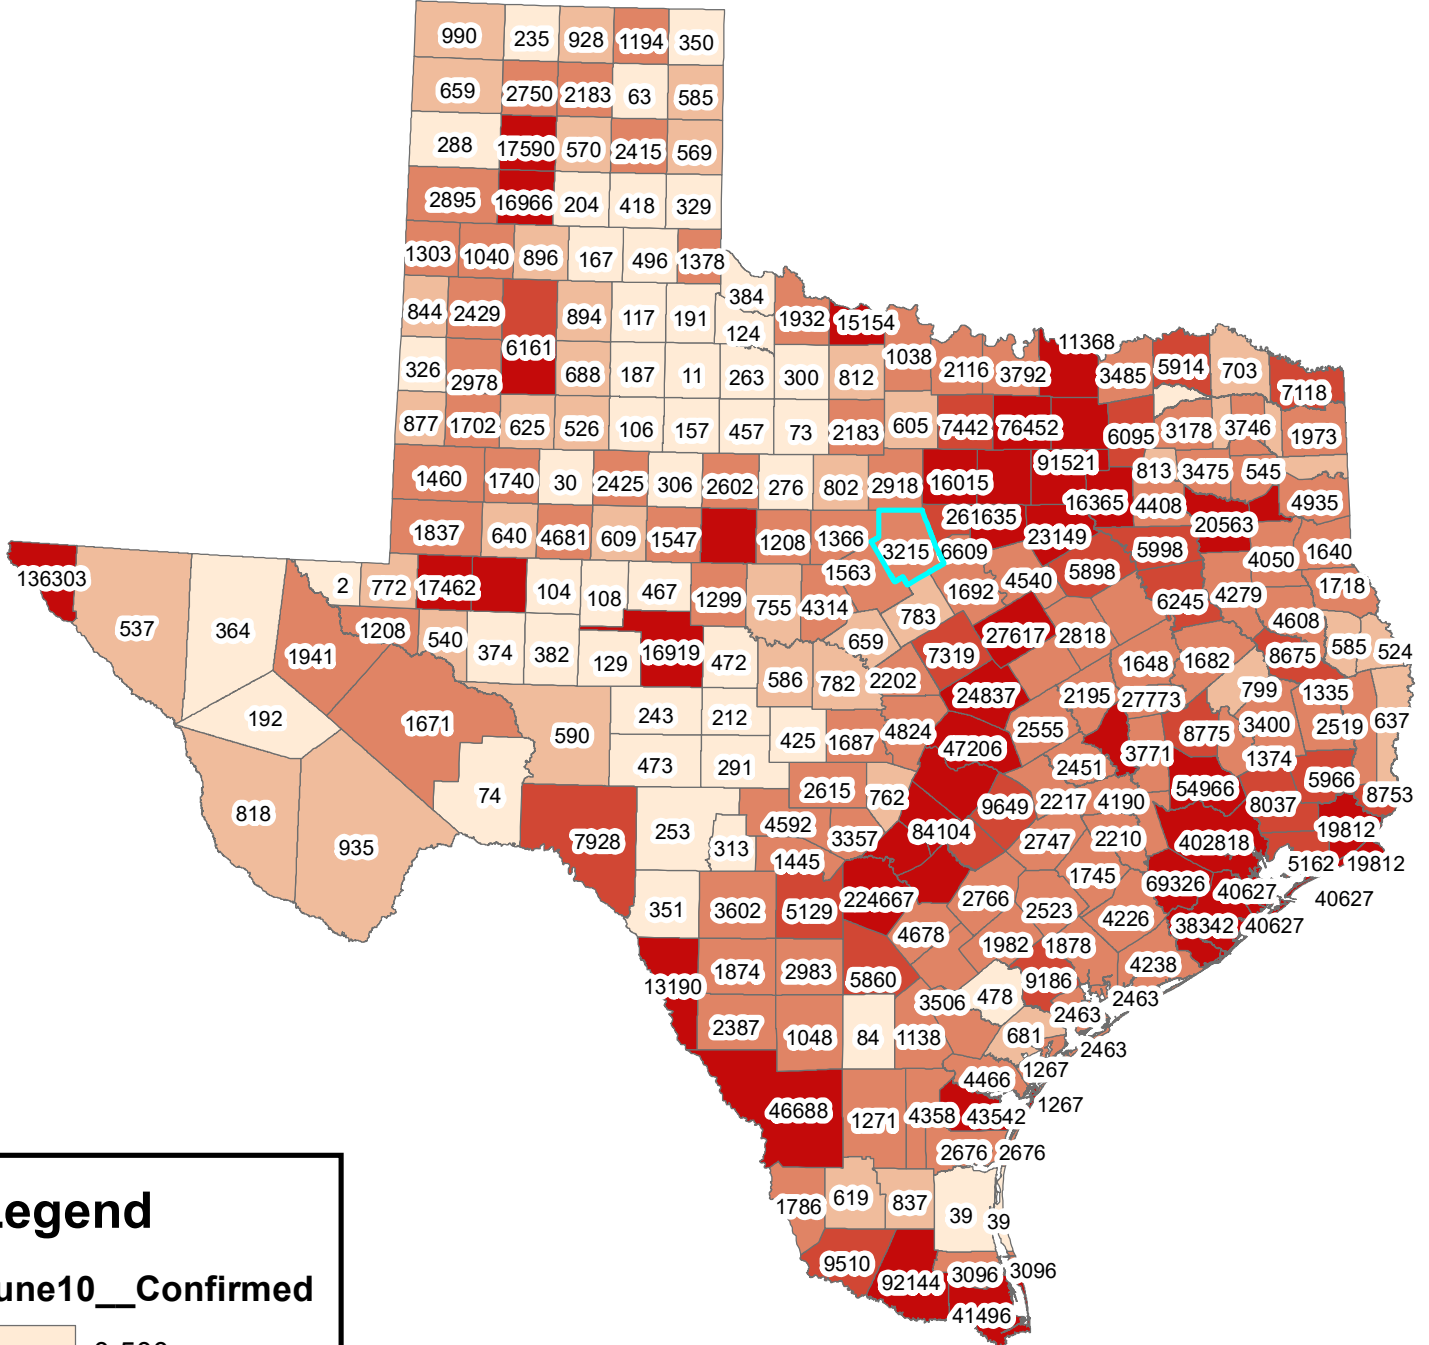

Texas Covid-19 Confirmed Cases June 10, 2021

Legend

June10__Confirmed

- 0-500
- 501-1000
- 1001-5000
- 5001-10000
- 10001-402818

The City of Stephenville makes every effort to ensure this map is free of errors but does not warrant the map or its features. The City of Stephenville provides this map without any warranty of any kind whatsoever, either expressed or implied.

https://github.com/CSSEGISandData/COVID-19/tree/master/csse_covid_19_data/csse_covid_19_daily_reports