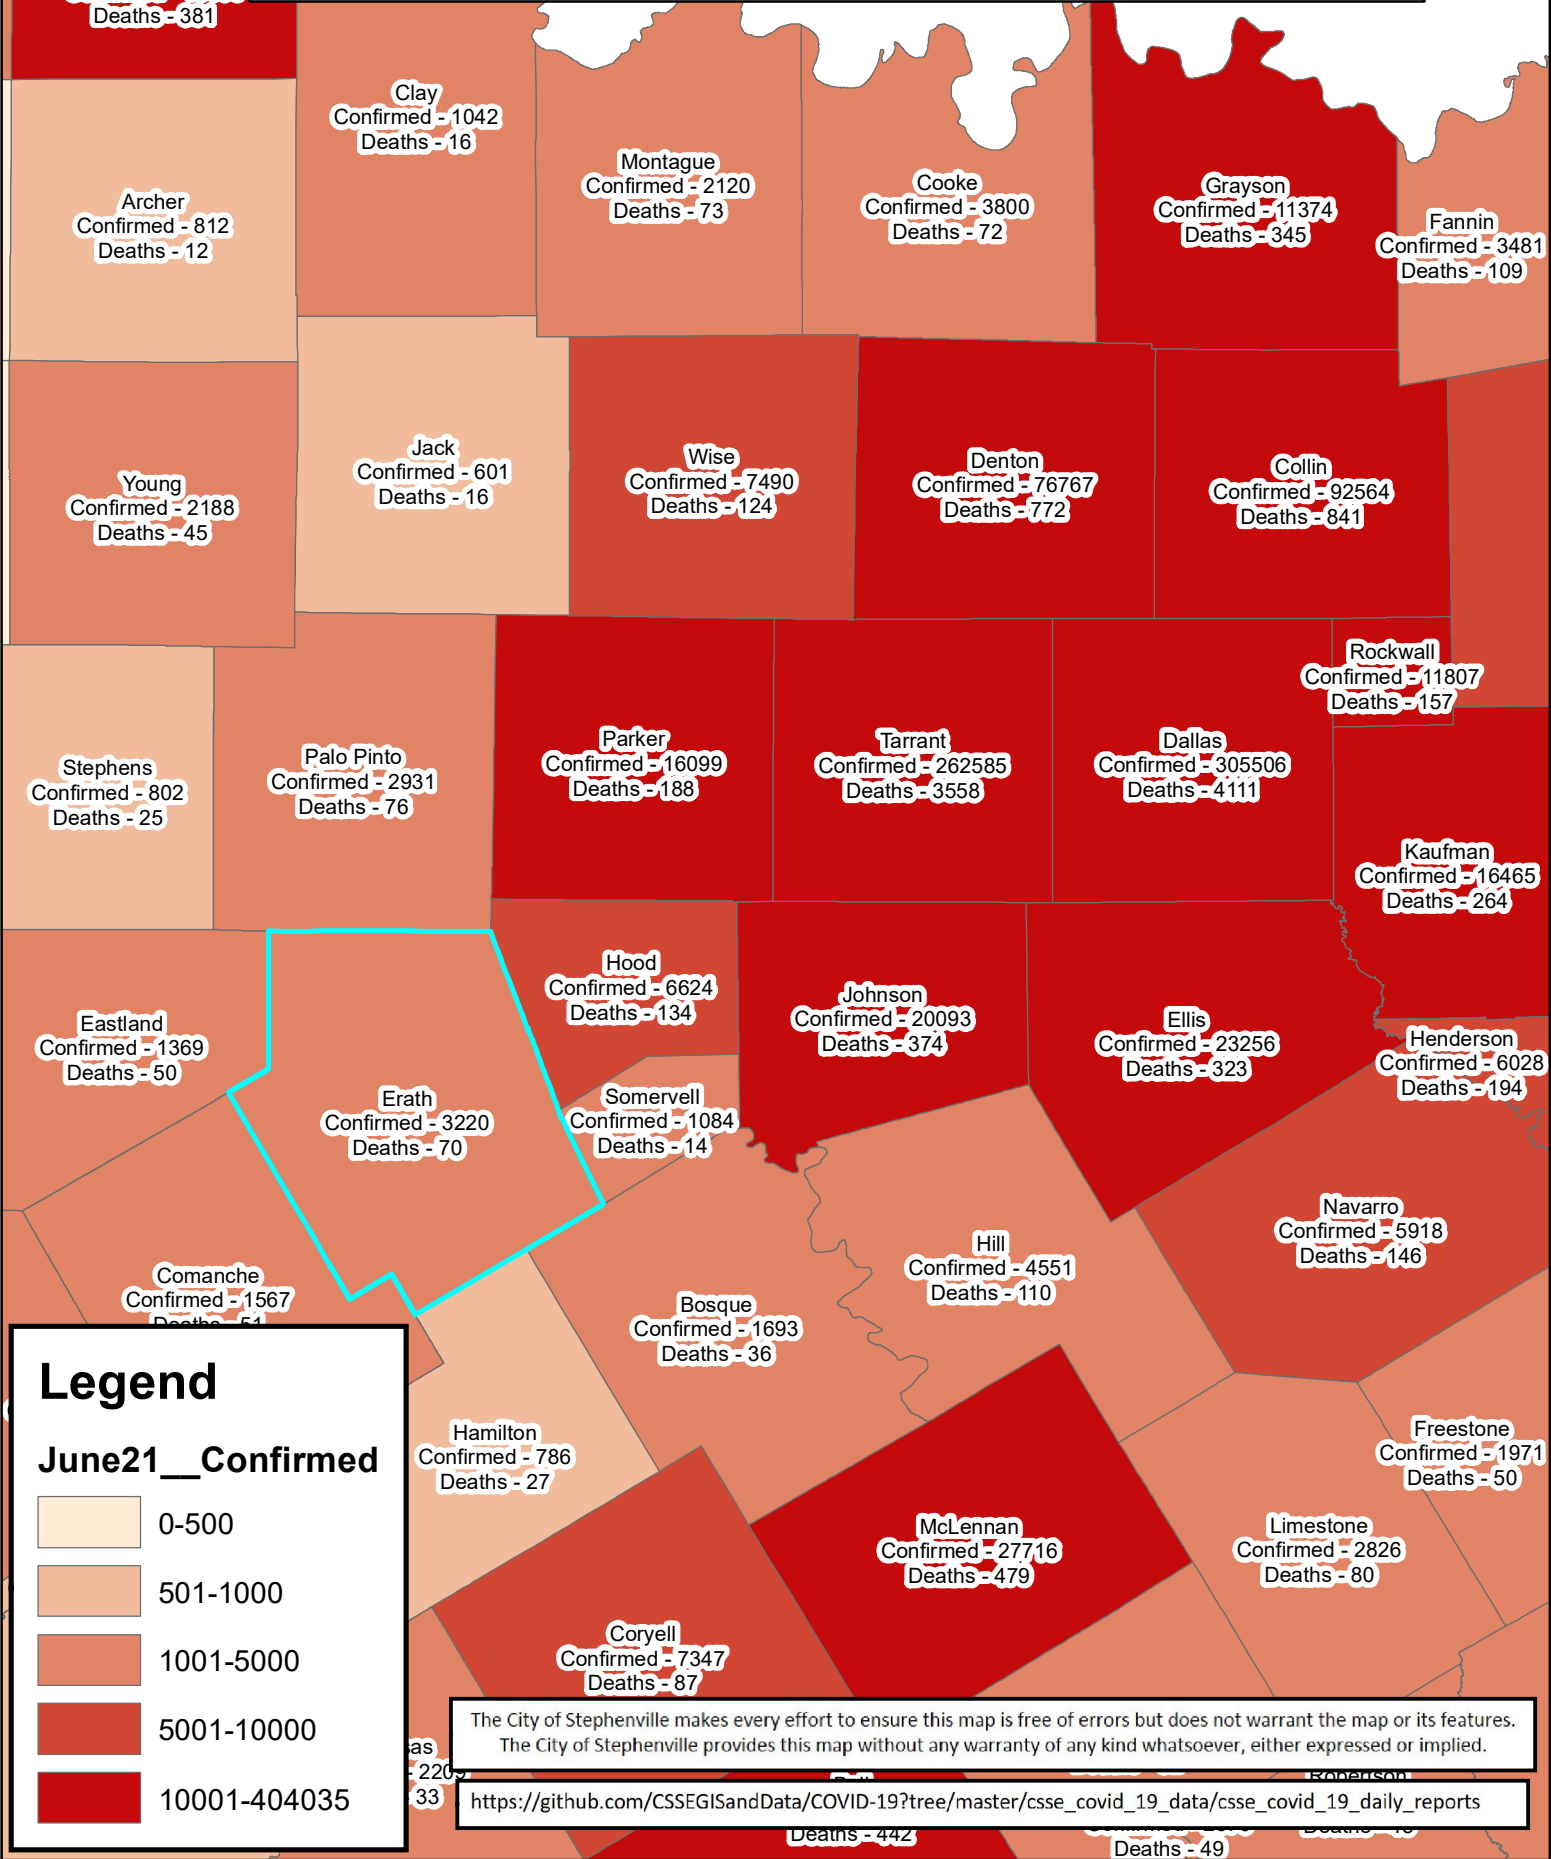

Erath County Area Covid-19 Confirmed Cases June 21, 2021

Legend

June21__Confirmed

- 0-500
- 501-1000
- 1001-5000
- 5001-10000
- 10001-404035

The City of Stephenville makes every effort to ensure this map is free of errors but does not warrant the map or its features.
The City of Stephenville provides this map without any warranty of any kind whatsoever, either expressed or implied.

https://github.com/CSSEGISandData/COVID-19/tree/master/csse_covid_19_data/csse_covid_19_daily_reports