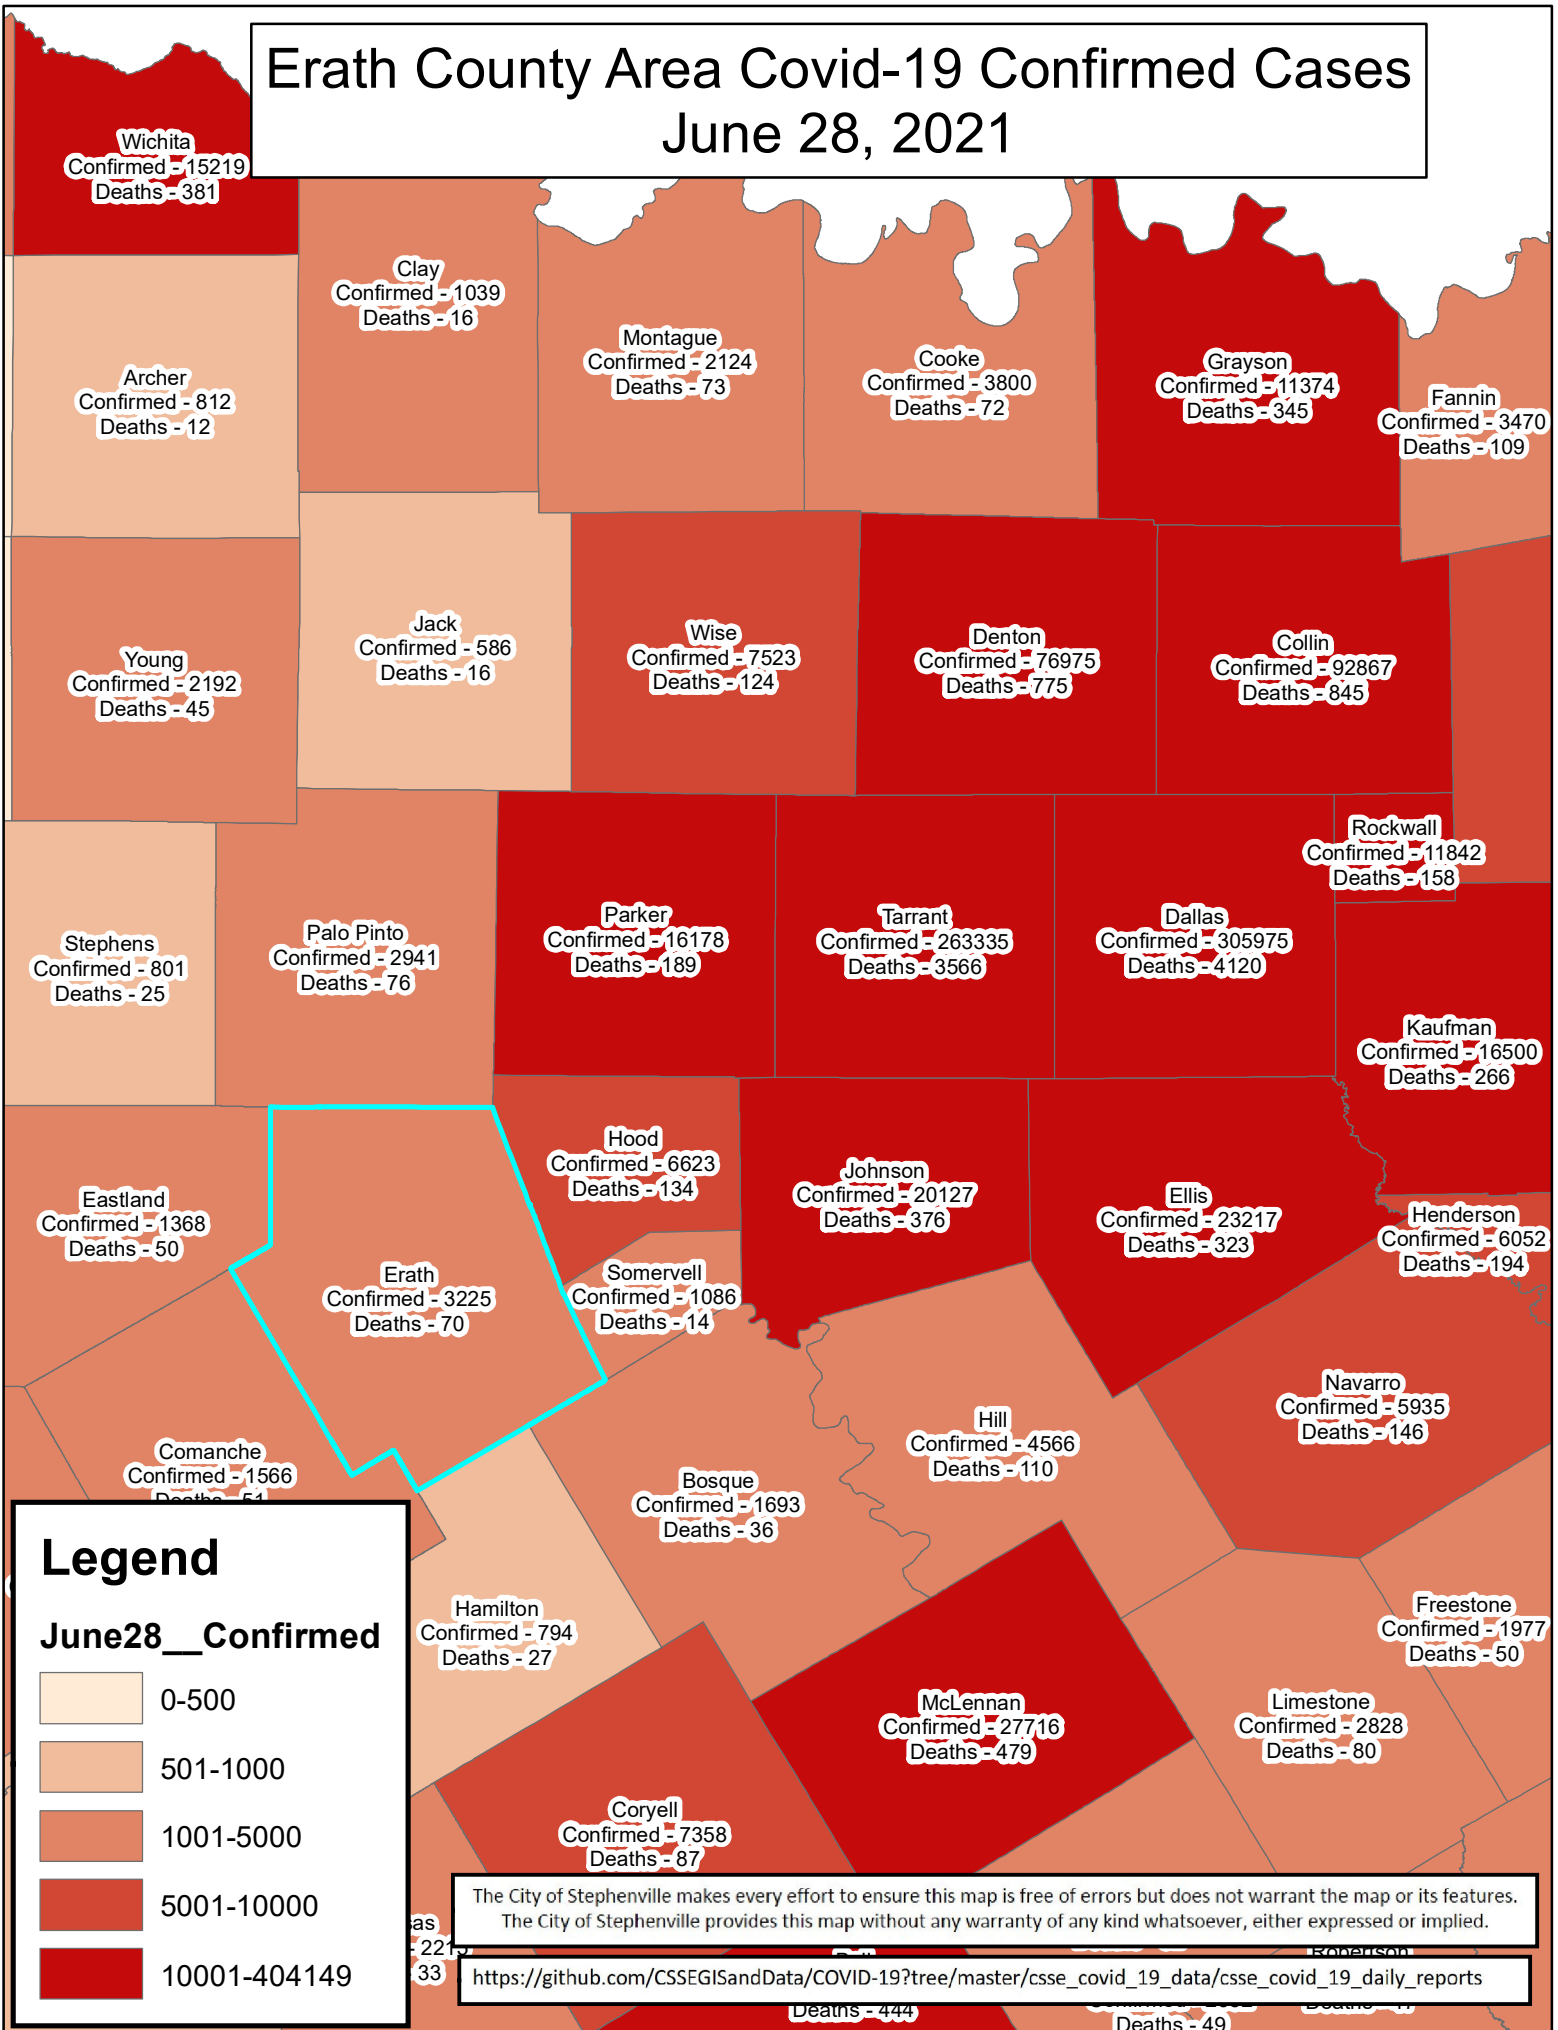

# Erath County Area Covid-19 Confirmed Cases June 28, 2021

The City of Stephenville makes every effort to ensure this map is free of errors but does not warrant the map or its features.  
The City of Stephenville provides this map without any warranty of any kind whatsoever, either expressed or implied.

[https://github.com/CSSEGISandData/COVID-19/tree/master/csse\\_covid\\_19\\_data/csse\\_covid\\_19\\_daily\\_reports](https://github.com/CSSEGISandData/COVID-19/tree/master/csse_covid_19_data/csse_covid_19_daily_reports)