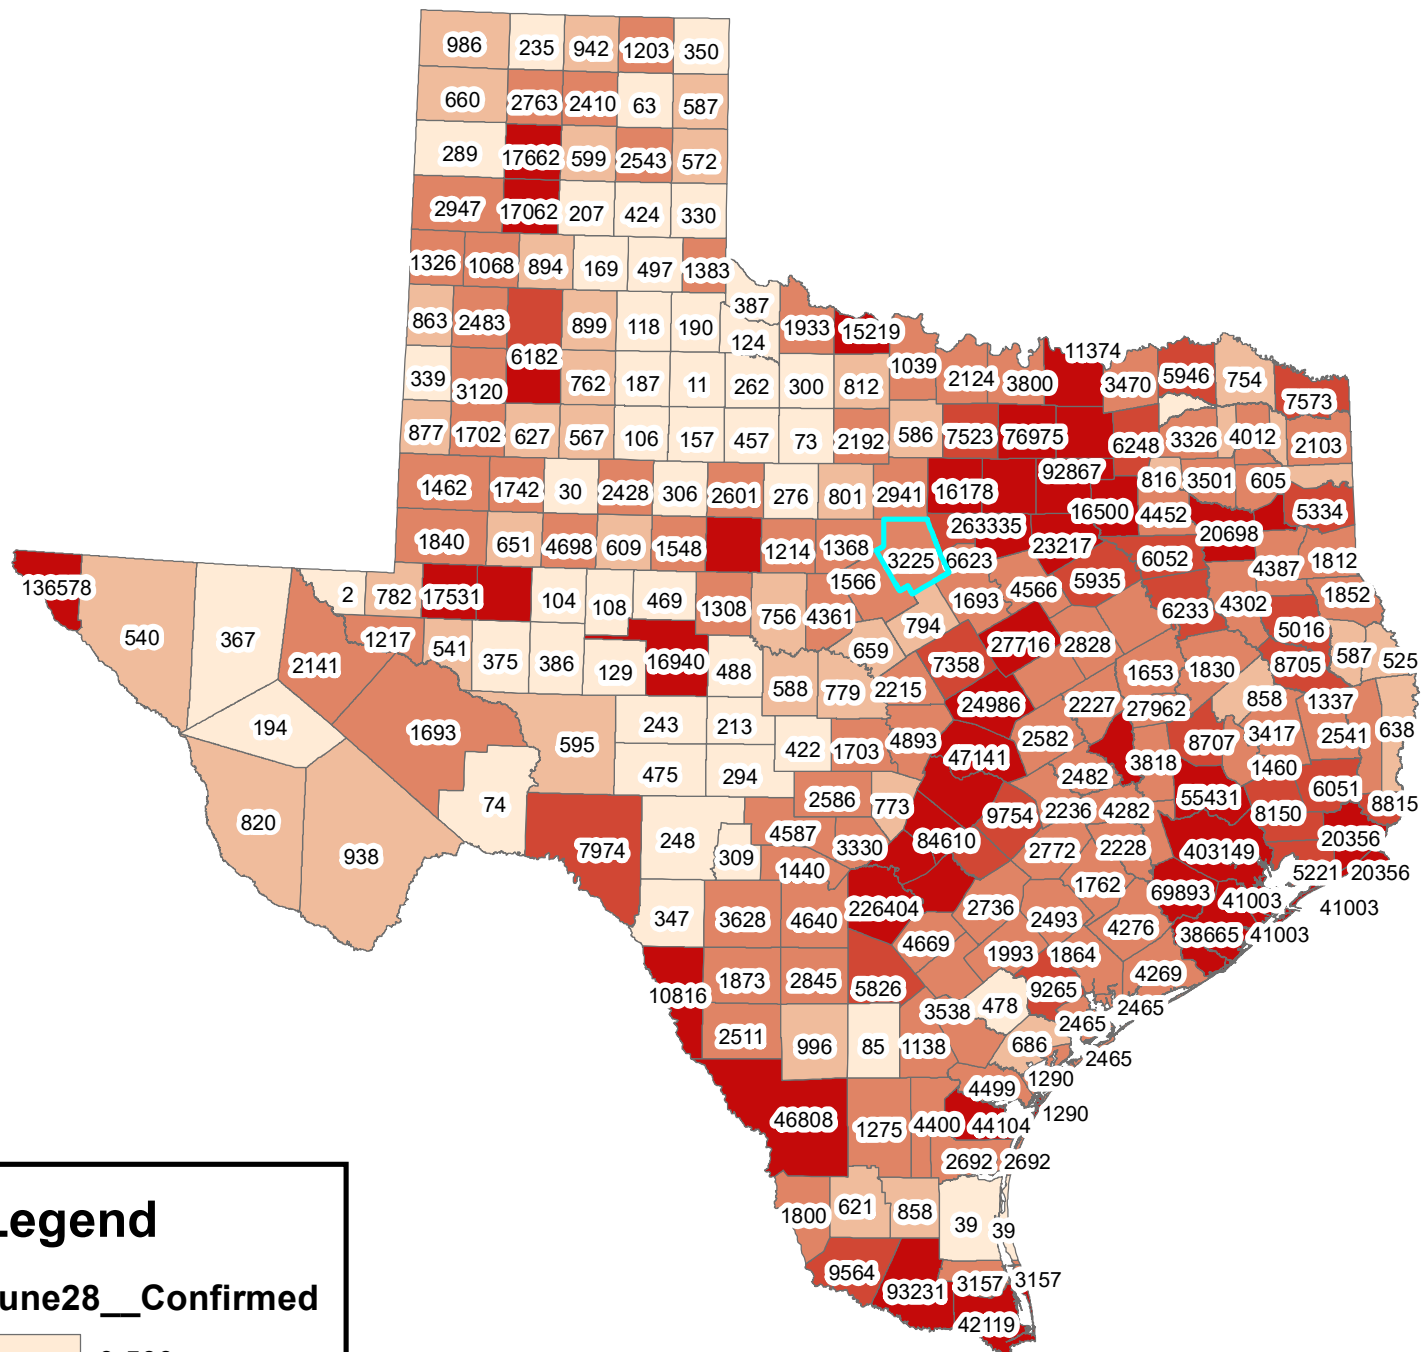

Texas Covid-19 Confirmed Cases June 28, 2021

Legend

June28__Confirmed

- 0-500
- 501-1000
- 1001-5000
- 5001-10000
- 10001-404149

The City of Stephenville makes every effort to ensure this map is free of errors but does not warrant the map or its features. The City of Stephenville provides this map without any warranty of any kind whatsoever, either expressed or implied.

https://github.com/CSSEGISandData/COVID-19/tree/master/csse_covid_19_data/csse_covid_19_daily_reports