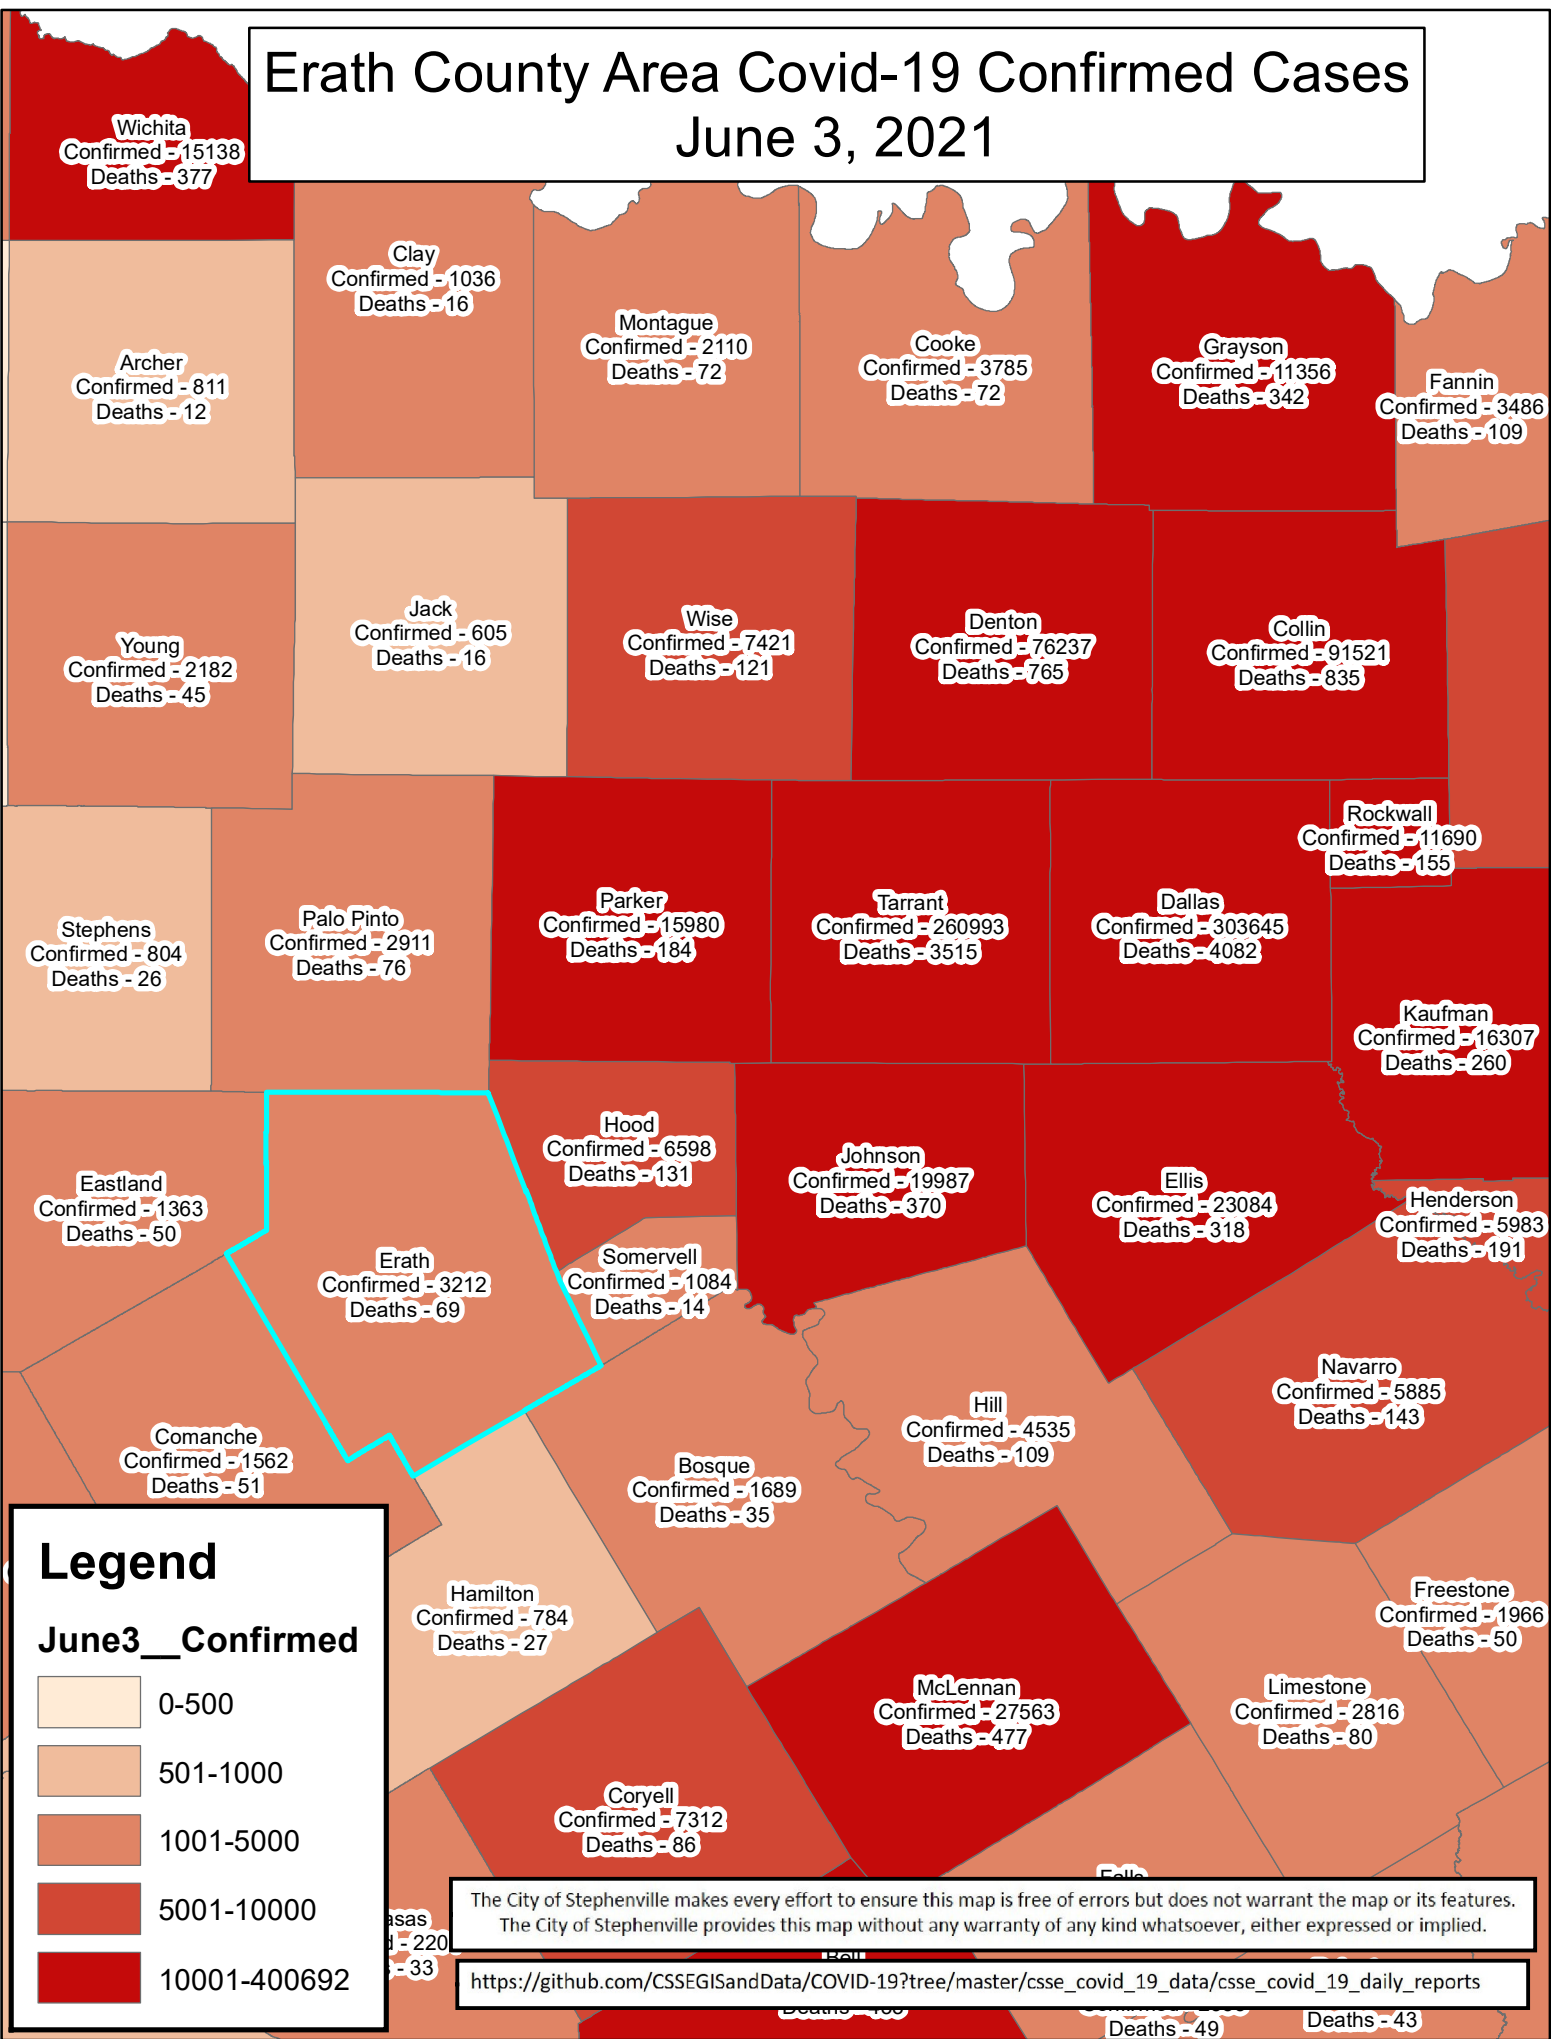

Erath County Area Covid-19 Confirmed Cases June 3, 2021

Legend

June3__Confirmed

- 0-500
- 501-1000
- 1001-5000
- 5001-10000
- 10001-400692

The City of Stephenville makes every effort to ensure this map is free of errors but does not warrant the map or its features. The City of Stephenville provides this map without any warranty of any kind whatsoever, either expressed or implied.

https://github.com/CSSEGISandData/COVID-19/tree/master/csse_covid_19_data/csse_covid_19_daily_reports