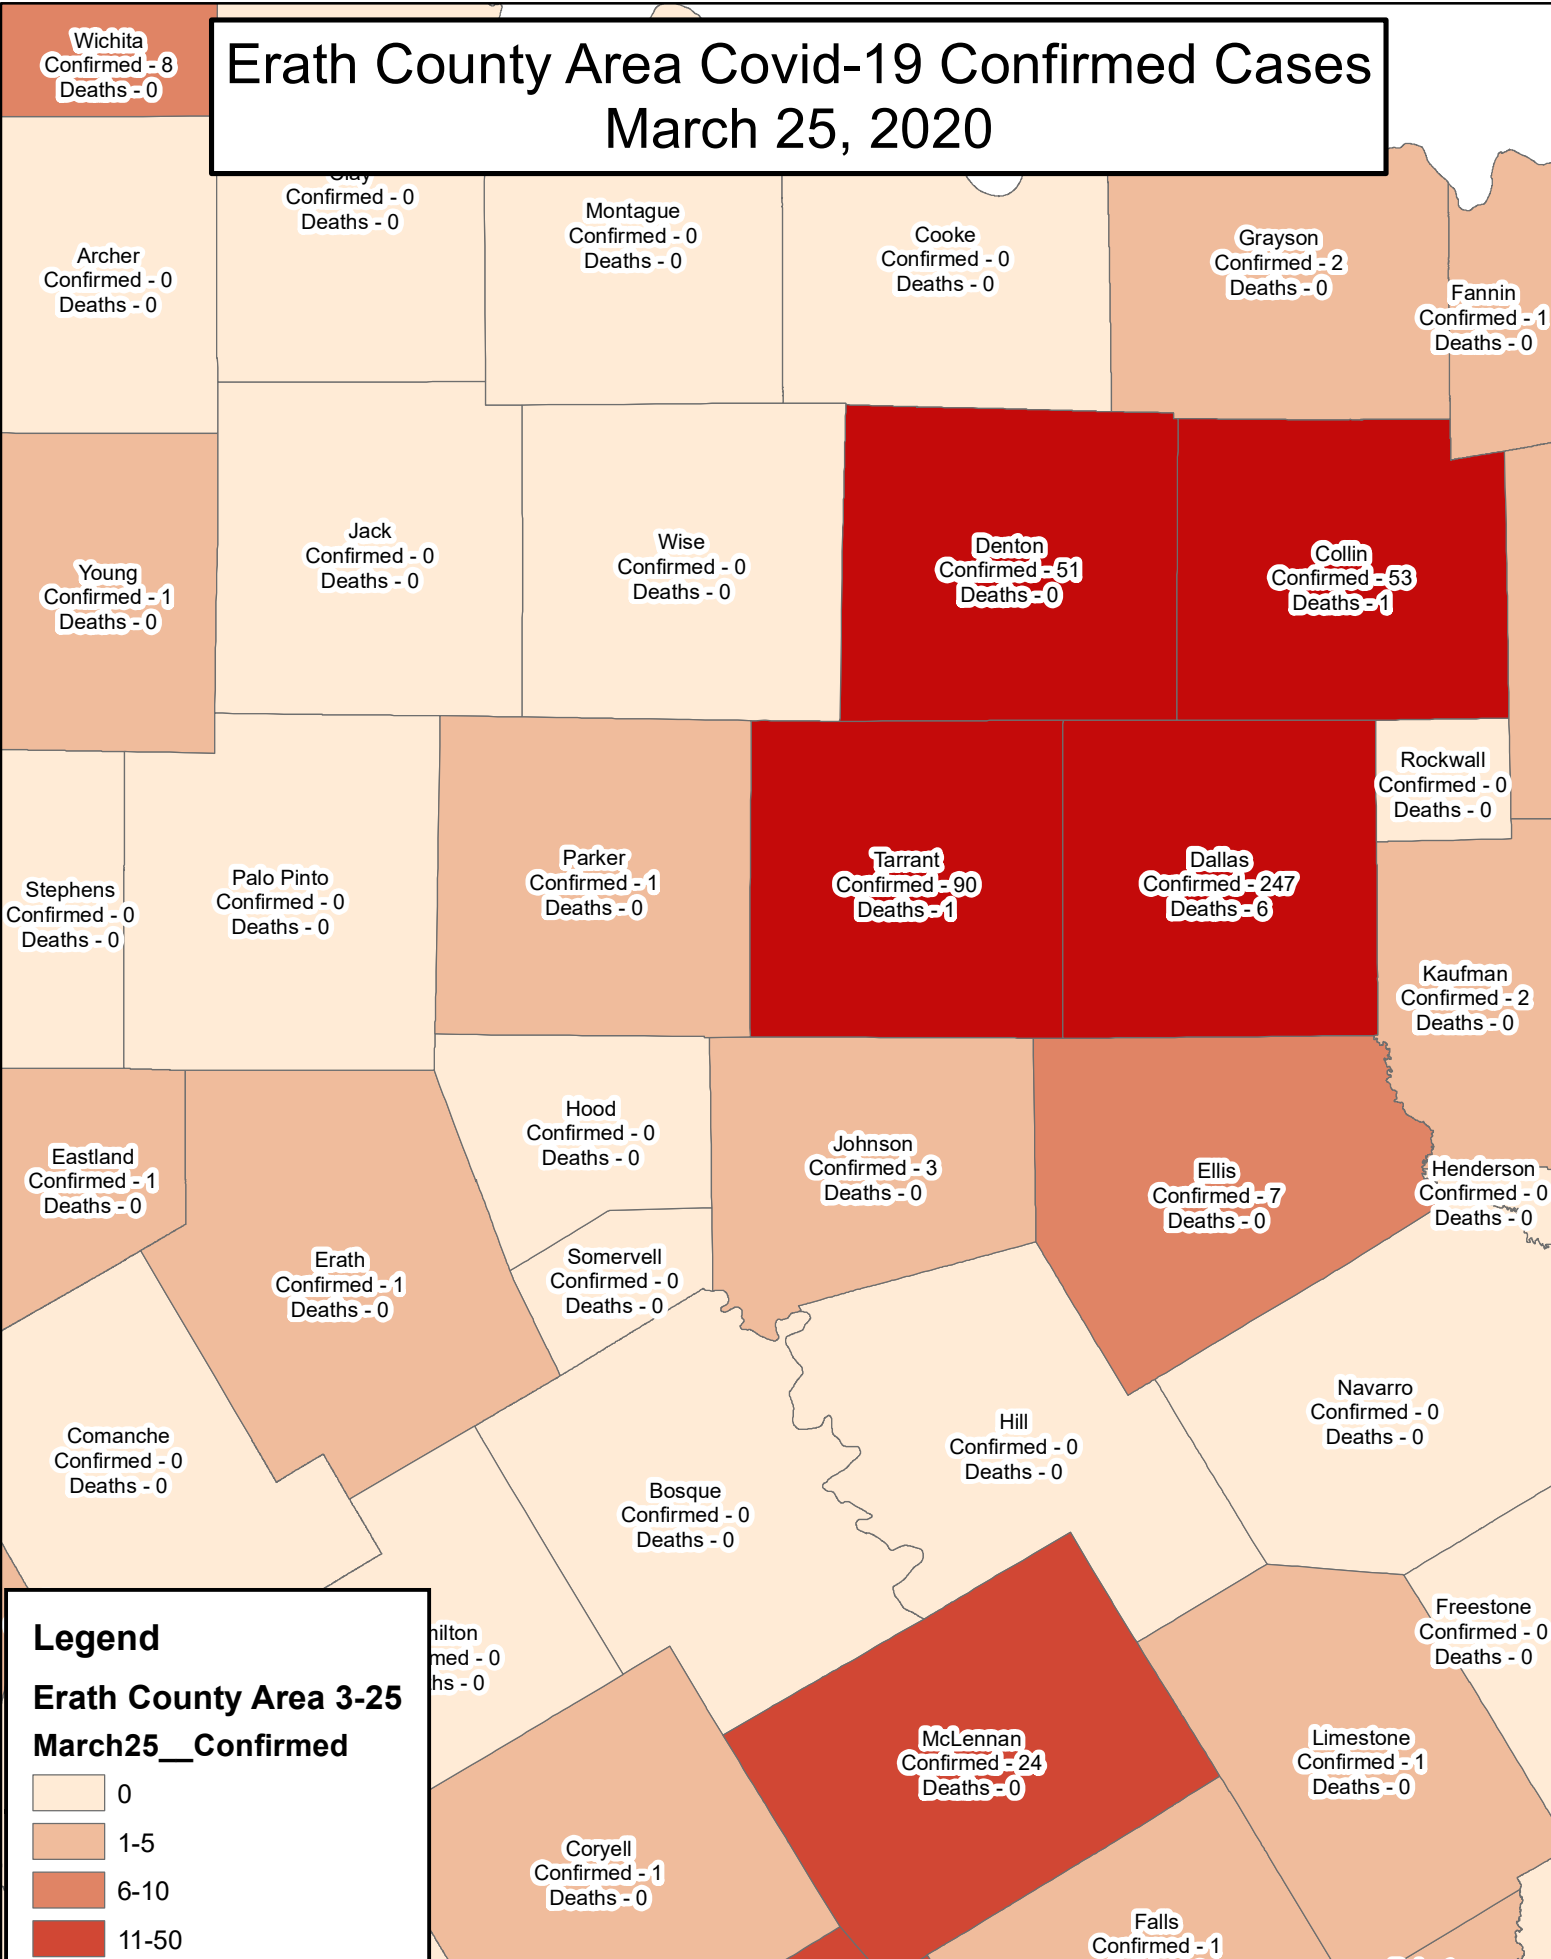

Erath County Area Covid-19 Confirmed Cases March 25, 2020

Legend

Erath County Area 3-25

March25__Confirmed

- 0
- 1-5
- 6-10
- 11-50
- 51-250

The City of Stephenville makes every effort to ensure this map is free of errors but does not warrant the map or its features. The City of Stephenville provides this map without any warranty of any kind whatsoever, either expressed or implied.