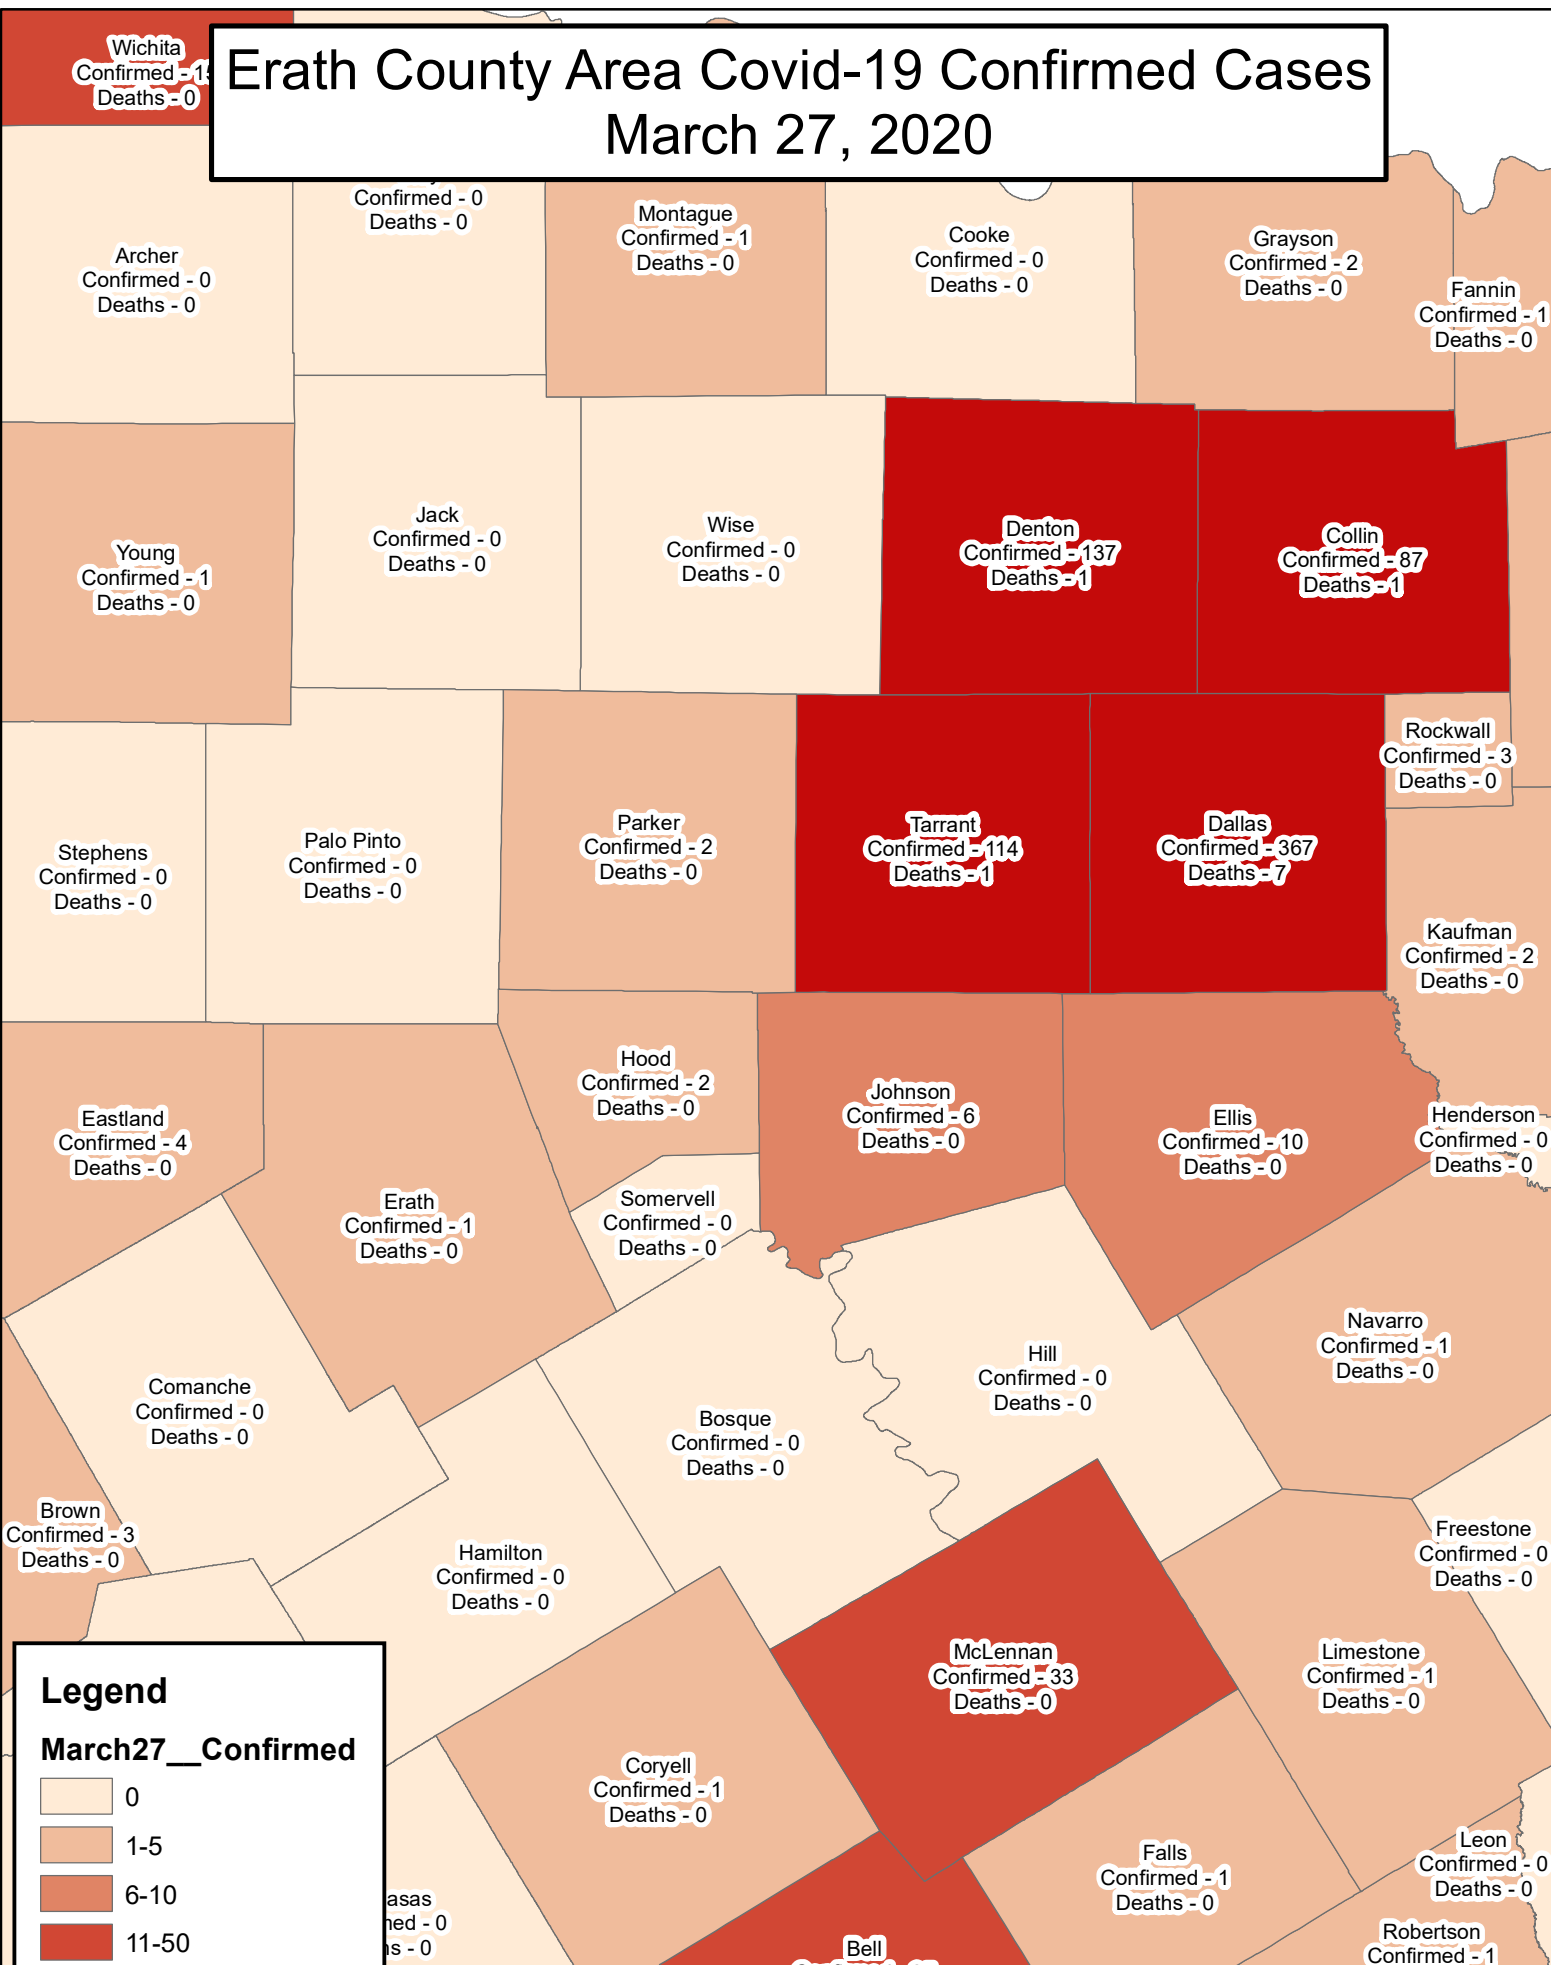

Erath County Area Covid-19 Confirmed Cases March 27, 2020

Legend

March27__Confirmed

- 0
- 1-5
- 6-10
- 11-50
- 51-367

The City of Stephenville makes every effort to ensure this map is free of errors but does not warrant the map or its features.
The City of Stephenville provides this map without any warranty of any kind whatsoever, either expressed or implied.